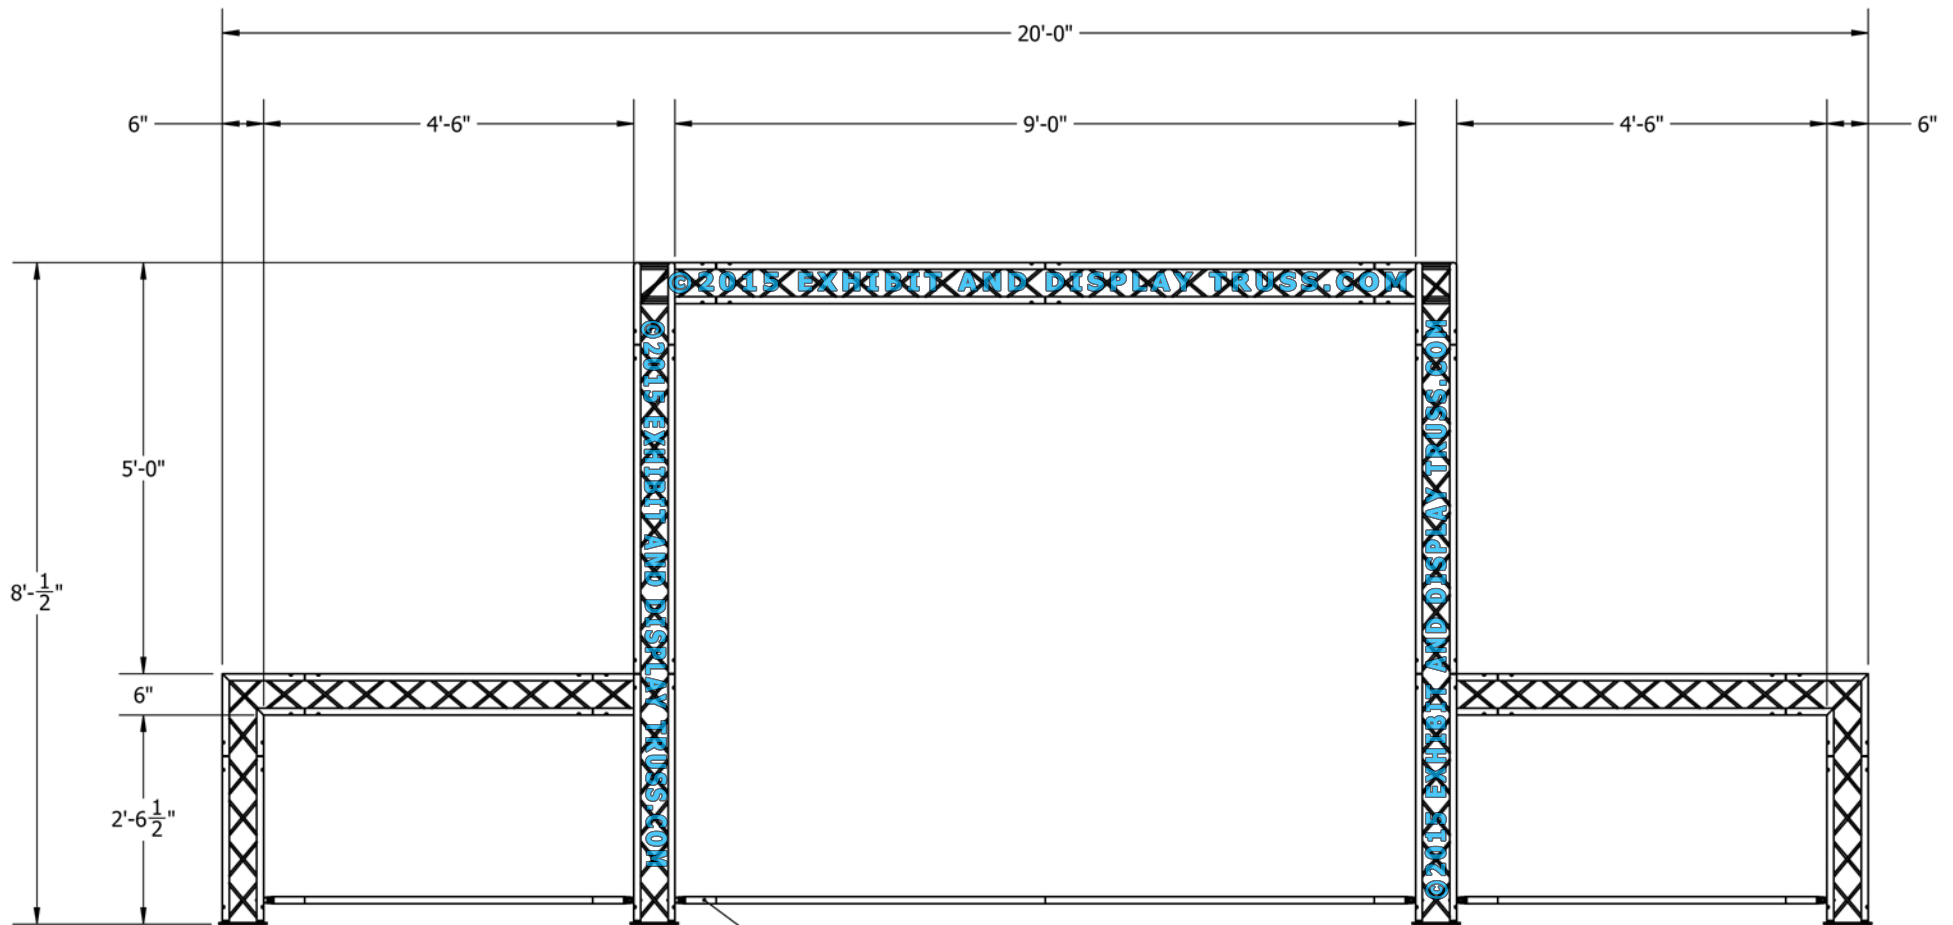

# KIT: B36-64

6" Wide Aluminum Truss. 1" Chords with 5/16" Webs

©2015 EXHIBIT AND DISPLAY TRUSS.COM

**FRONT VIEW**  
**UNITS: FEET & INCHES**

©2015 EXHIBIT AND DISPLAY TRUSS.COM

**Toll Free: 855-323-4866**  
**Email: [info@exhibitanddisplaytruss.com](mailto:info@exhibitanddisplaytruss.com)**