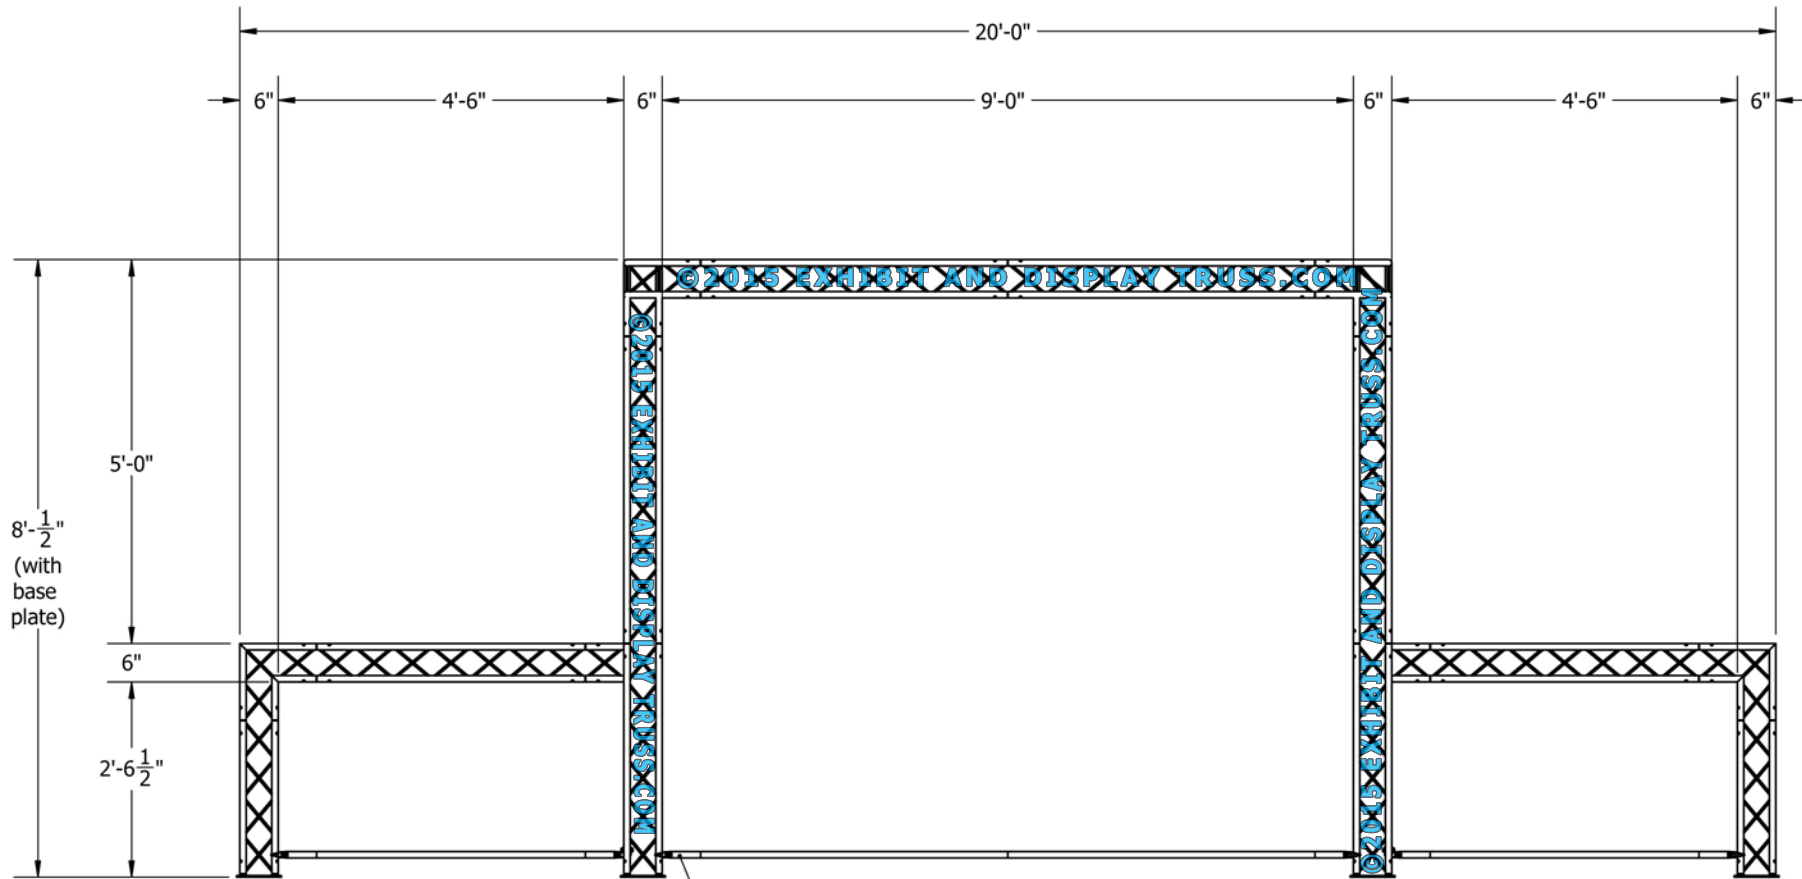

KIT: B35-64

6" Wide Aluminum Truss. 1" Chords with 5/16" Webs

©2015 EXHIBIT AND DISPLAY TRUSS.COM

FRONT VIEW
UNITS: FEET & INCHES

©2015 EXHIBIT AND DISPLAY TRUSS.COM