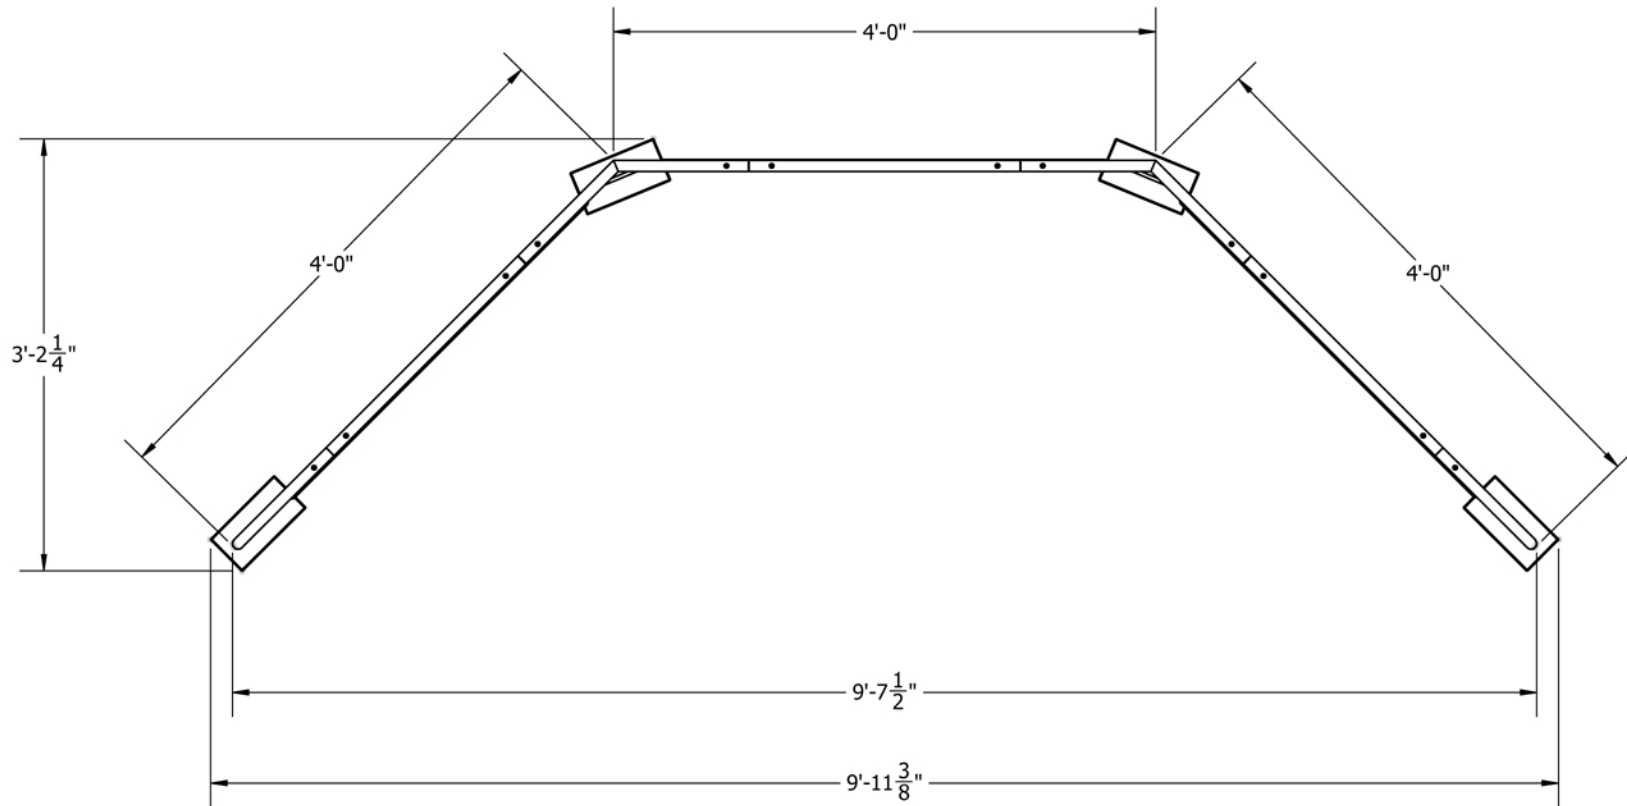

KIT: A36-62

6" Wide Aluminum Truss. 1" Chords with 5/16" Webs

Banner Wall

©2015 EXHIBIT AND DISPLAY TRUSS.COM

TOP VIEW
UNITS: FEET & INCHES

©2015 EXHIBIT AND DISPLAY TRUSS.COM

Toll Free: 855-323-4866
Email: info@exhibitanddisplaytruss.com