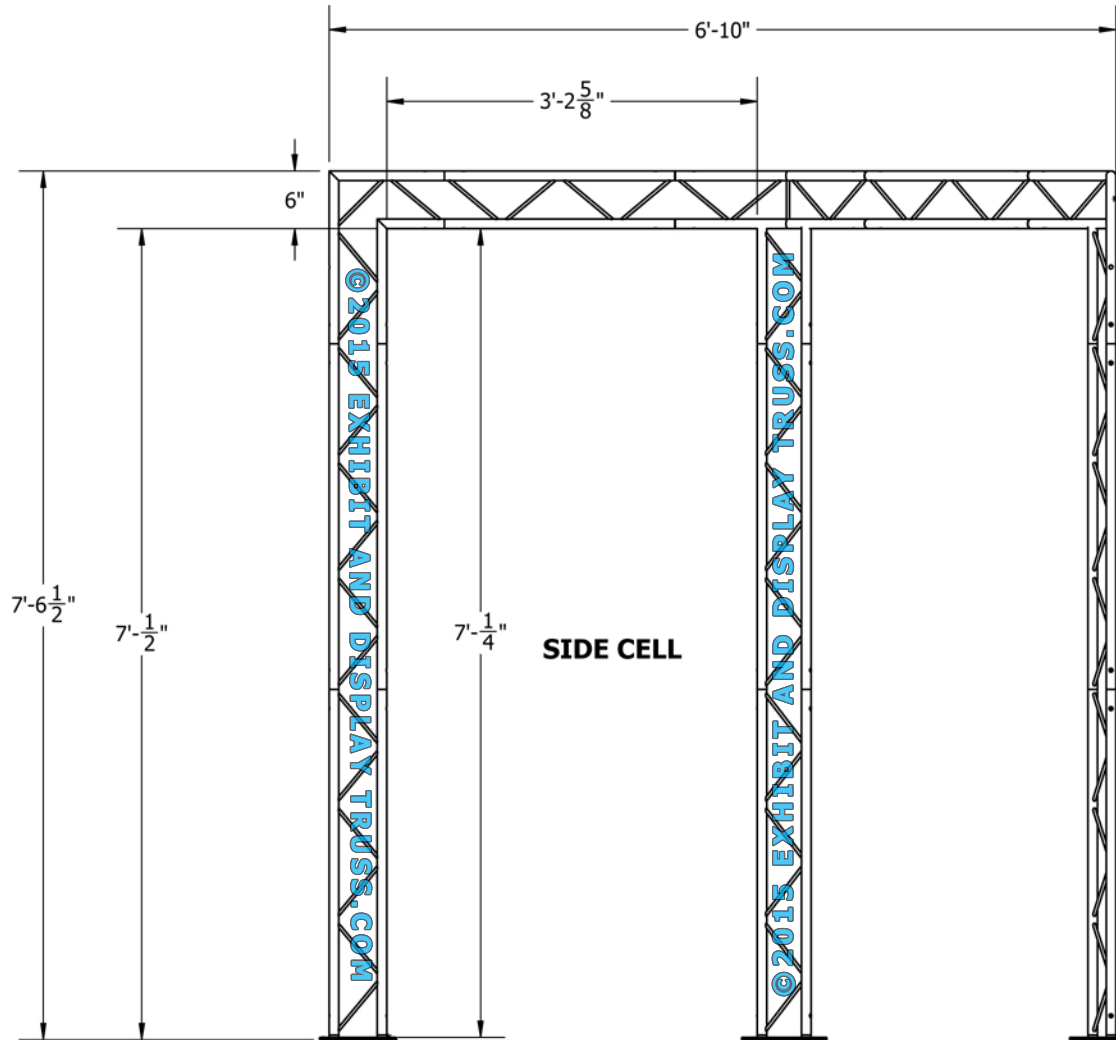

KIT: A36-62

6" Wide Aluminum Truss. 1" Chords with 5/16" Webs

Banner Wall

©2015 EXHIBIT AND DISPLAY TRUSS.COM

SIDE VIEW
UNITS: FEET & INCHES

©2015 EXHIBIT AND DISPLAY TRUSS.COM

Toll Free: 855-323-4866
Email: info@exhibitanddisplaytruss.com