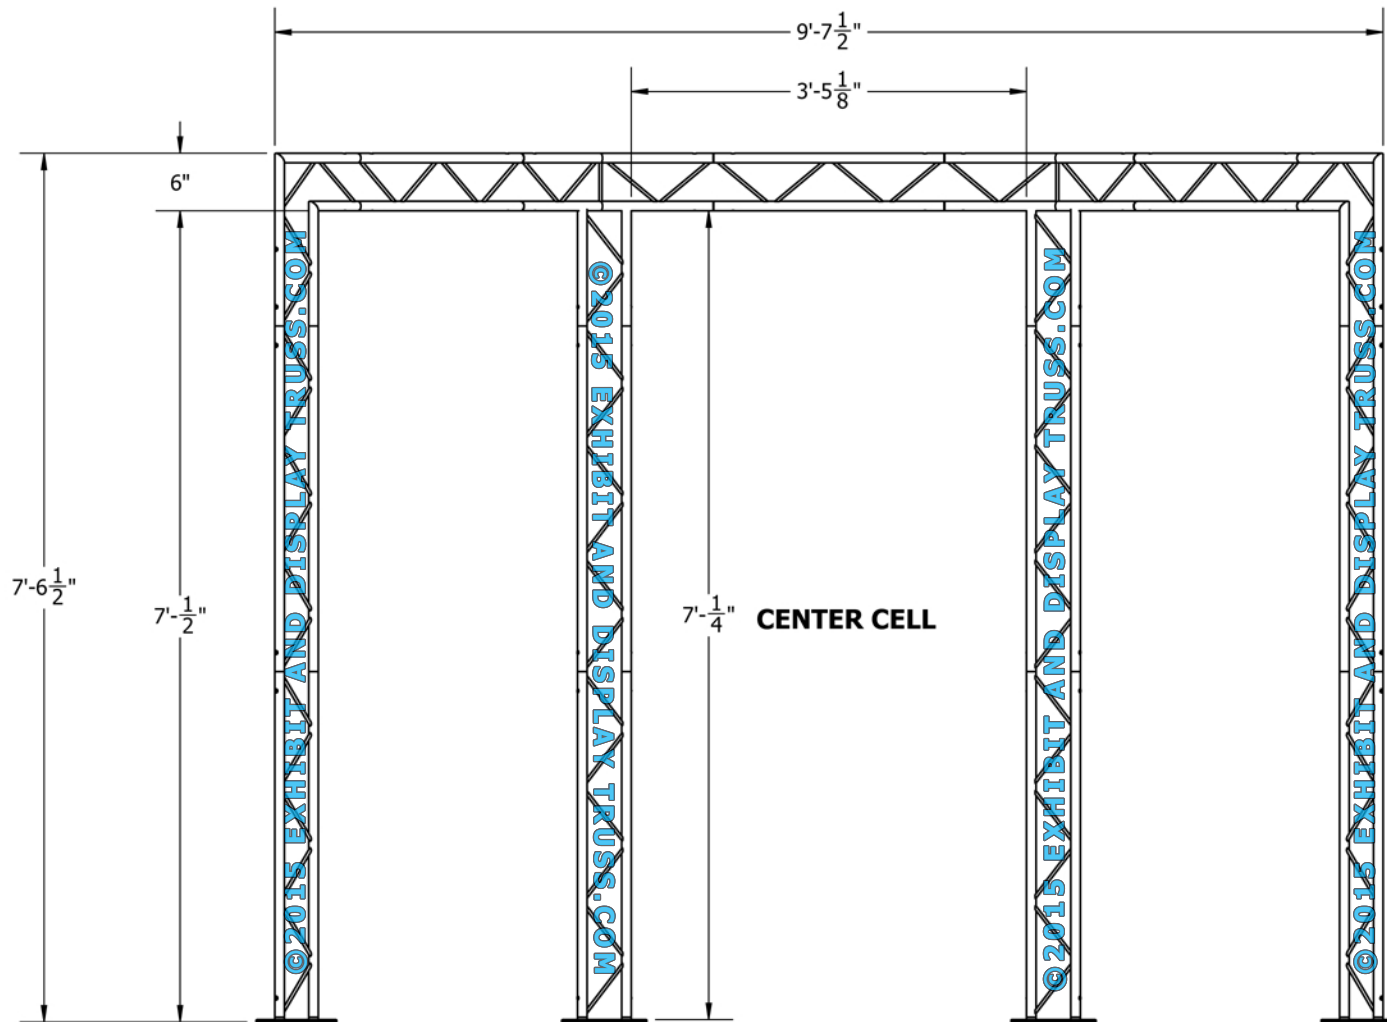

KIT: A36-62

6" Wide Aluminum Truss. 1" Chords with 5/16" Webs

Banner Wall

©2015 EXHIBIT AND DISPLAY TRUSS.COM

FRONT VIEW
UNITS: FEET & INCHES

©2015 EXHIBIT AND DISPLAY TRUSS.COM

Toll Free: 855-323-4866
Email: info@exhibitanddisplaytruss.com