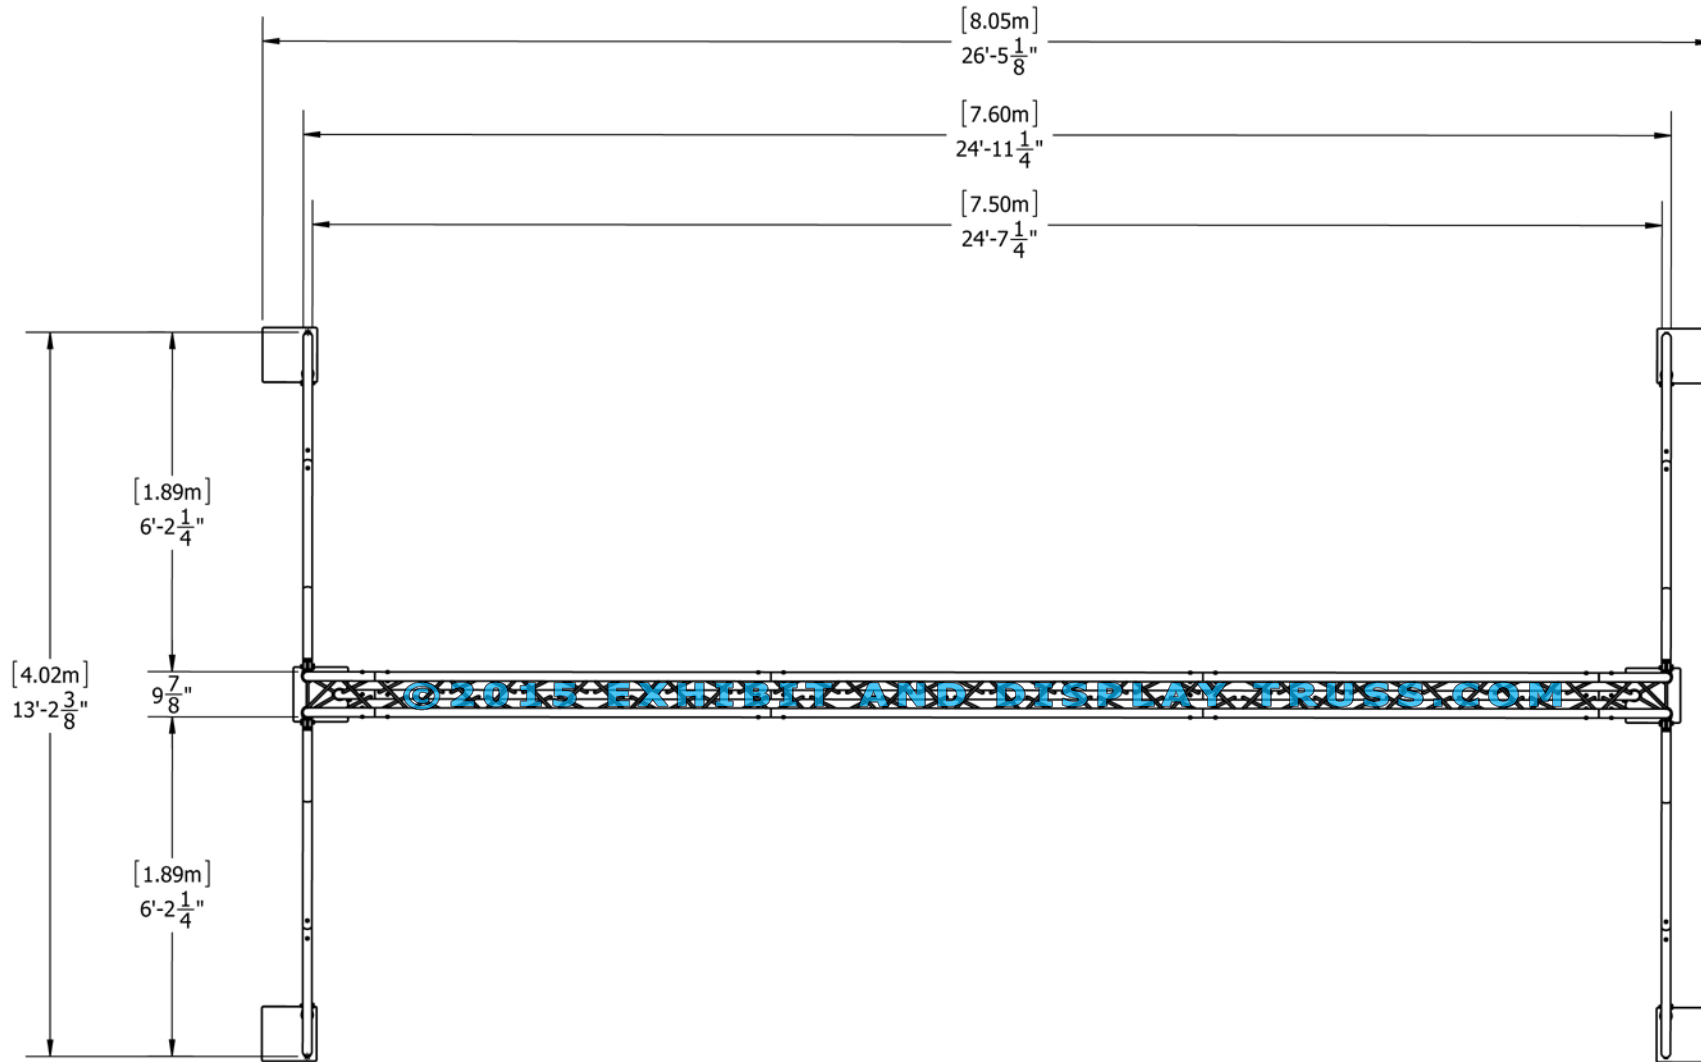

KIT: FL-8a

Modified FL-8 (Wider)

10" Wide Aluminum Truss. 2" Chords with 1/2" Webs

©2015 EXHIBIT AND DISPLAY TRUSS.COM

Front View
Units: Feet & Inches
[Meters]

©2015 EXHIBIT AND DISPLAY TRUSS.COM

Toll Free: 855-323-4866
Email: info@exhibitanddisplaytruss.com