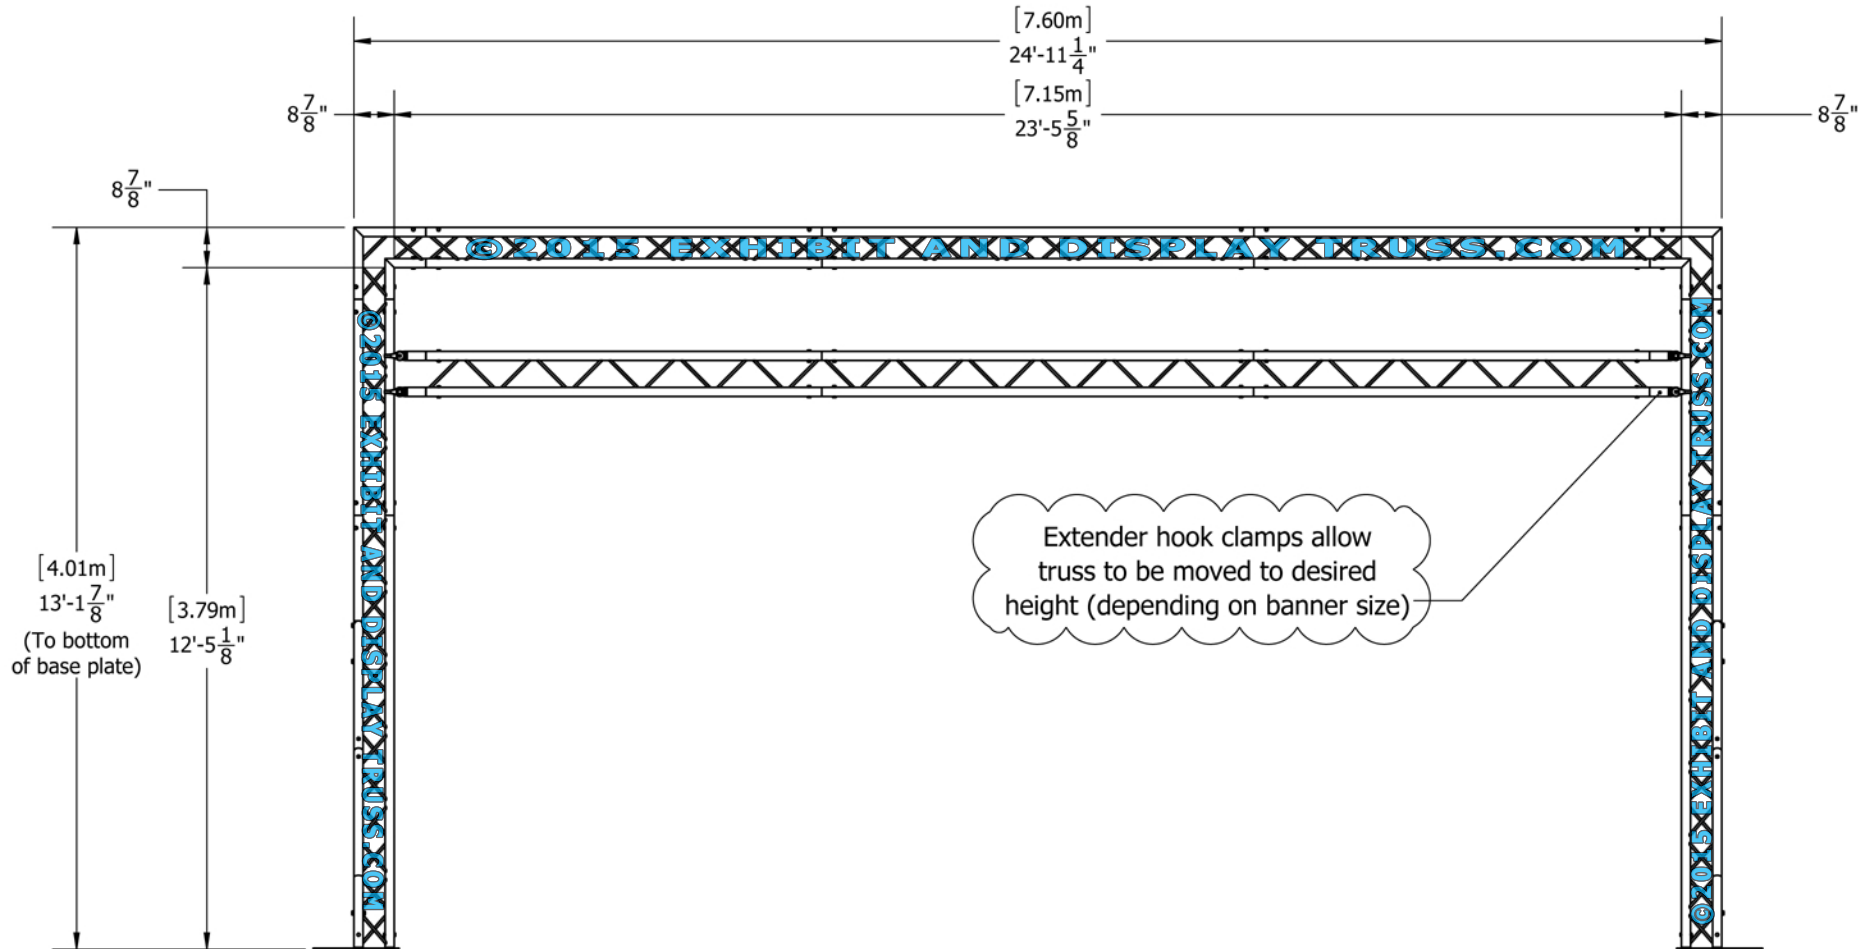

# KIT: FL-8a

Modified FL-8 (Wider)

10" Wide Aluminum Truss. 2" Chords with 1/2" Webs

©2015 EXHIBIT AND DISPLAY TRUSS.COM

Front View  
Units: Feet & Inches  
[Meters]

©2015 EXHIBIT AND DISPLAY TRUSS.COM

Toll Free: 855-323-4866  
Email: [info@exhibitanddisplaytruss.com](mailto:info@exhibitanddisplaytruss.com)