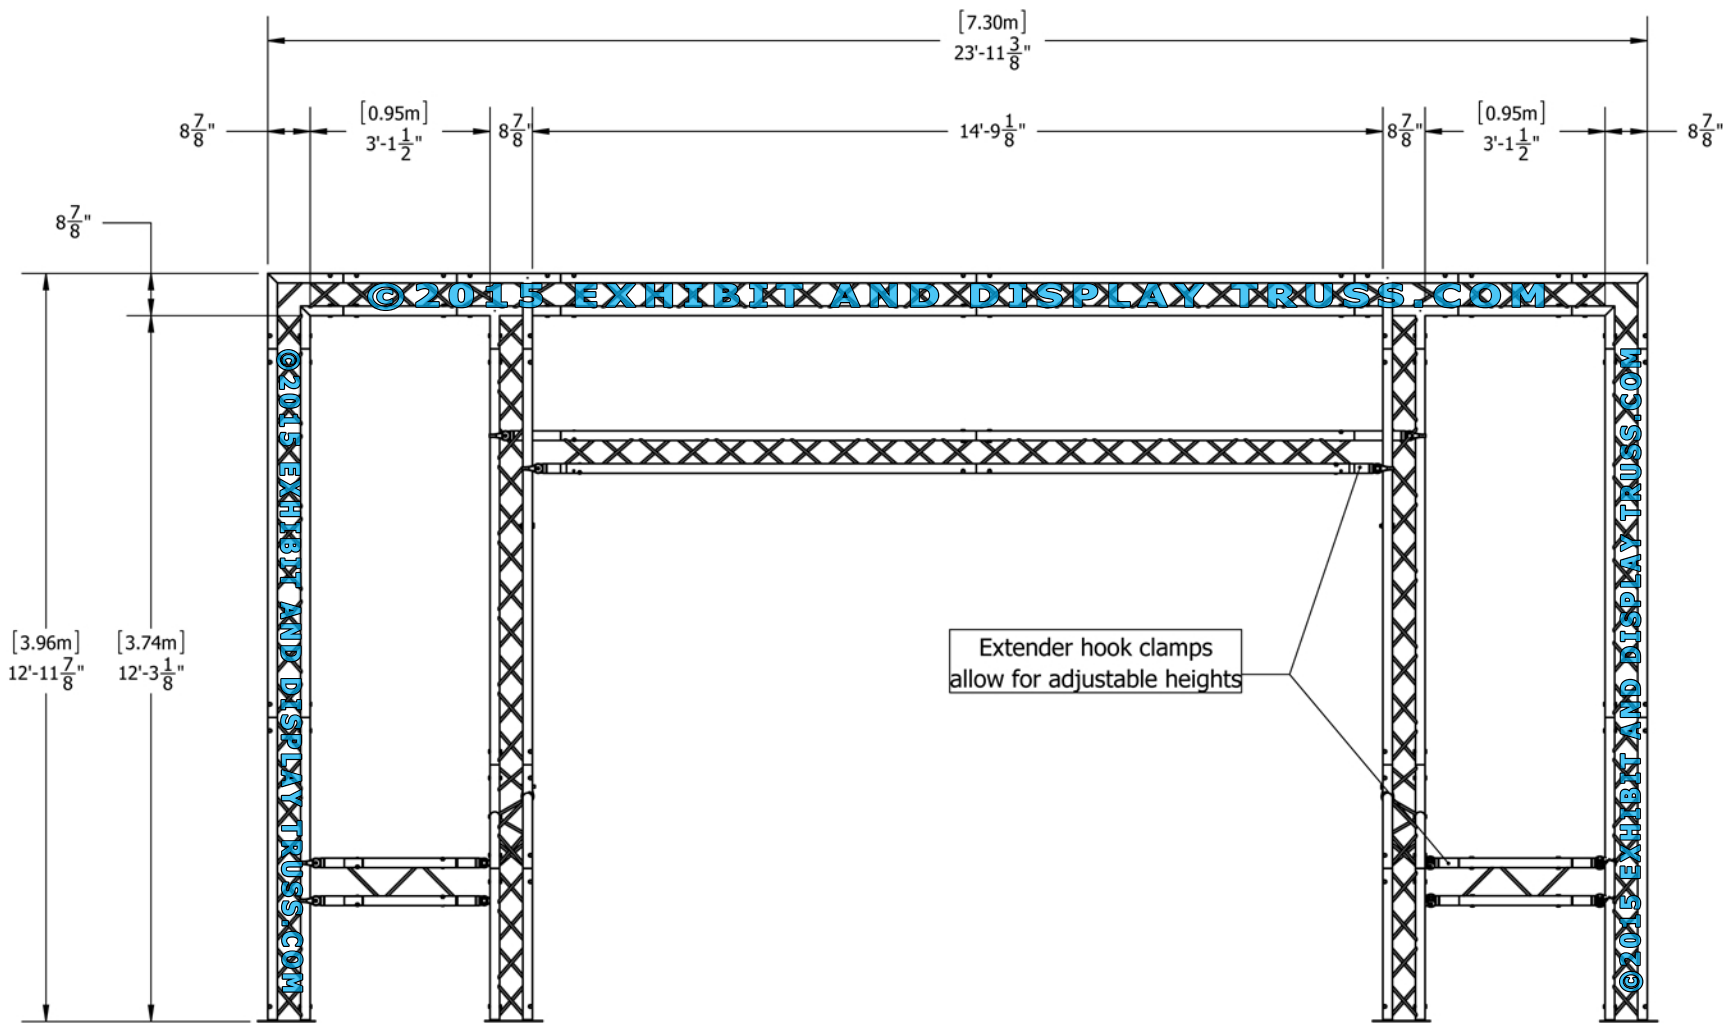

KIT: FL-10a

10" Wide Aluminum Truss. 2" Chords with 1/2" Webs

©2015 EXHIBIT AND DISPLAY TRUSS.COM

Front View
Units: Feet & Inches
[Meters]