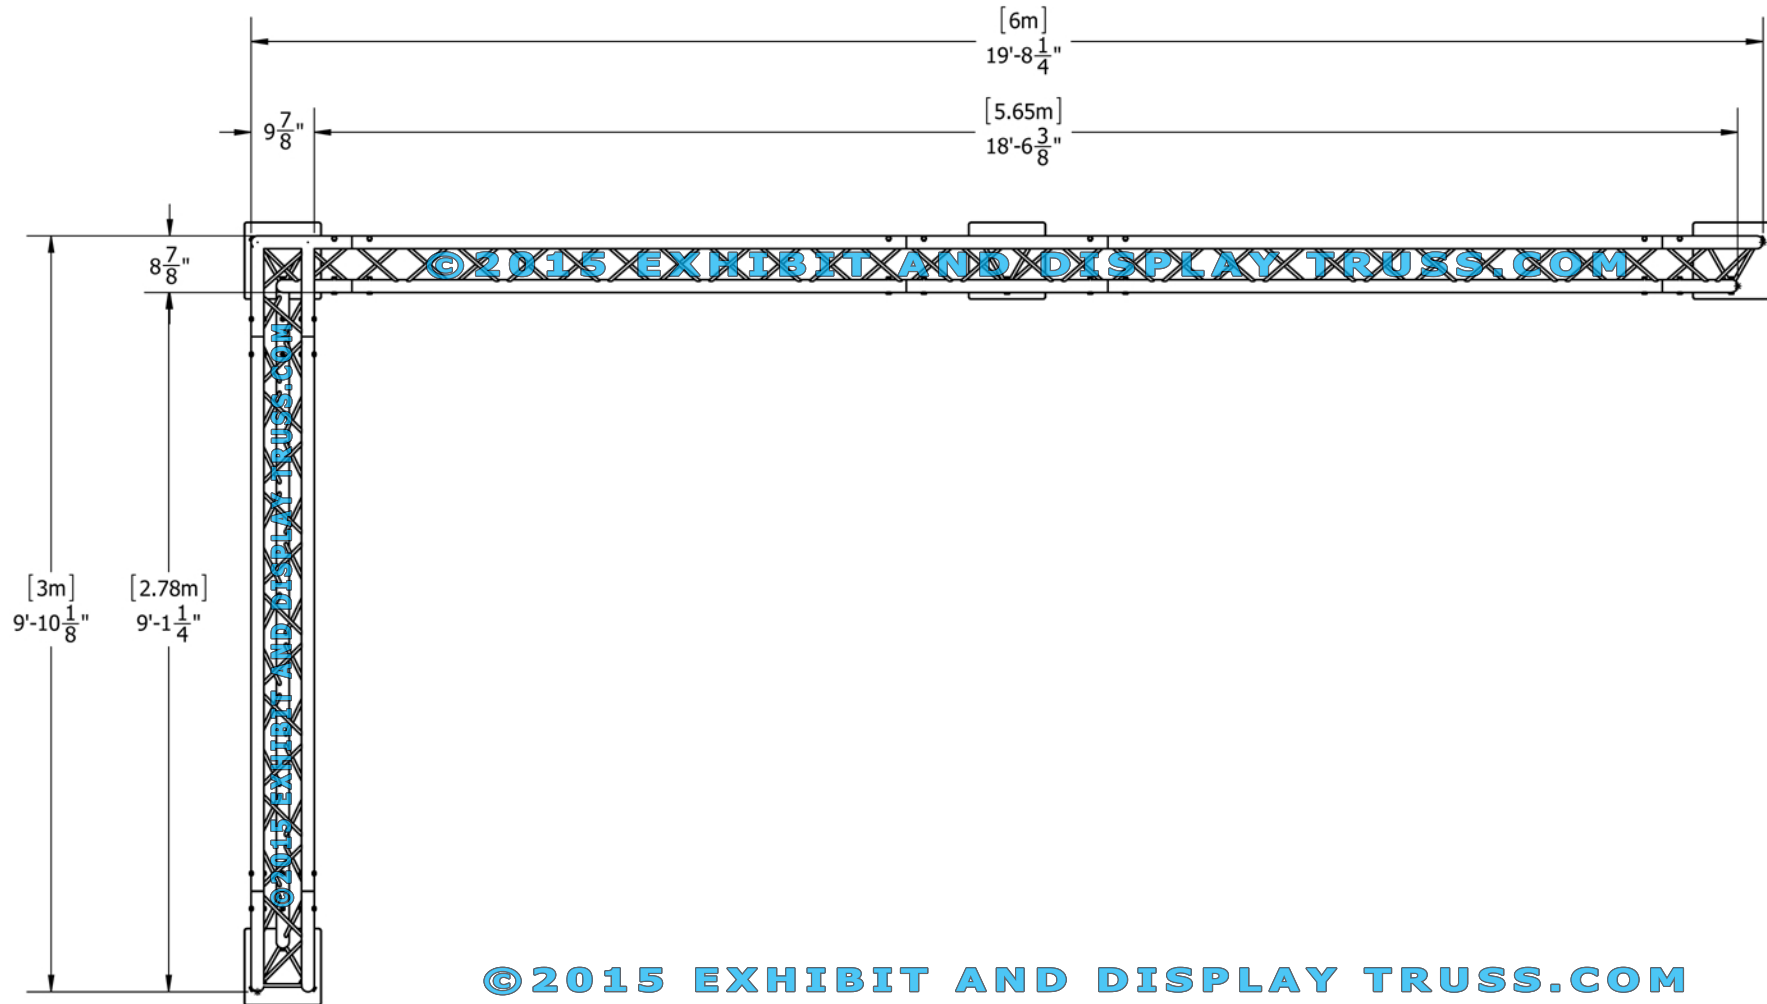

KIT: B34-104

10" Wide Aluminum Truss. 2" Chords with 1/2" Webs

©2015 EXHIBIT AND DISPLAY TRUSS.COM

Top View
Units: Feet & Inches
[Meters]

Toll Free: 855-323-4866
Email: info@exhibitanddisplaytruss.com

ExhibitAndDisplayTruss.com