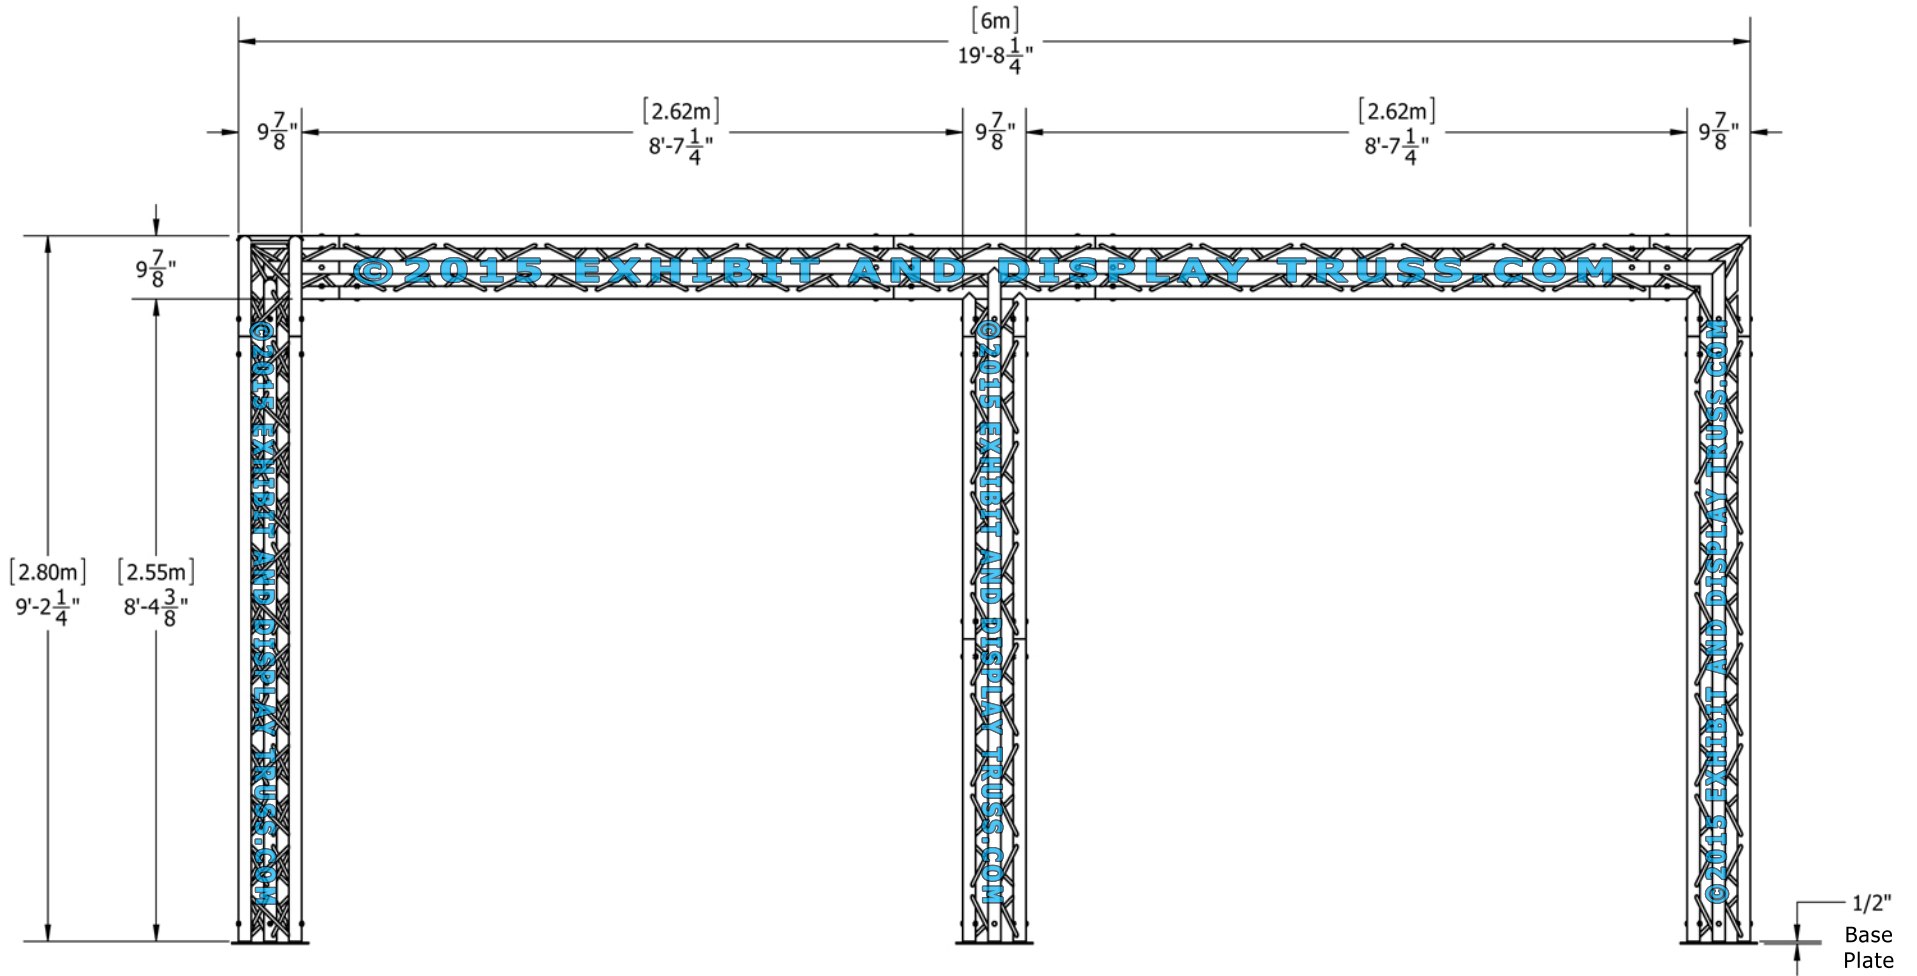

KIT: B34-104

10" Wide Aluminum Truss. 2" Chords with 1/2" Webs

©2015 EXHIBIT AND DISPLAY TRUSS.COM

Front View

Units: Feet & Inches
[Meters]

©2015 EXHIBIT AND DISPLAY TRUSS.COM

Toll Free: 855-323-4866
Email: info@exhibitanddisplaytruss.com