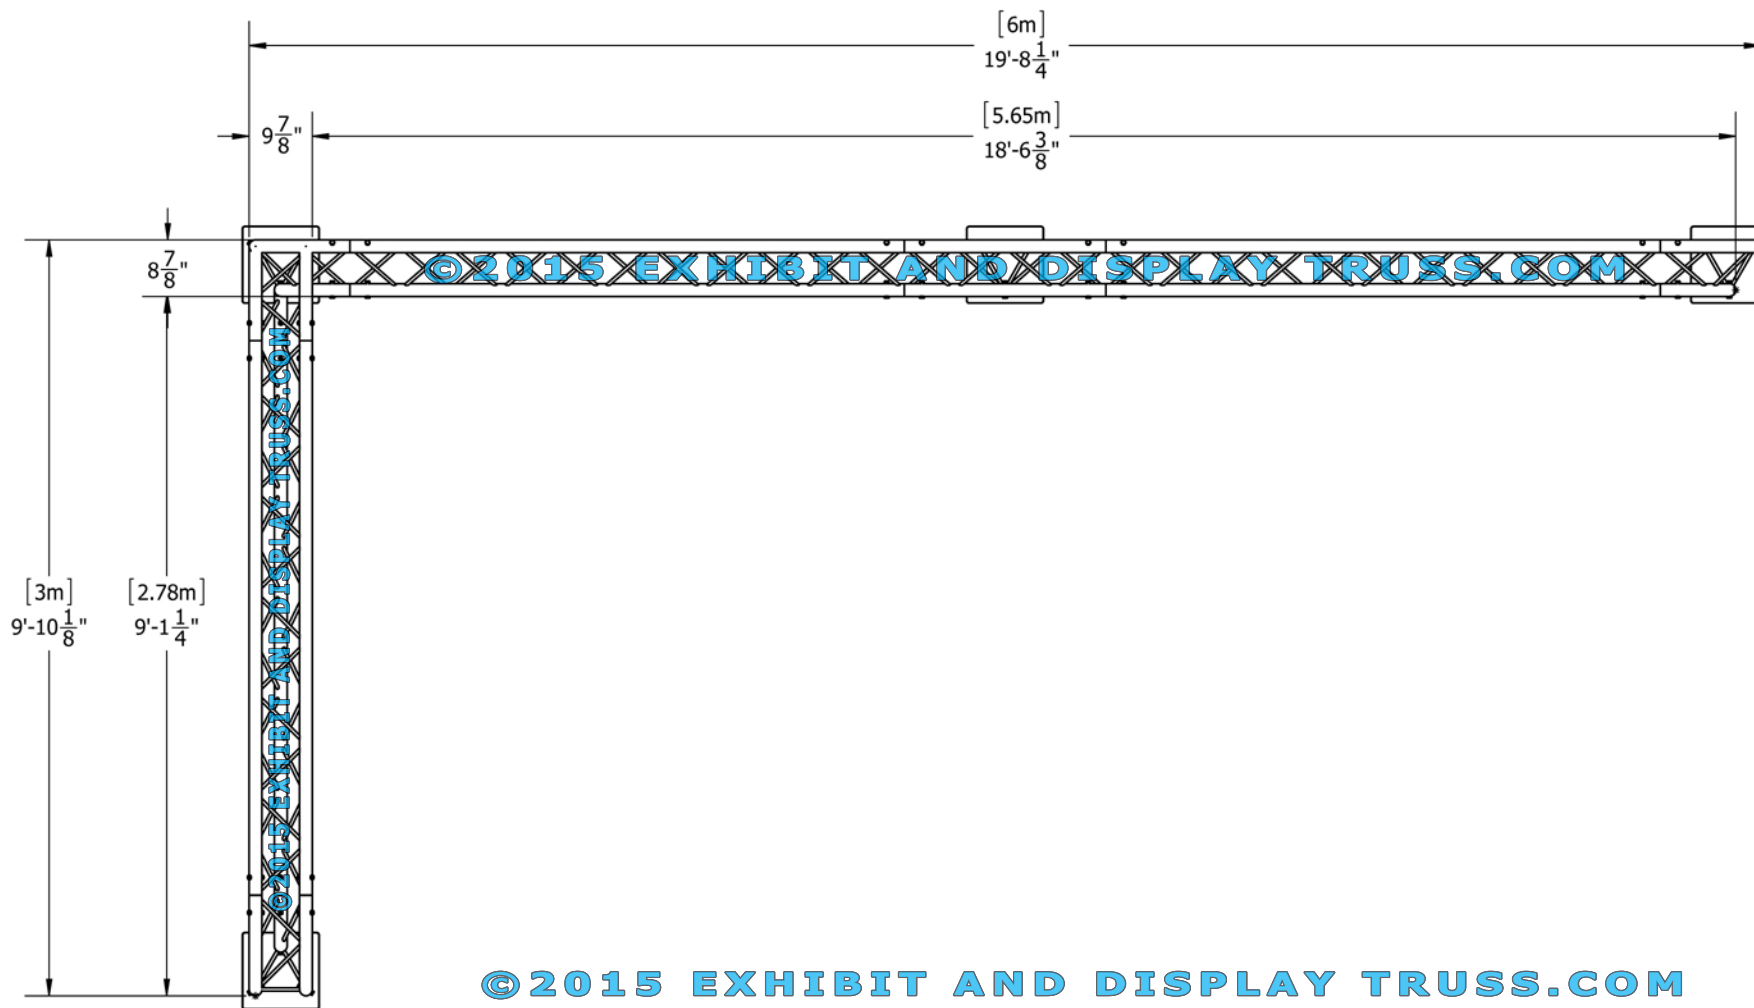

# KIT: B34-103

10" Wide Aluminum Truss. 2" Chords with 1/2" Webs

©2015 EXHIBIT AND DISPLAY TRUSS.COM

©2015 EXHIBIT AND DISPLAY TRUSS.COM

Top View  
Units: Feet & Inches  
[Meters]

Toll Free: 855-323-4866  
Email: [info@exhibitanddisplaytruss.com](mailto:info@exhibitanddisplaytruss.com)