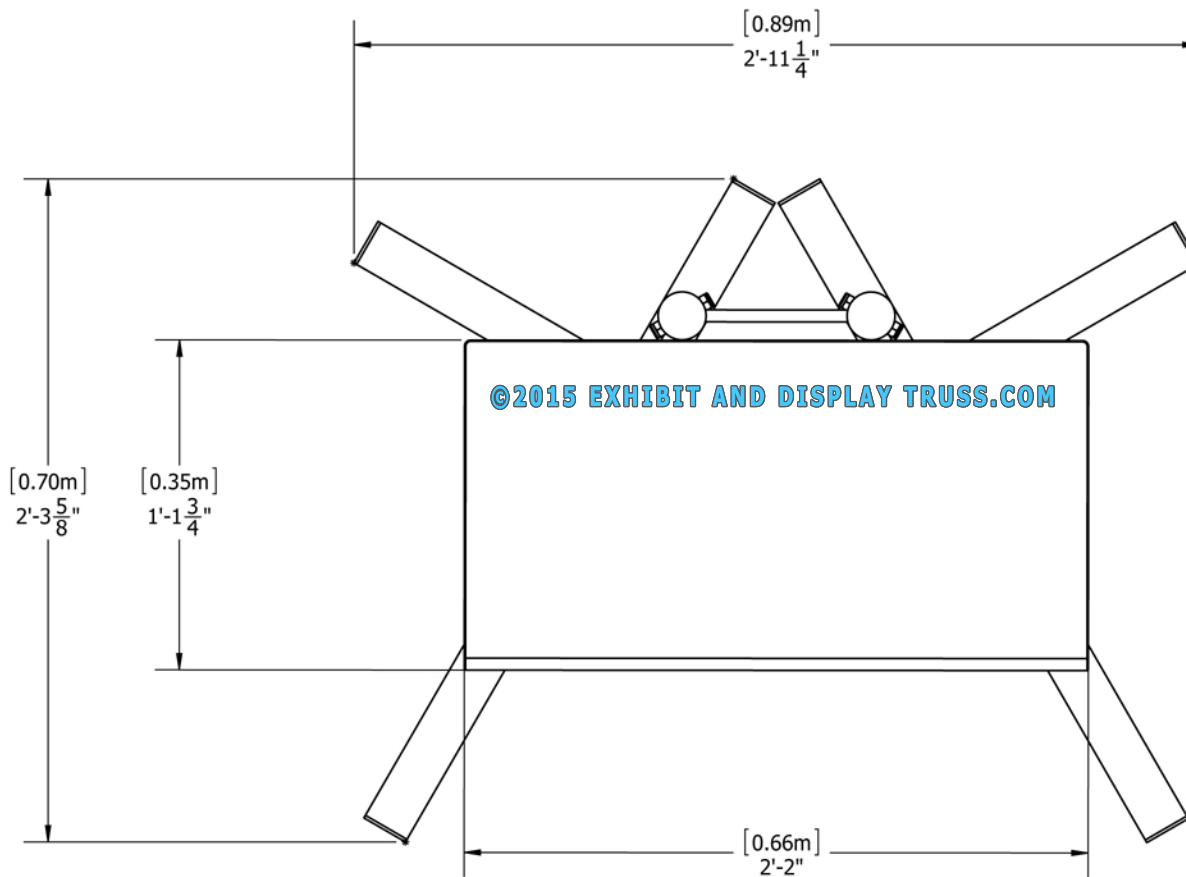

# KIT: T4-102

10" Wide Aluminum Truss. 2" Chords with 1/2" Webs

©2015 EXHIBIT AND DISPLAY TRUSS.COM

Top View

Units: Feet & Inches  
[Meters]

©2015 EXHIBIT AND DISPLAY TRUSS.COM