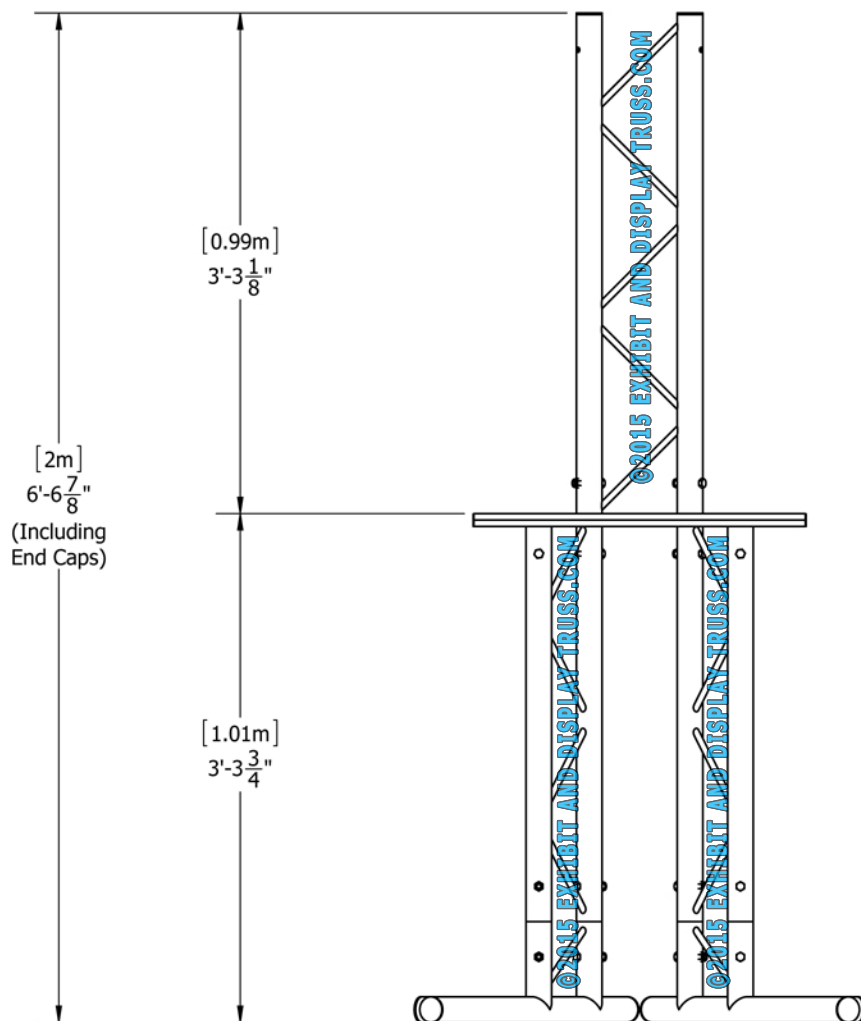

KIT: T4-102

10" Wide Aluminum Truss. 2" Chords with 1/2" Webs

©2015 EXHIBIT AND DISPLAY TRUSS.COM

Top View
Units: Feet & Inches
[Meters]

©2015 EXHIBIT AND DISPLAY TRUSS.COM