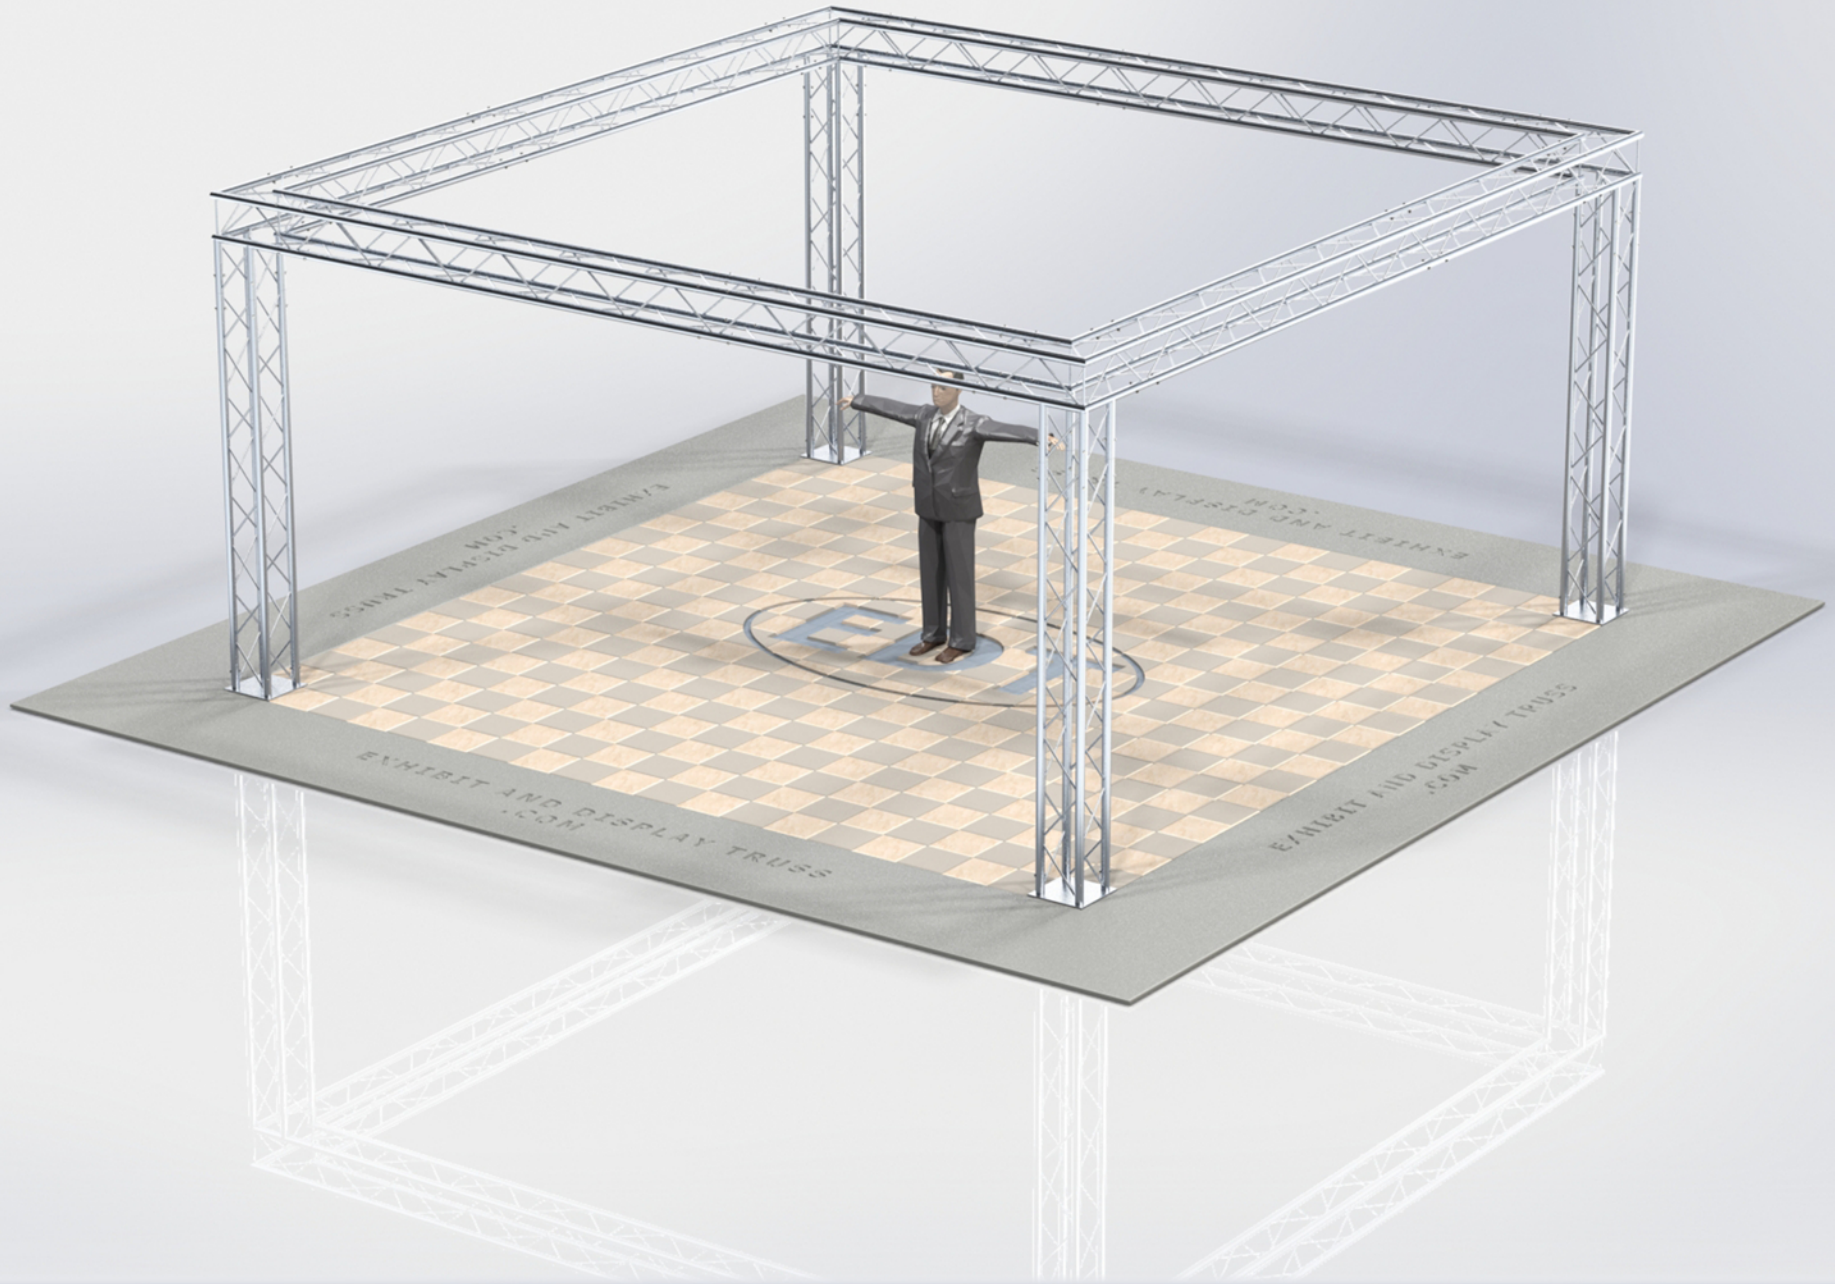

KIT: C21-124

12" Wide Aluminum Truss. 2" Chords with 1/2" Webs

©2015 EXHIBIT AND DISPLAY TRUSS.COM

Toll Free: 855-323-4866
Email: info@exhibitanddisplaytruss.com

ExhibitAndDisplayTruss.com