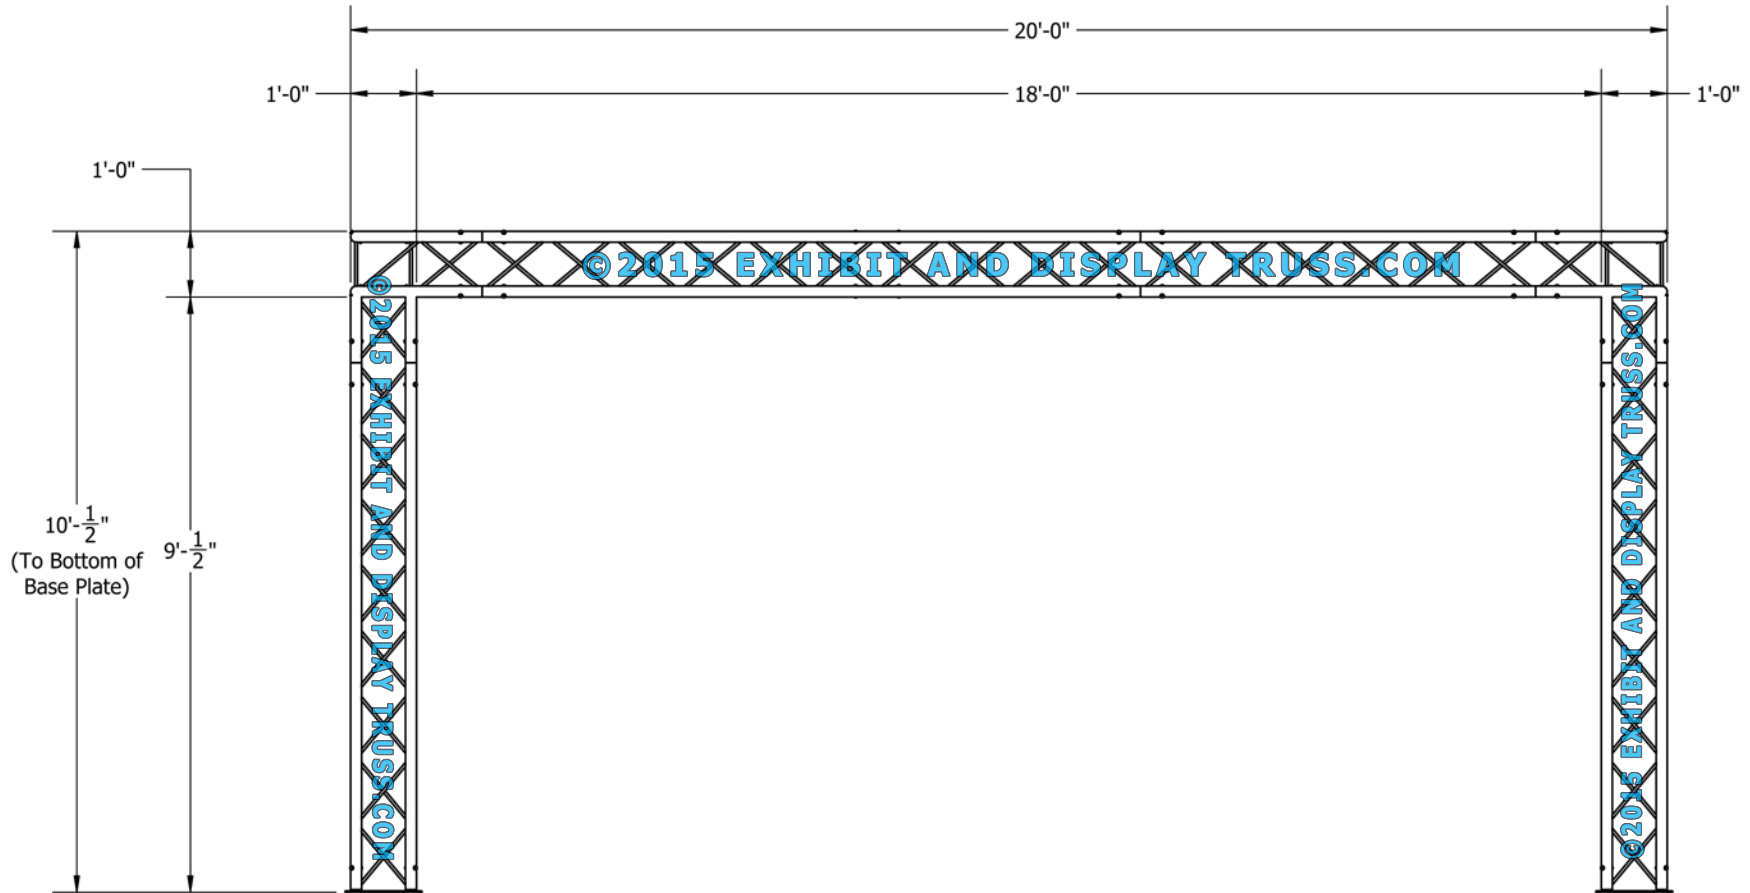

# KIT: C21-124

12" Wide Aluminum Truss. 2" Chords with 1/2" Webs

©2015 EXHIBIT AND DISPLAY TRUSS.COM

©2015 EXHIBIT AND DISPLAY TRUSS.COM

**FRONT VIEW**  
**UNITS: FEET & INCHES**

**Toll Free: 855-323-4866**  
**Email: [info@exhibitanddisplaytruss.com](mailto:info@exhibitanddisplaytruss.com)**