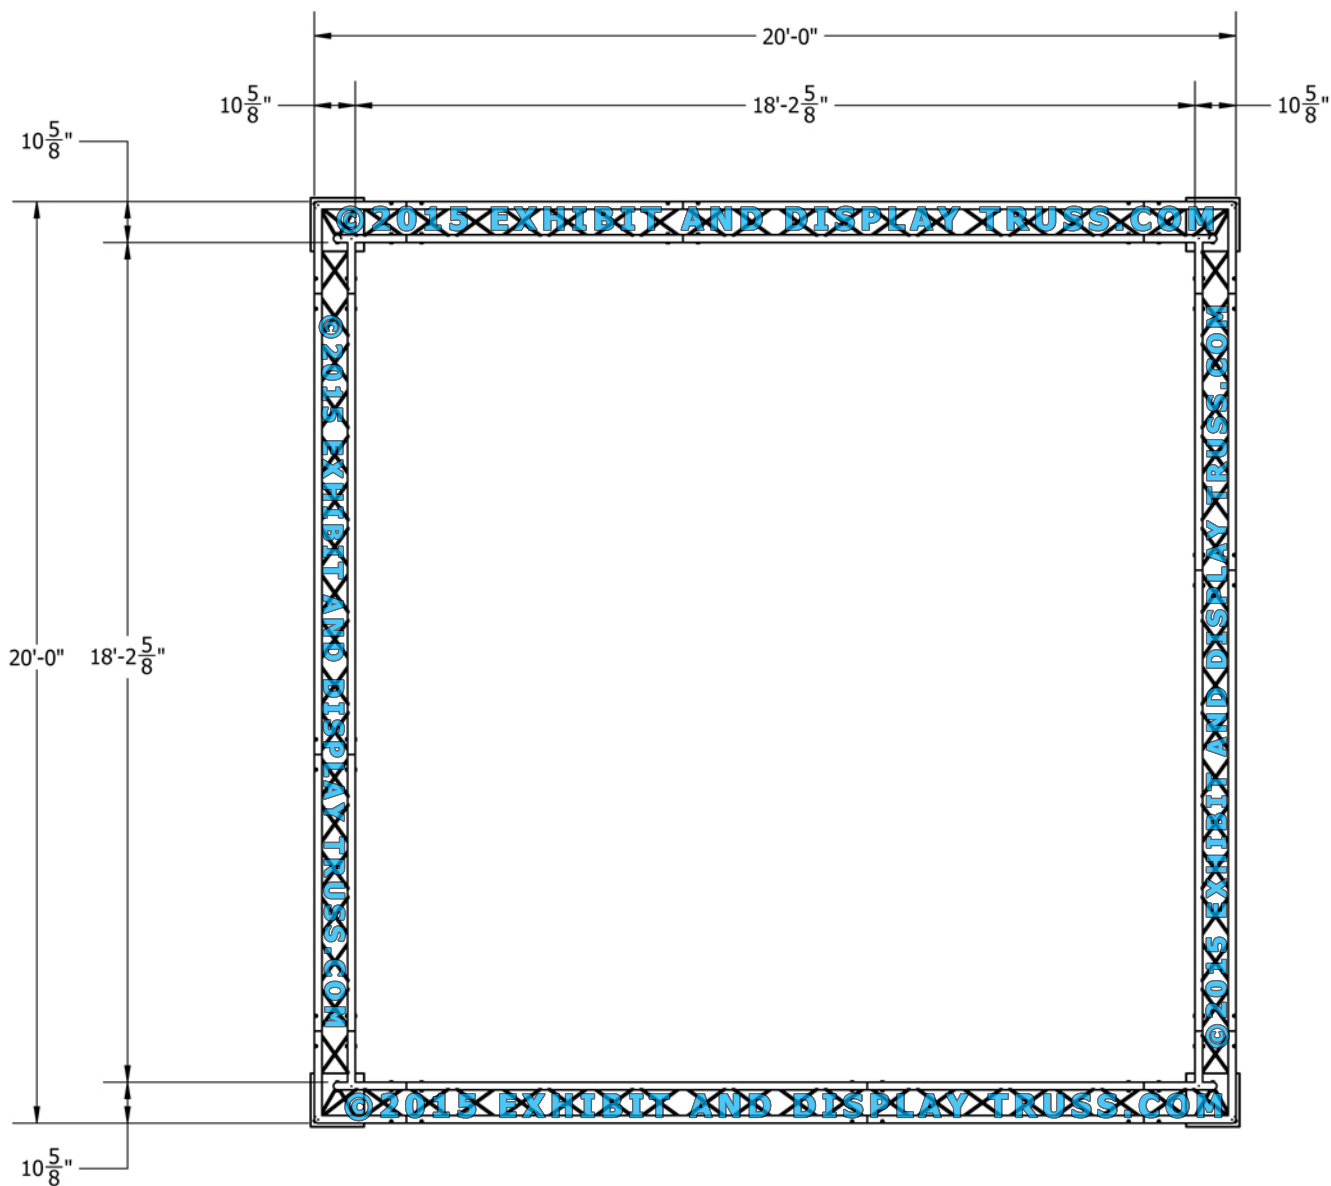

KIT: C21-123

12" Wide Aluminum Truss. 2" Chords with 1/2" Webs

©2015 EXHIBIT AND DISPLAY TRUSS.COM

TOP VIEW
UNITS: FEET & INCHES

©2015 EXHIBIT AND DISPLAY TRUSS.COM