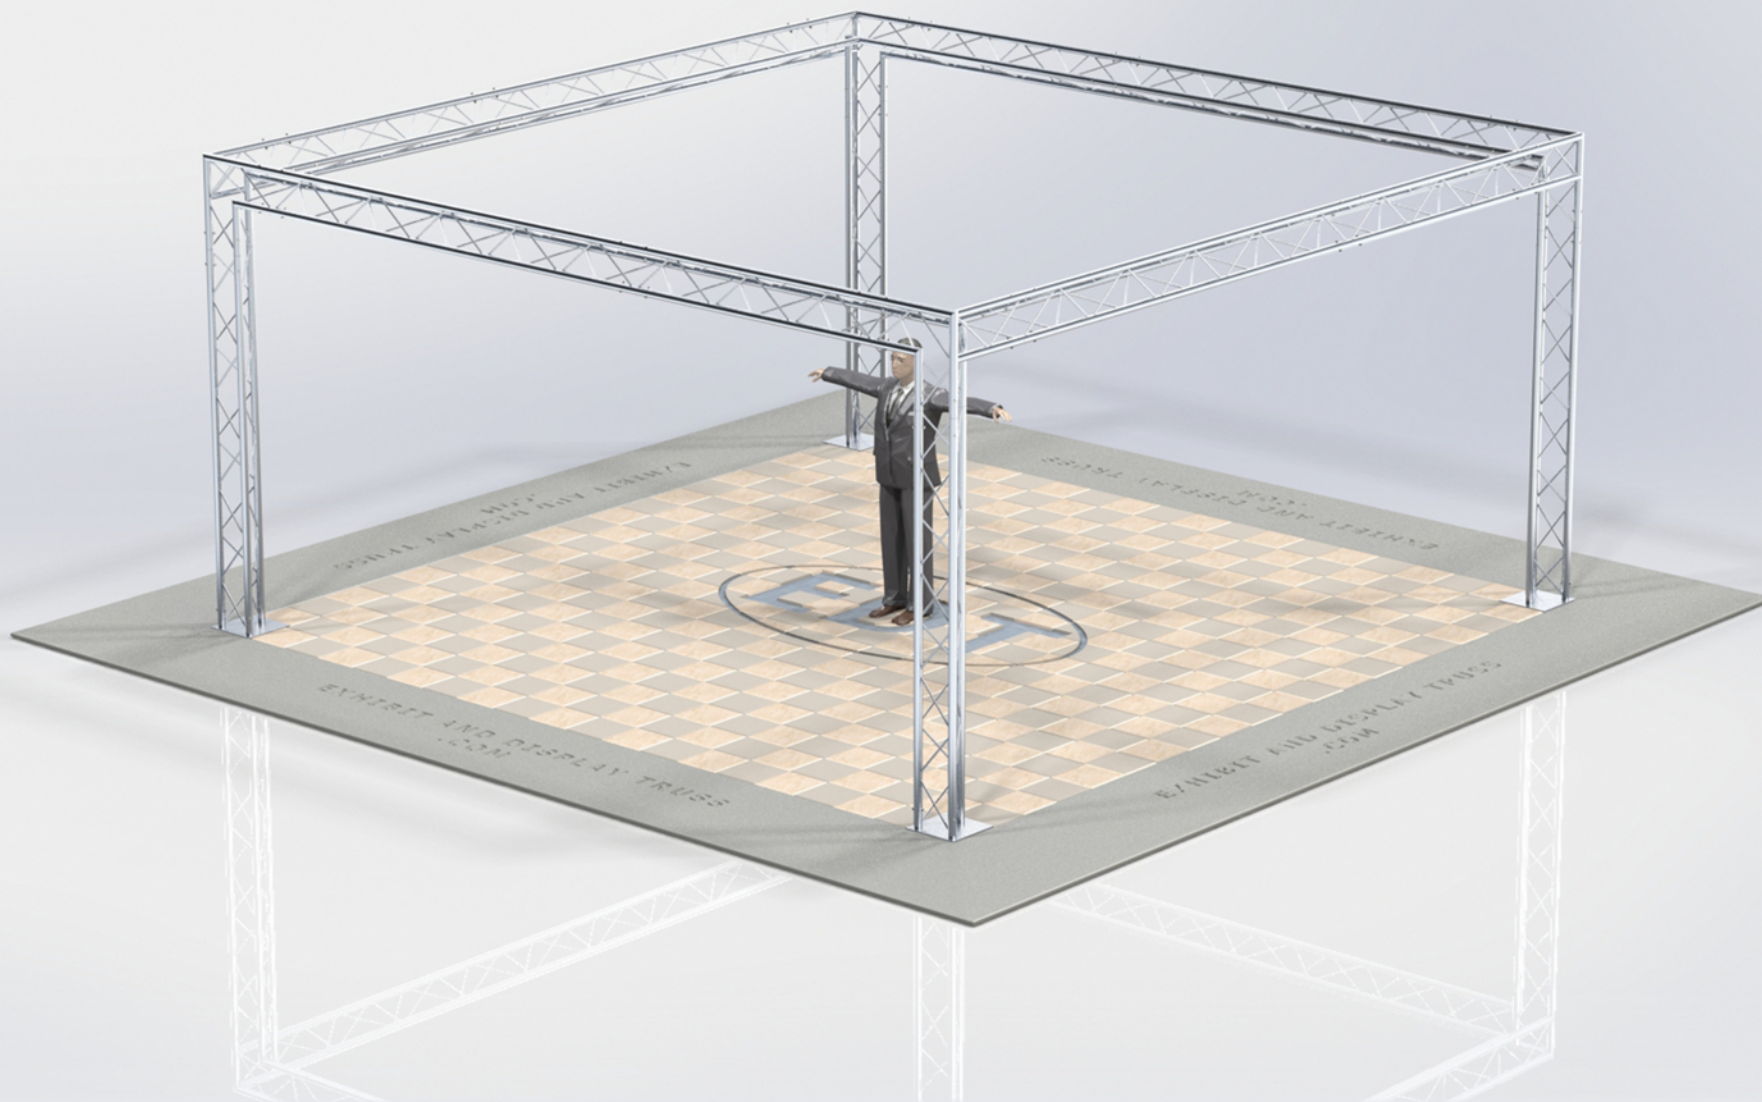

KIT: C21-123

12" Wide Aluminum Truss. 2" Chords with 1/2" Webs

©2015 EXHIBIT AND DISPLAY TRUSS.COM

Toll Free: 855-323-4866
Email: info@exhibitanddisplaytruss.com

ExhibitAndDisplayTruss.com