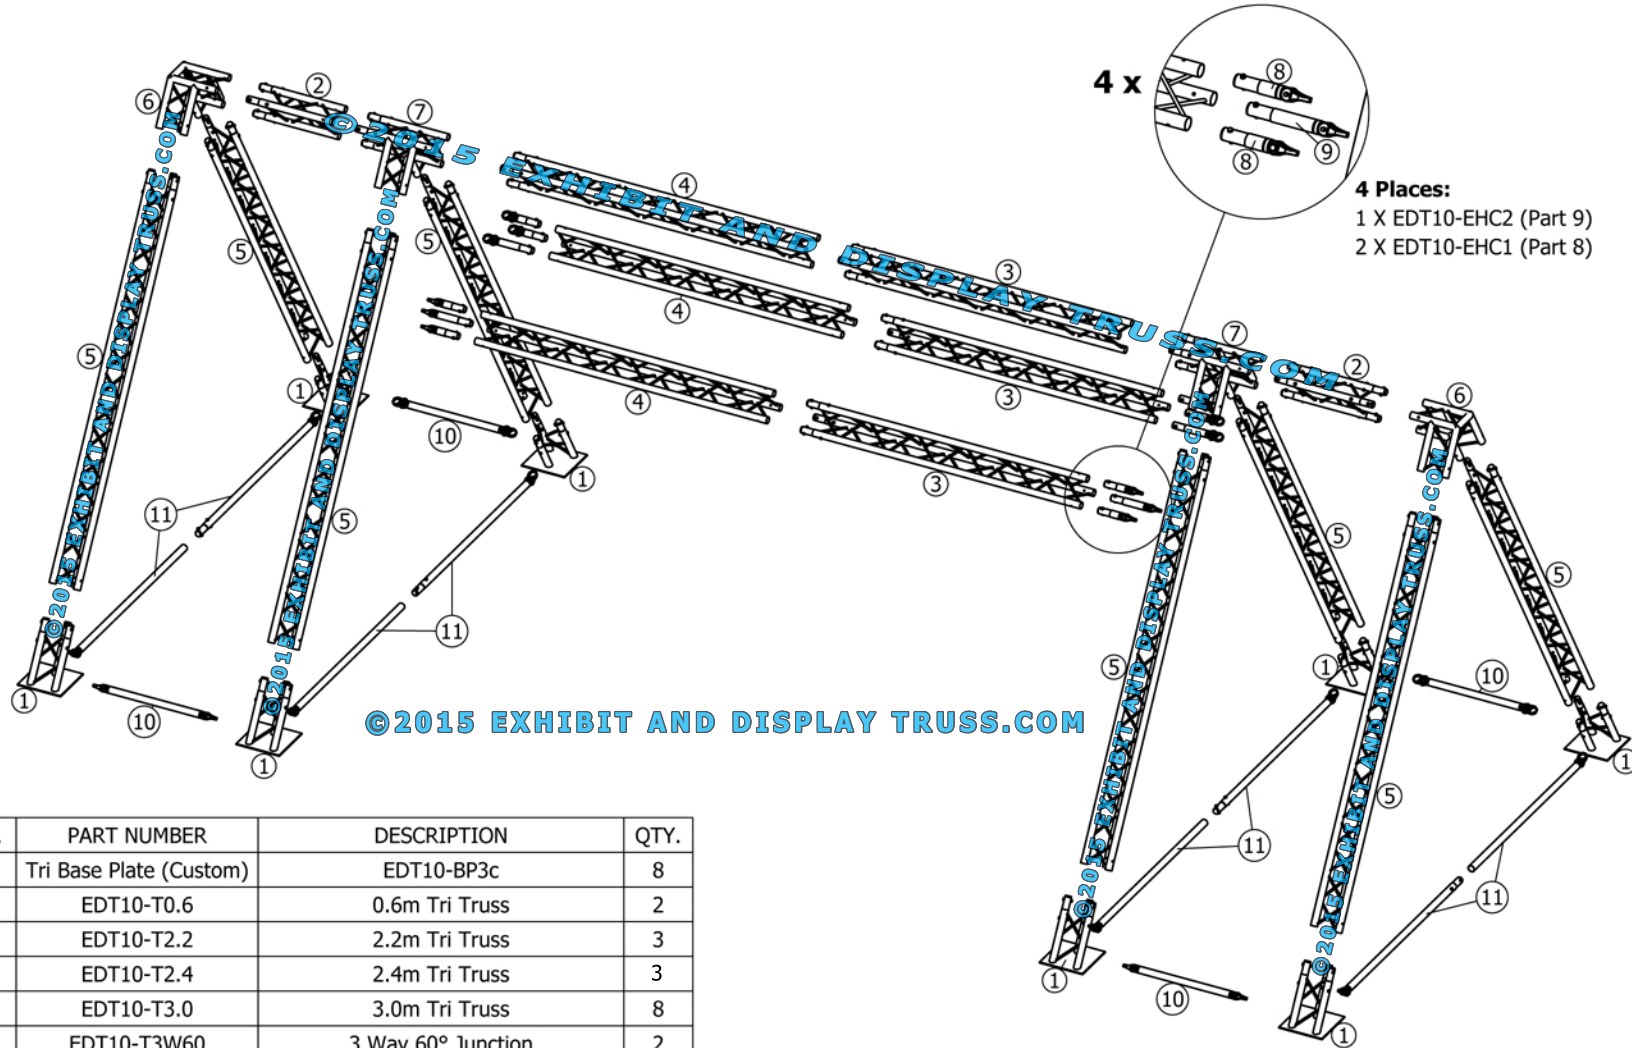

KIT: FL-12

10" Wide Aluminum Truss. 2" Chords with 1/2" Webs

©2015 EXHIBIT AND DISPLAY TRUSS.COM

©2015 EXHIBIT AND DISPLAY TRUSS.COM

ITEM NO.	PART NUMBER	DESCRIPTION	QTY.
①	Tri Base Plate (Custom)	EDT10-BP3c	8
②	EDT10-T0.6	0.6m Tri Truss	2
③	EDT10-T2.2	2.2m Tri Truss	3
④	EDT10-T2.4	2.4m Tri Truss	3
⑤	EDT10-T3.0	3.0m Tri Truss	8
⑥	EDT10-T3W60	3 Way 60° Junction	2
⑦	EDT10-T4W60	4 Way 60° Junction	2
⑧	EDT10-EHC1	Extender Hook Clamp	8
⑨	EDT10-EHC2	Extender Hook Clamp	4
⑩	EDT2-STBf	Single Tube Brace (Custom Front)	4
⑪	EDT2-STBs	Single Tube Brace (Custom Side)	8