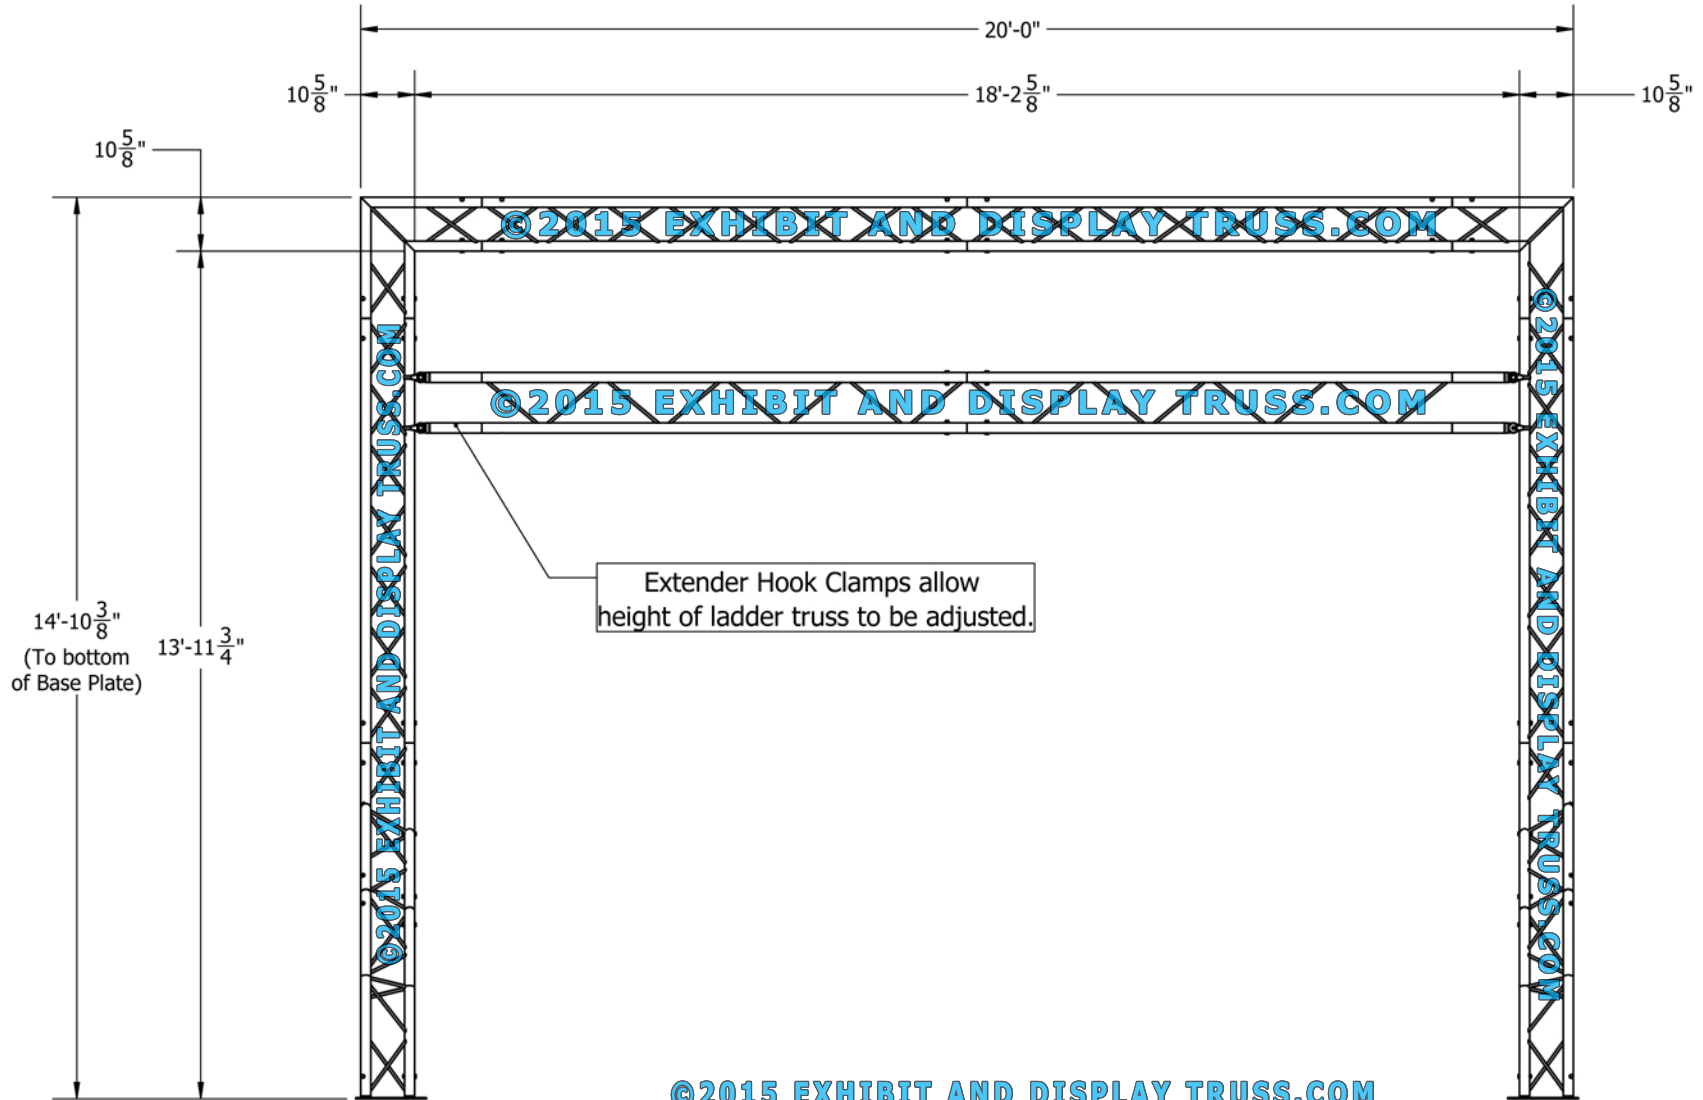

# KIT: FL-11

12" Wide Aluminum Truss. 2" Chords with 1/2" Webs

©2015 EXHIBIT AND DISPLAY TRUSS.COM

FRONT VIEW  
UNITS: FEET & INCHES