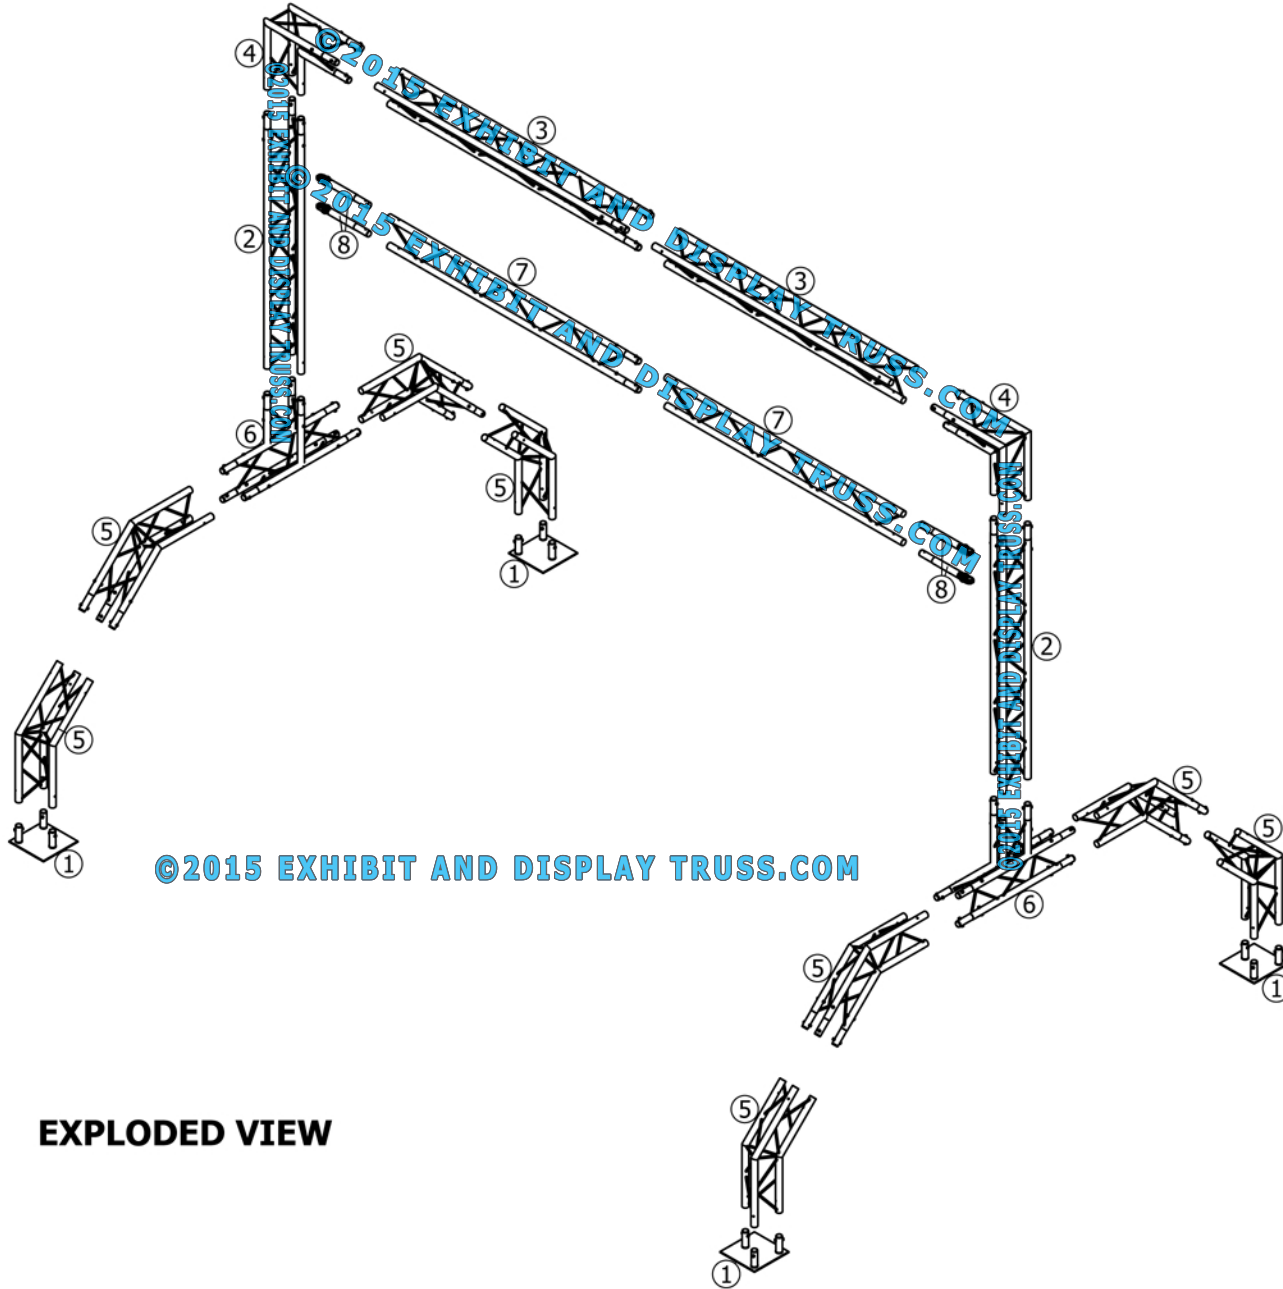

KIT: FL-11

12" Wide Aluminum Truss. 2" Chords with 1/2" Webs

©2015 EXHIBIT AND DISPLAY TRUSS.COM

©2015 EXHIBIT AND DISPLAY TRUSS.COM

EXPLODED VIEW

ITEM NO.	PART NUMBER	DESCRIPTION	QTY.
①	EDT12-BP3	Tri Base Plate (square)	4
②	EDT12-T7	7'-0" Tri Truss	2
③	EDT12-T8	8'-0" Tri Truss	2
④	EDT12-T2W90A	2 Way 90° Junction Apex In	2
⑤	EDT12-T2W135	2 Way 135° Junction Apex Up/Down	8
⑥	EDT12-T3WT	3 Way 90° "T" Junction Apex Up/Down	2
⑦	EDT12-L8	8'-0" Ladder Truss	2
⑧	EDT12-EHC4	Extender Hook Clamp	4