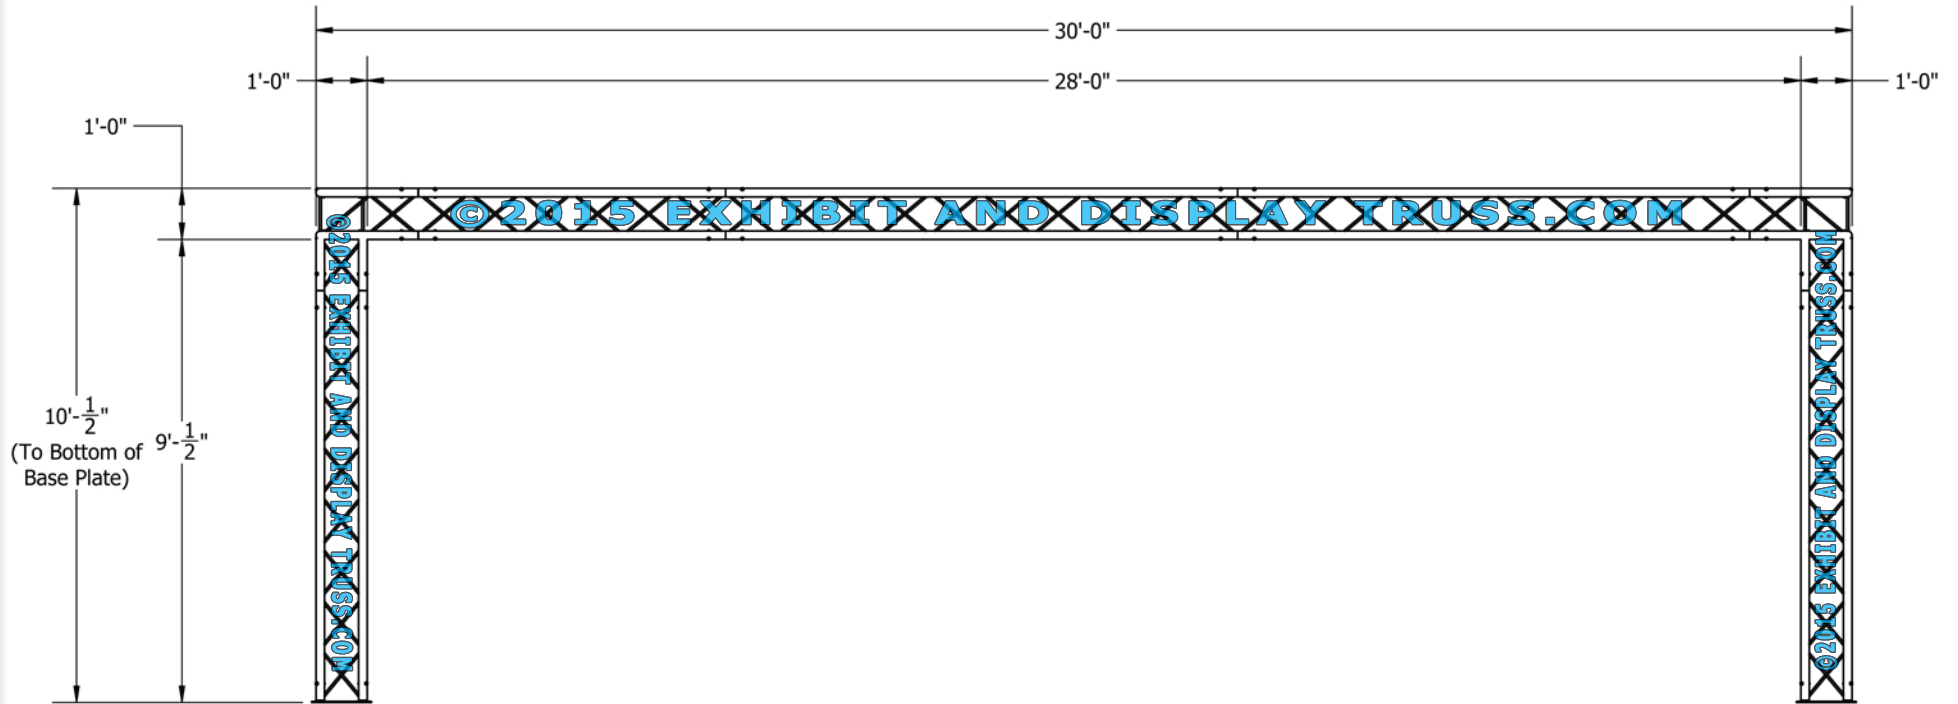

KIT: C30-124

12" Wide Aluminum Truss. 2" Chords with 1/2" Webs

©2015 EXHIBIT AND DISPLAY TRUSS.COM

FRONT VIEW
UNITS: FEET & INCHES

©2015 EXHIBIT AND DISPLAY TRUSS.COM

Toll Free: 855-323-4866
Email: info@exhibitanddisplaytruss.com