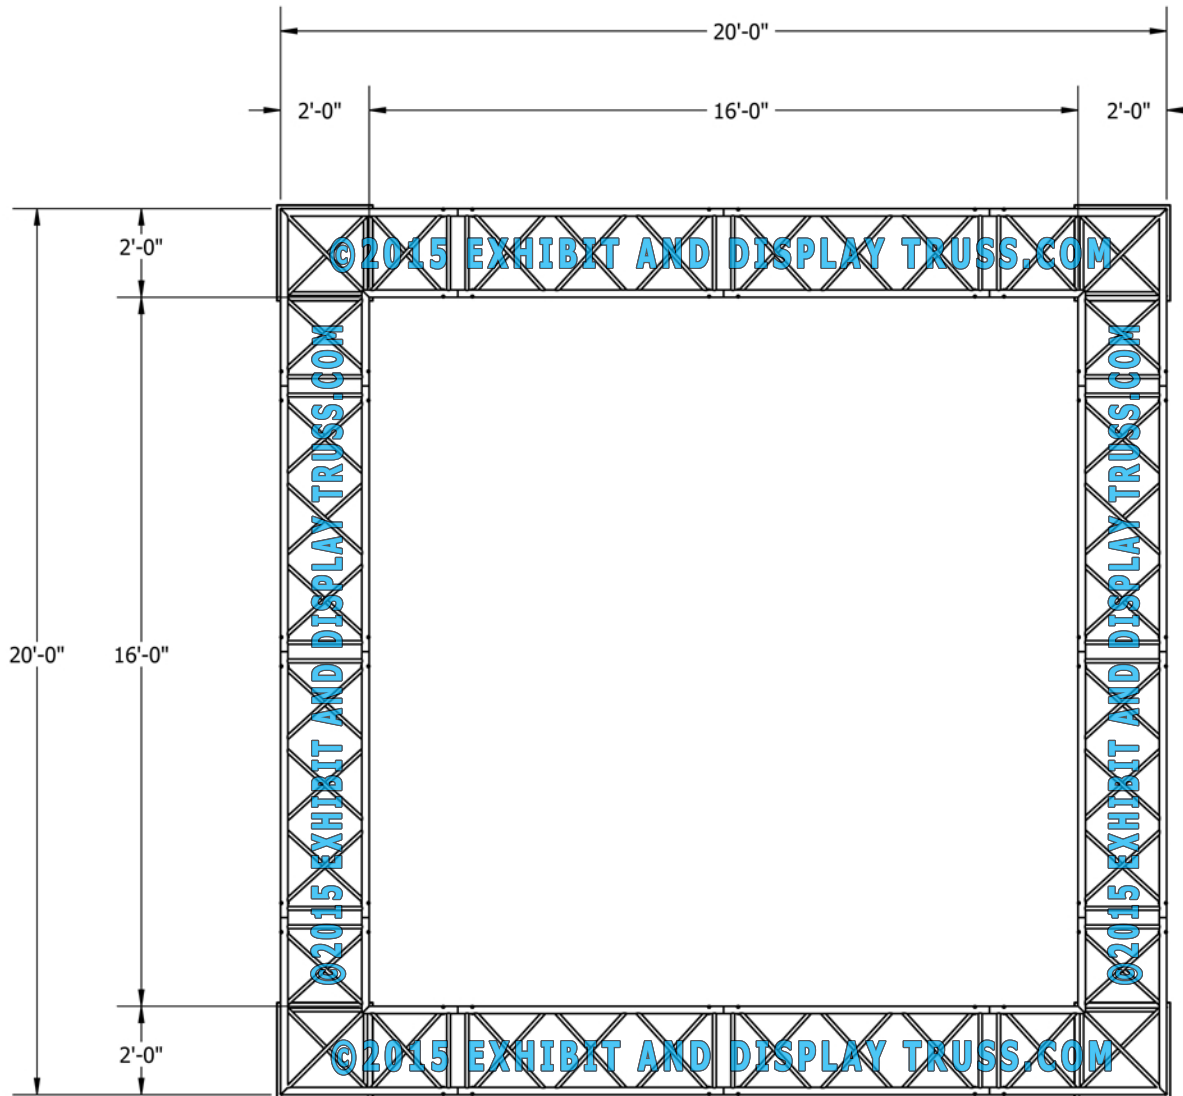

KIT: C21-244

24" Wide Aluminum Truss. 2" Chords with 1" Webs

©2015 EXHIBIT AND DISPLAY TRUSS.COM

TOP VIEW
UNITS: FEET & INCHES

©2015 EXHIBIT AND DISPLAY TRUSS.COM

Toll Free: 855-323-4866
Email: info@exhibitanddisplaytruss.com