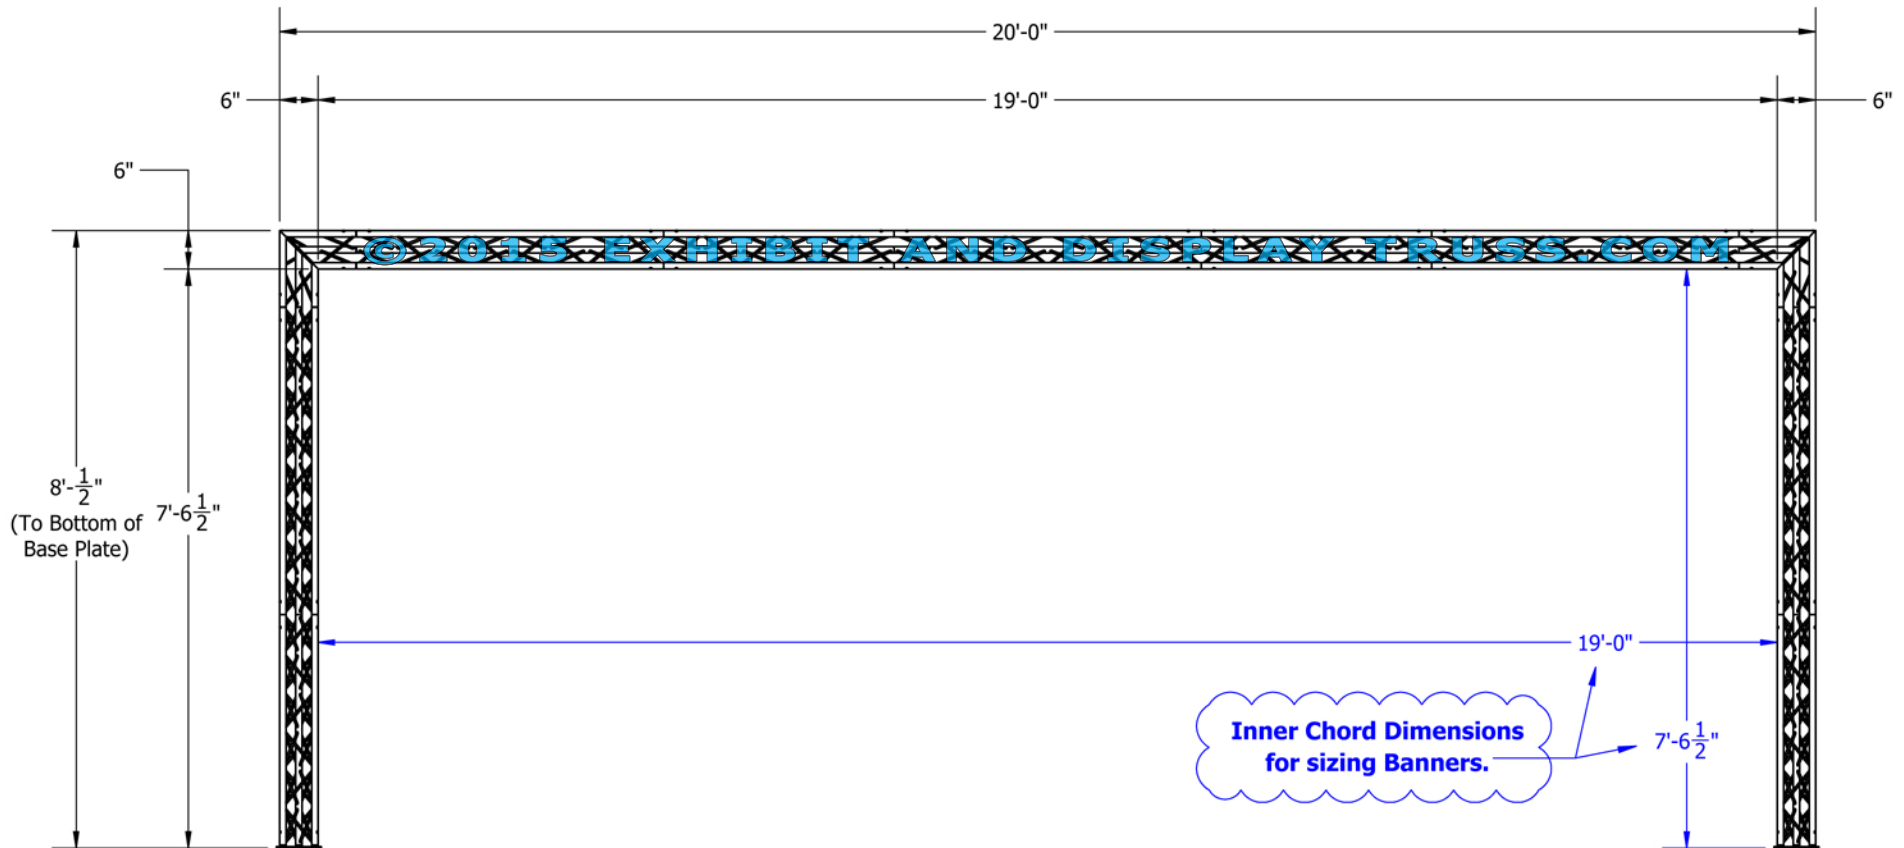

KIT: B21-63

6" Wide Aluminum Truss. 1" Chords with 5/16" Webs

©2015 EXHIBIT AND DISPLAY TRUSS.COM

FRONT VIEW
UNITS: FEET & INCHES

©2015 EXHIBIT AND DISPLAY TRUSS.COM

Toll Free: 855-323-4866
Email: info@exhibitanddisplaytruss.com