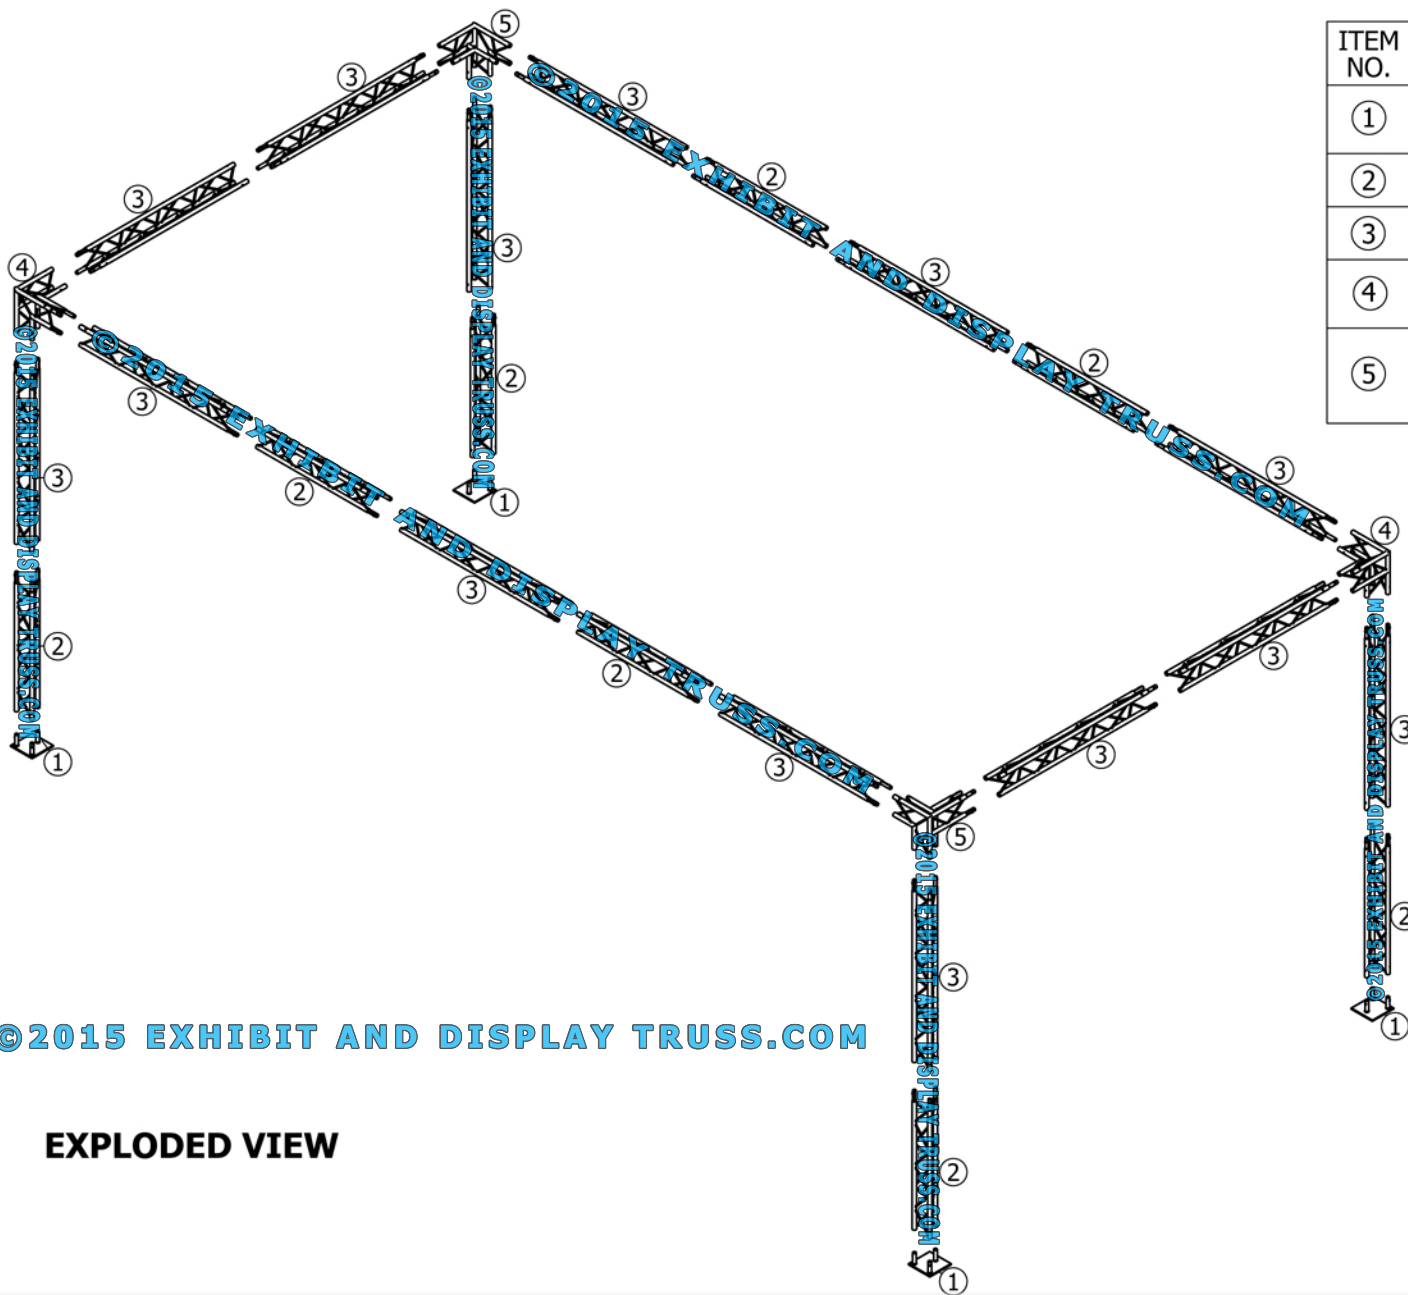

KIT: B21-63

6" Wide Aluminum Truss. 1" Chords with 5/16" Webs

©2015 EXHIBIT AND DISPLAY TRUSS.COM

ITEM NO.	PART NUMBER	DESCRIPTION	QTY.
①	EDT6-BP3	Tri Base Plate (Square)	4
②	EDT6-T3	3'-0" Tri Truss	8
③	EDT6-T4	4'-0" Tri Truss	14
④	EDT6-T3W90L	3 Way 90° Junction "Left"	2
⑤	EDT6-T3W90R	3 Way 90° Junction "Right"	2

©2015 EXHIBIT AND DISPLAY TRUSS.COM

EXPLODED VIEW

Toll Free: 855-323-4866
 Email: info@exhibitanddisplaytruss.com

ExhibitAndDisplayTruss.com