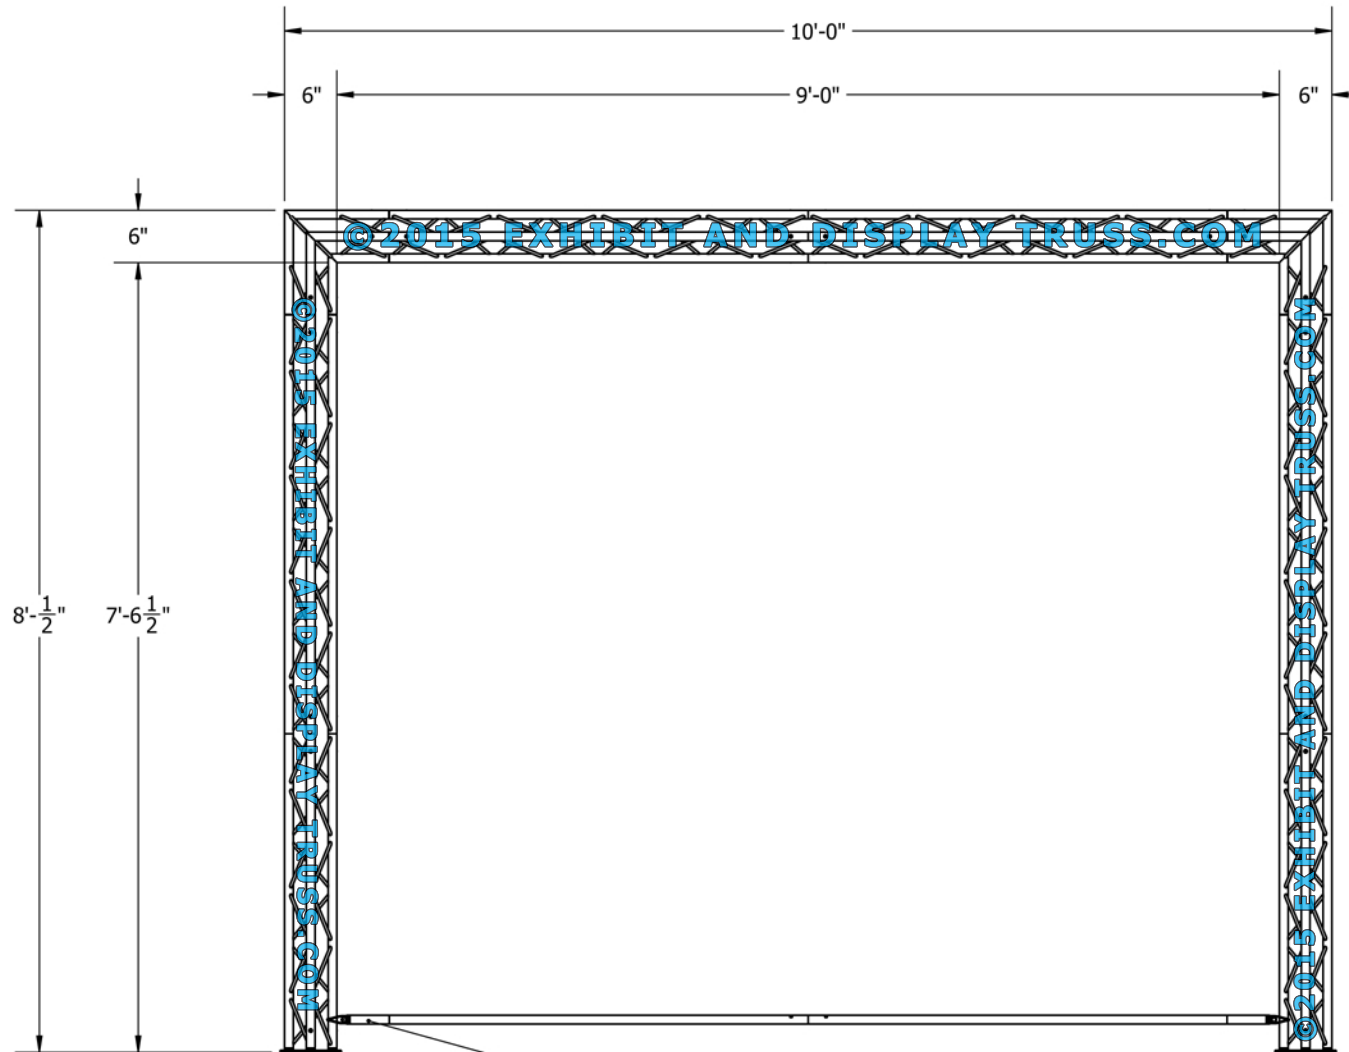

KIT: A37-63

Banner Frame/Archway

6" Wide Aluminum Truss. 1" Chords with 5/16" Webs

©2015 EXHIBIT AND DISPLAY TRUSS.COM

FRONT VIEW
UNITS: FEET & INCHES

Extender Hooks allow tube to be adjusted to desired height.