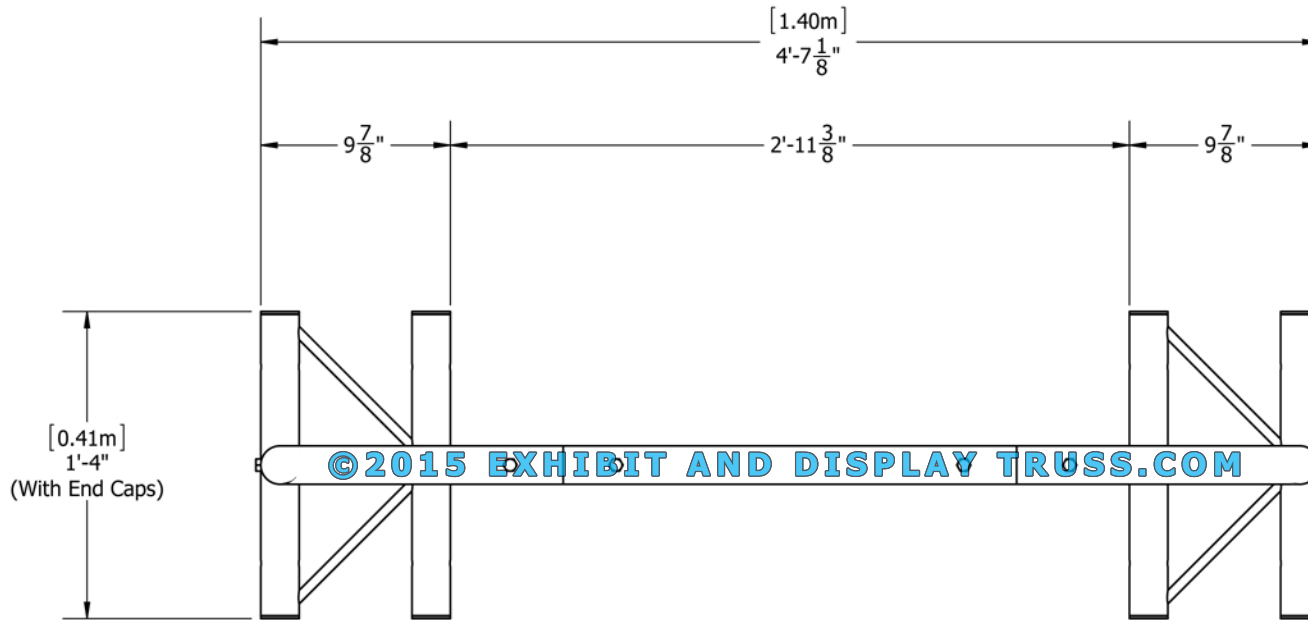

KIT: A35-102

10" Wide Aluminum Truss. 2" Chords with 1/2" Webs

Portable Banner Stand/Banner Frame

©2015 EXHIBIT AND DISPLAY TRUSS.COM

Top View
Units: Feet & Inches
[Meters]

©2015 EXHIBIT AND DISPLAY TRUSS.COM