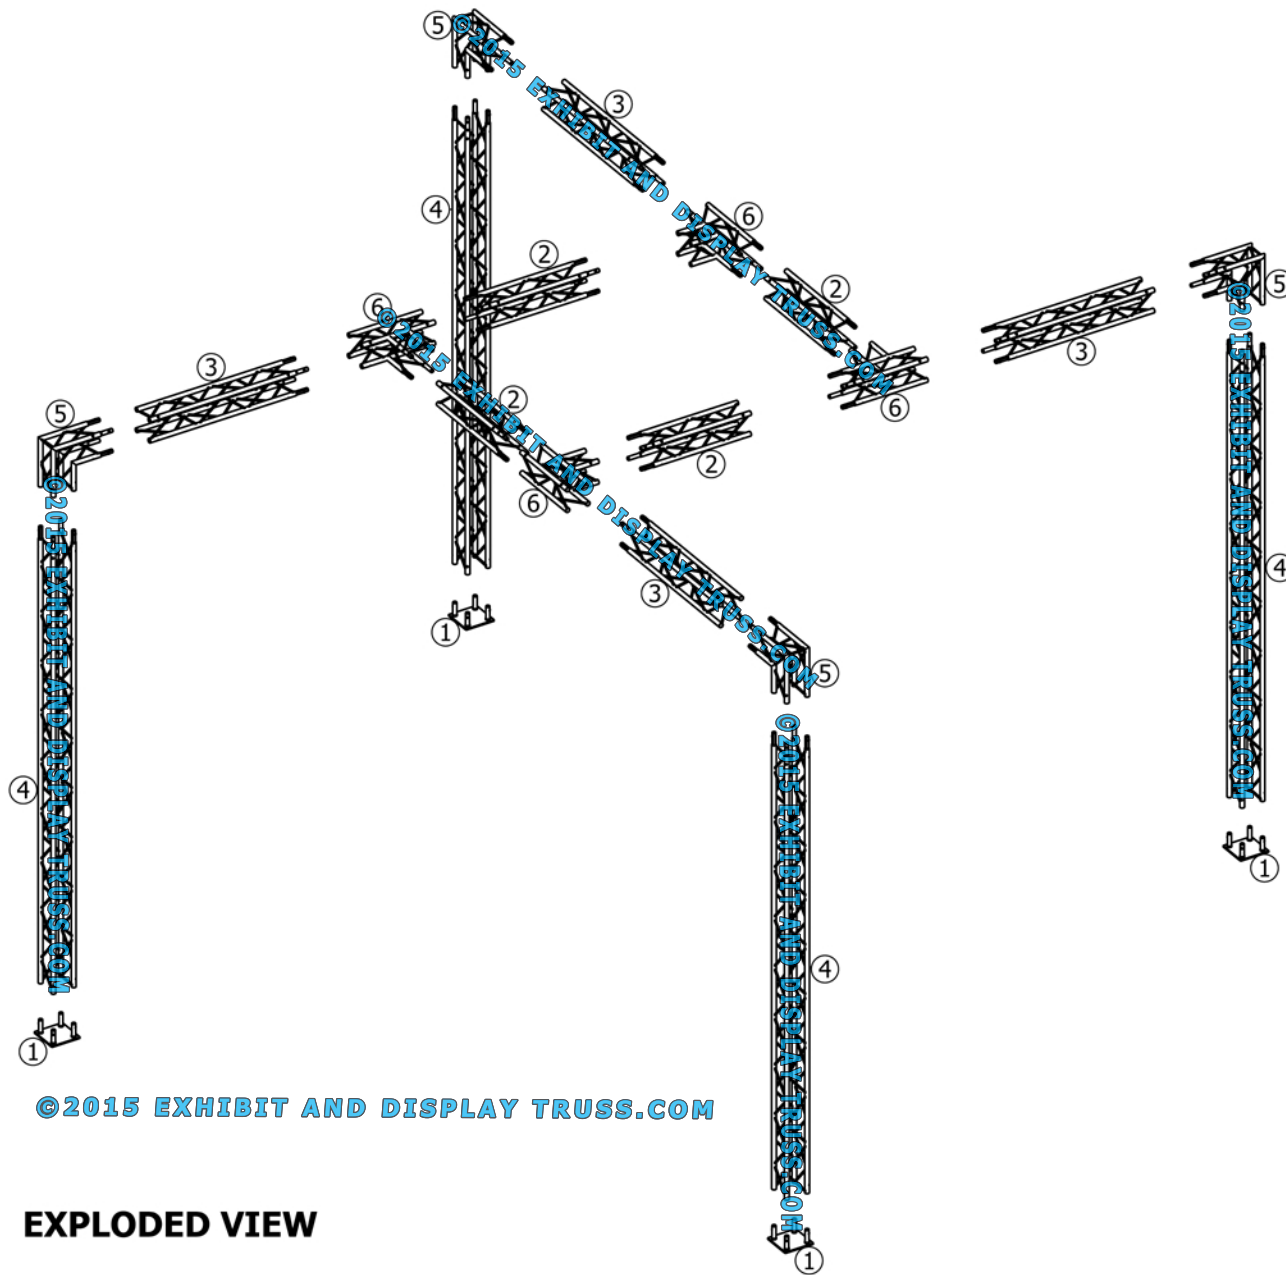

# KIT: A34-64

## 6" Wide Aluminum Truss. 1" Chords with 5/16" Webs

©2015 EXHIBIT AND DISPLAY TRUSS.COM

©2015 EXHIBIT AND DISPLAY TRUSS.COM

**EXPLODED VIEW**

ITEM NO.	PART NUMBER	DESCRIPTION	QTY.
①	EDT6-BP4	Box Base Plate	4
②	EDT6-B2	2'-0" Box Truss	4
③	EDT6-B3	3'-0" Box Truss	4
④	EDT6-B9	9'-0" Box Truss	4
⑤	EDT6-B2W90	2 Way 90° Junction	4
⑥	EDT6-B3WT	3 Way 90° "T" Junction	4