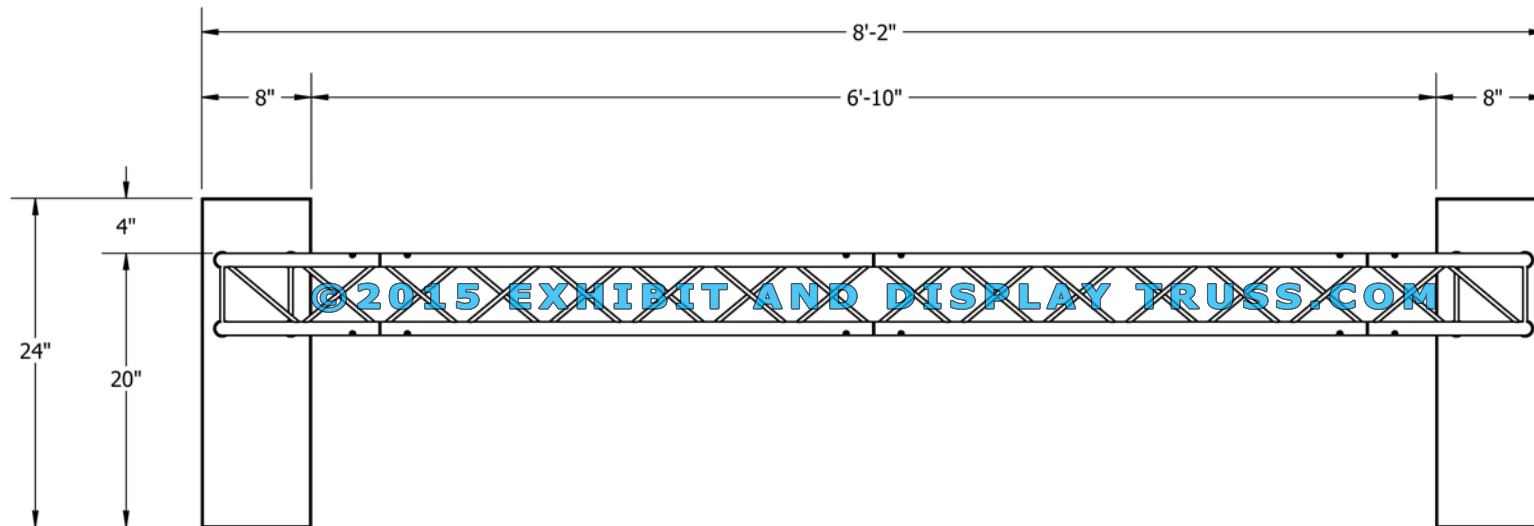

KIT: A28-64

6" Wide Aluminum Truss. 1" Chords with 5/16" Webs

©2015 EXHIBIT AND DISPLAY TRUSS.COM

TOP VIEW
UNITS: FEET & INCHES