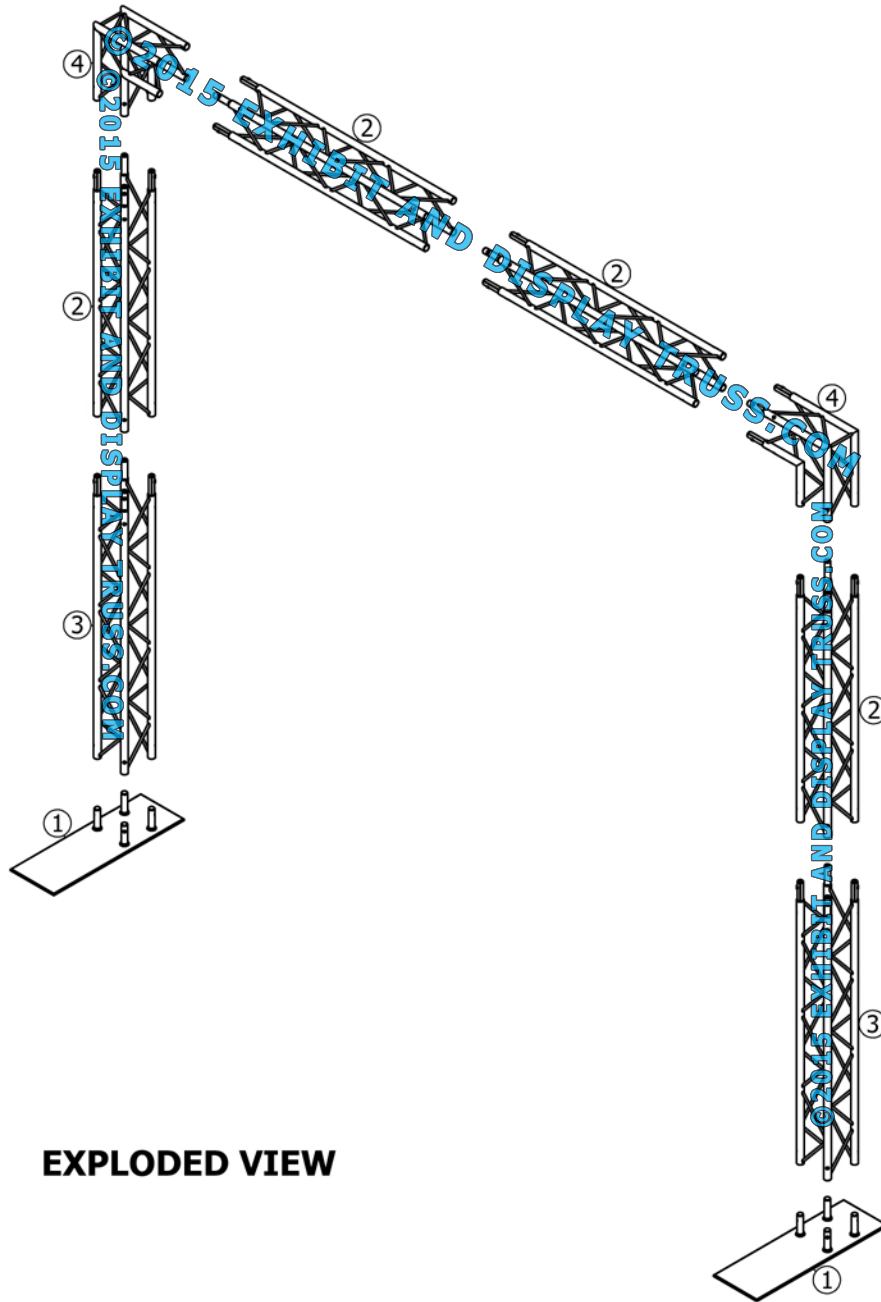

# KIT: A28-64

6" Wide Aluminum Truss. 1" Chords with 5/16" Webs

©2015 EXHIBIT AND DISPLAY TRUSS.COM

**EXPLODED VIEW**

ITEM NO.	PART NUMBER	DESCRIPTION	QTY.
①	EDT6-BP4c	Box Base Plate (Offset)	2
②	EDT6-B3	3'-0" Box Truss	4
③	EDT6-B3-6	3'-6" Box Truss	2
④	EDT6-B2W90	2 Way 90° Junction	2