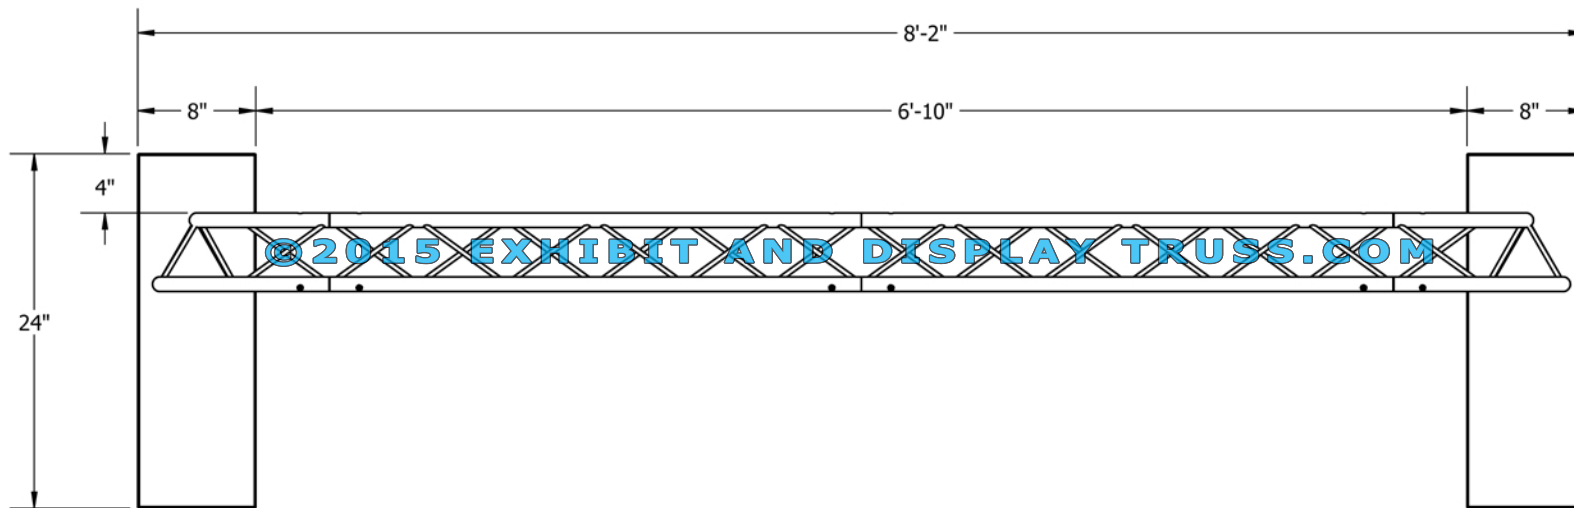

KIT: A28-63

6" Wide Aluminum Truss. 1" Chords with 5/16" Webs

©2015 EXHIBIT AND DISPLAY TRUSS.COM

TOP VIEW
UNITS: FEET & INCHES