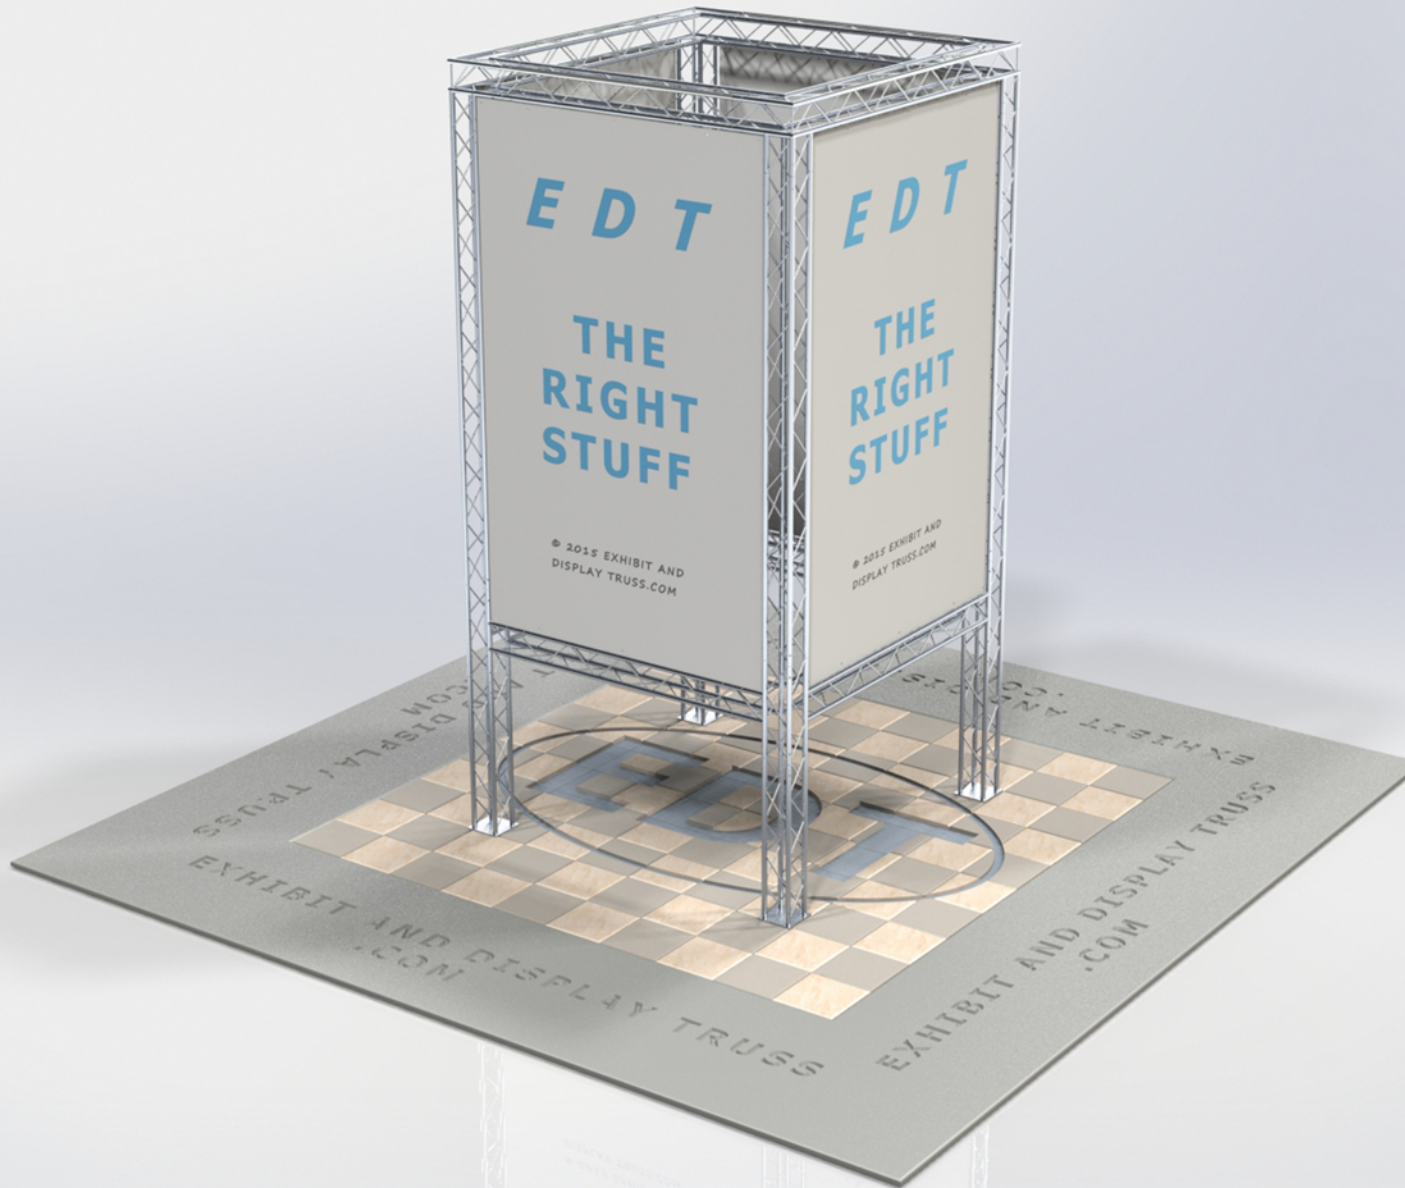

KIT: A27-64

6" Wide Aluminum Truss. 1" Chords with 5/16" Webs

©2015 EXHIBIT AND DISPLAY TRUSS.COM

Toll Free: 855-323-4866
Email: info@exhibitanddisplaytruss.com

ExhibitAndDisplayTruss.com