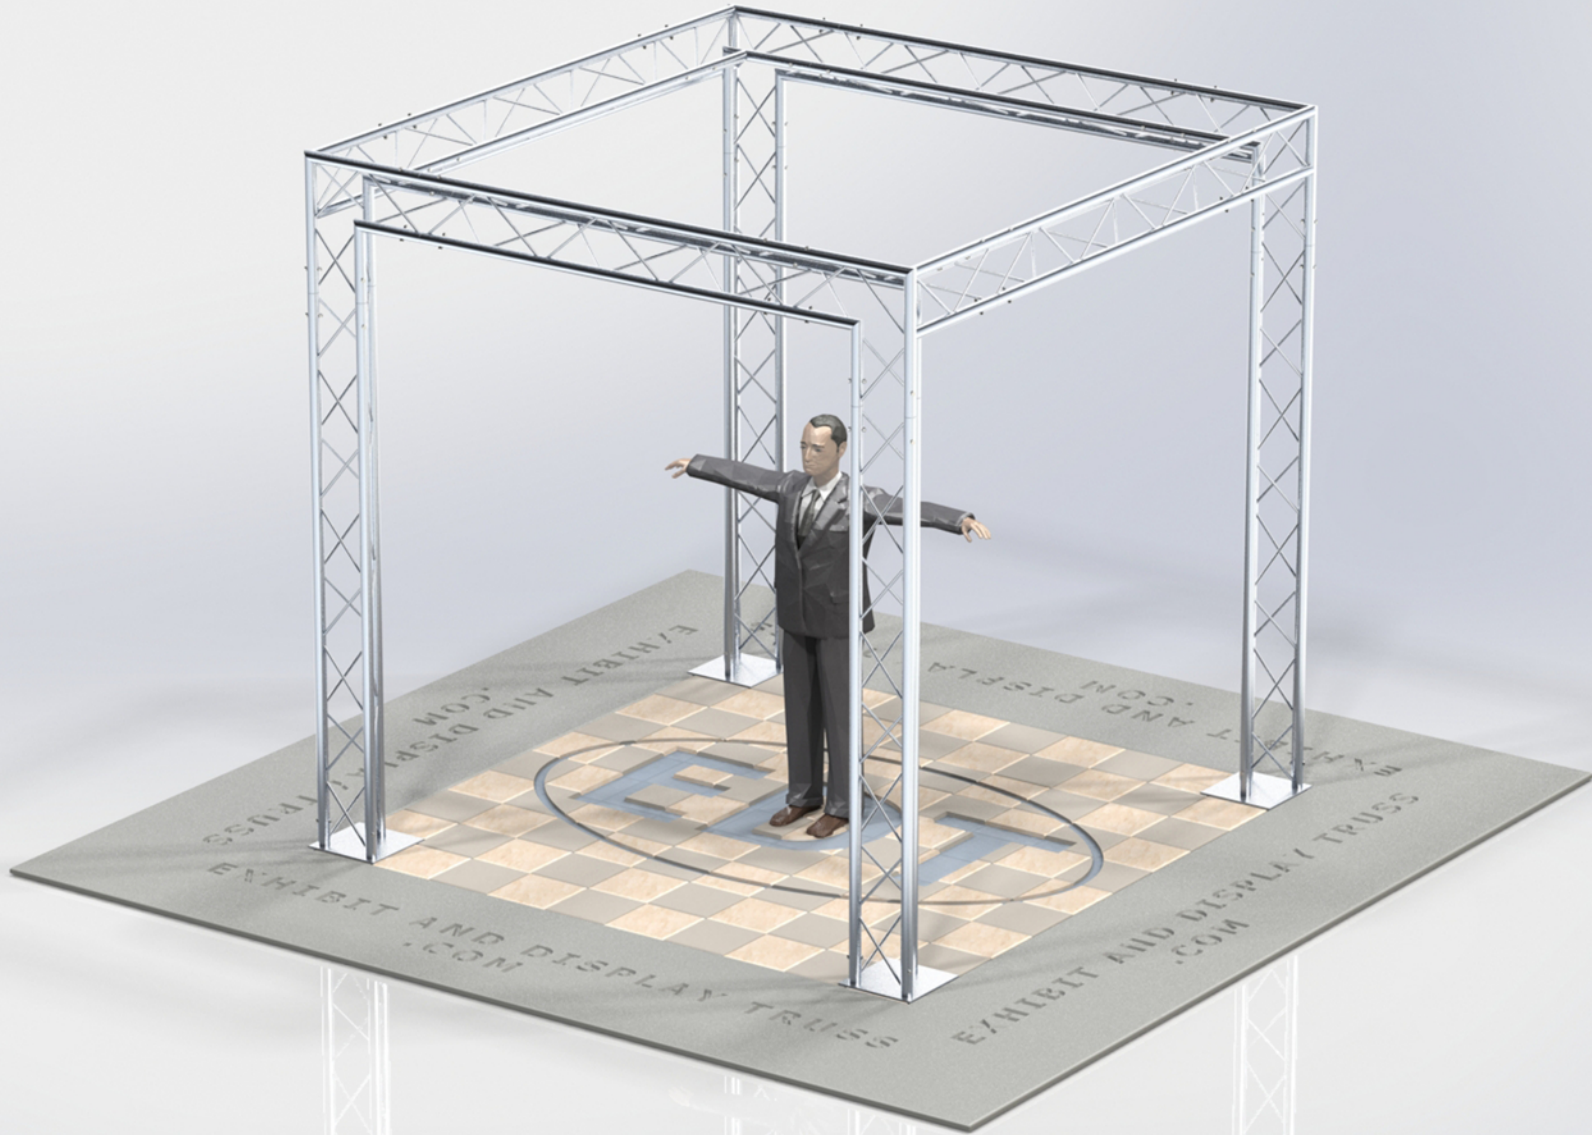

KIT: A21-123

12" Wide Aluminum Truss. 2" Chords with 1/2" Webs

©2015 EXHIBIT AND DISPLAY TRUSS.COM

Toll Free: 855-323-4866
Email: info@exhibitanddisplaytruss.com

ExhibitAndDisplayTruss.com