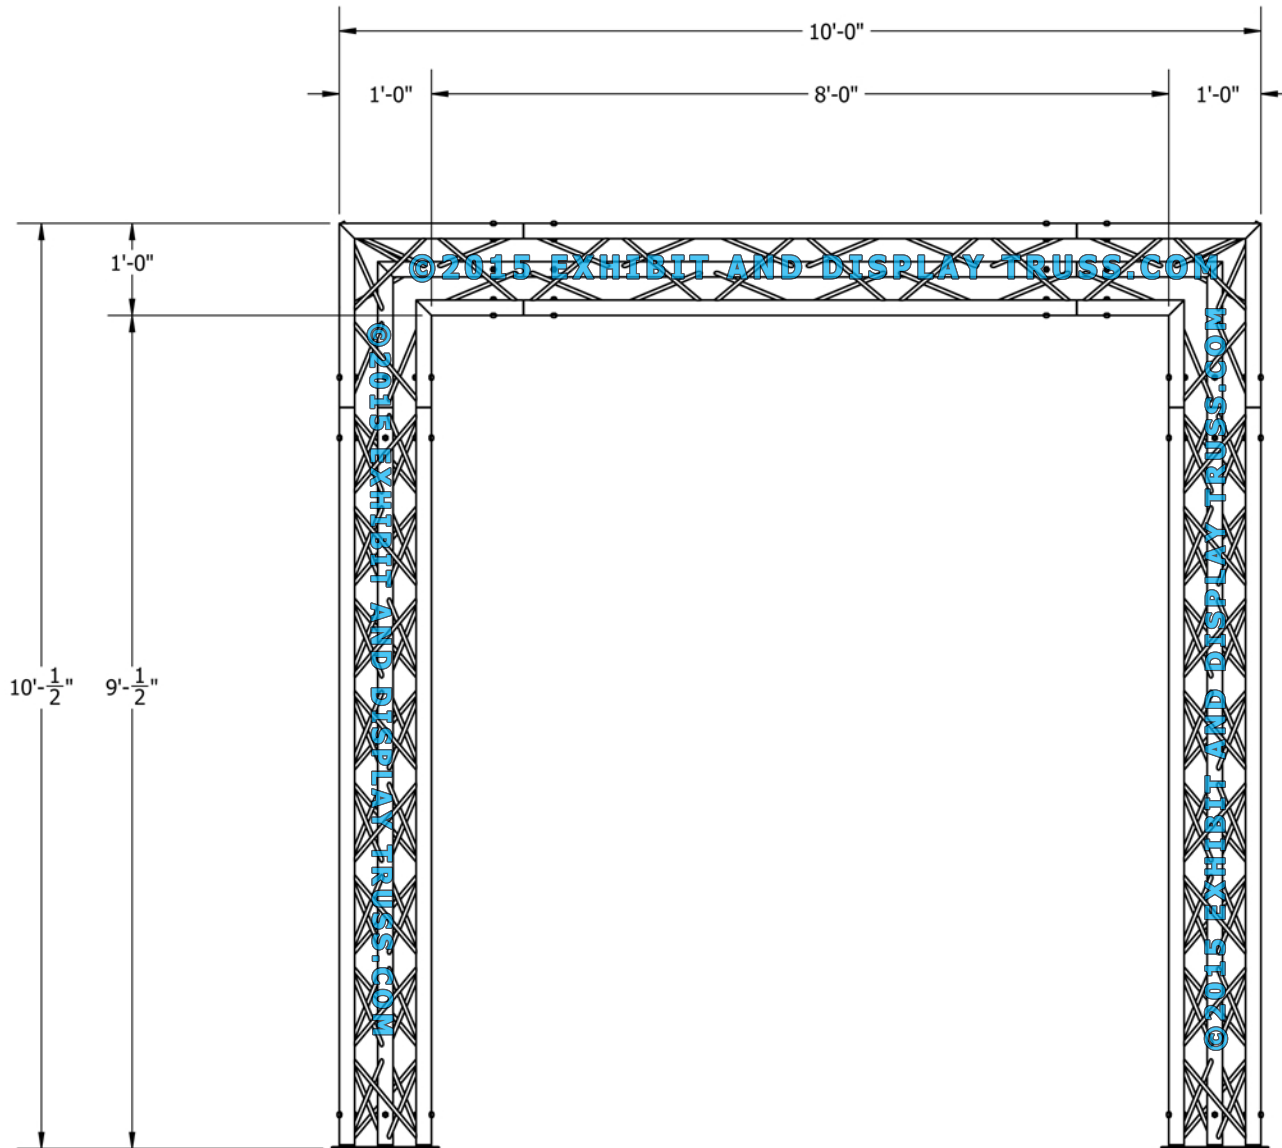

KIT: A21-123

12" Wide Aluminum Truss. 2" Chords with 1/2" Webs

©2015 EXHIBIT AND DISPLAY TRUSS.COM

FRONT VIEW
UNITS: FEET & INCHES

©2015 EXHIBIT AND DISPLAY TRUSS.COM