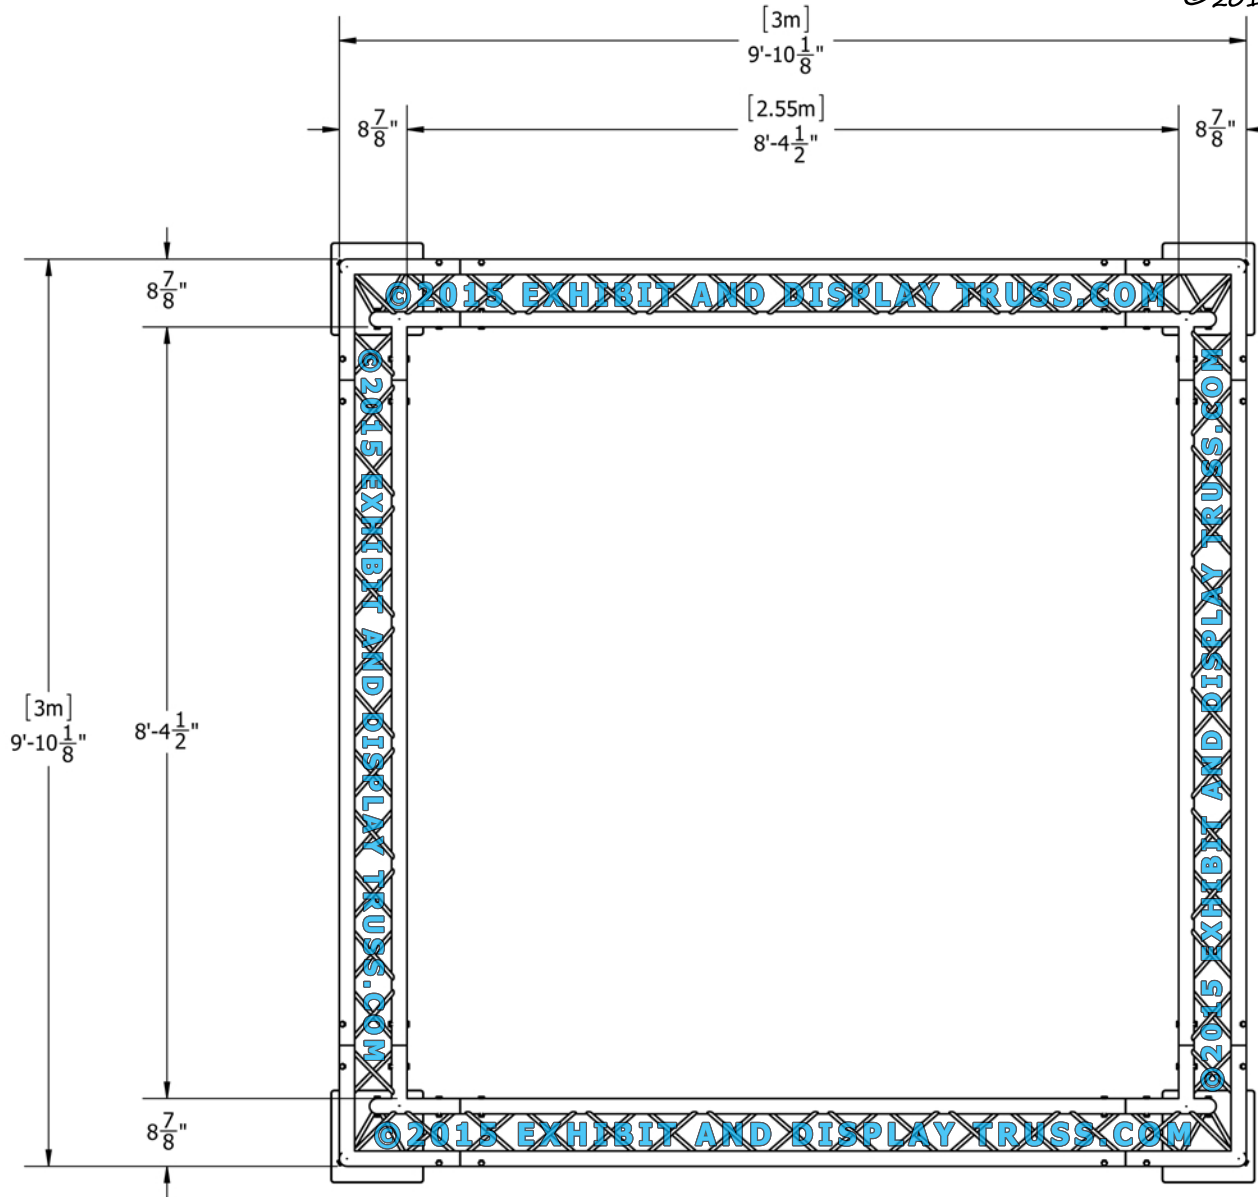

KIT: A21-103

10" Wide Aluminum Truss. 2" Chords with 1/2" Webs

©2015 EXHIBIT AND DISPLAY TRUSS.COM

Top View
Units: Feet & Inches
[Meters]

©2015 EXHIBIT AND DISPLAY TRUSS.COM

Toll Free: 855-323-4866
Email: info@exhibitanddisplaytruss.com