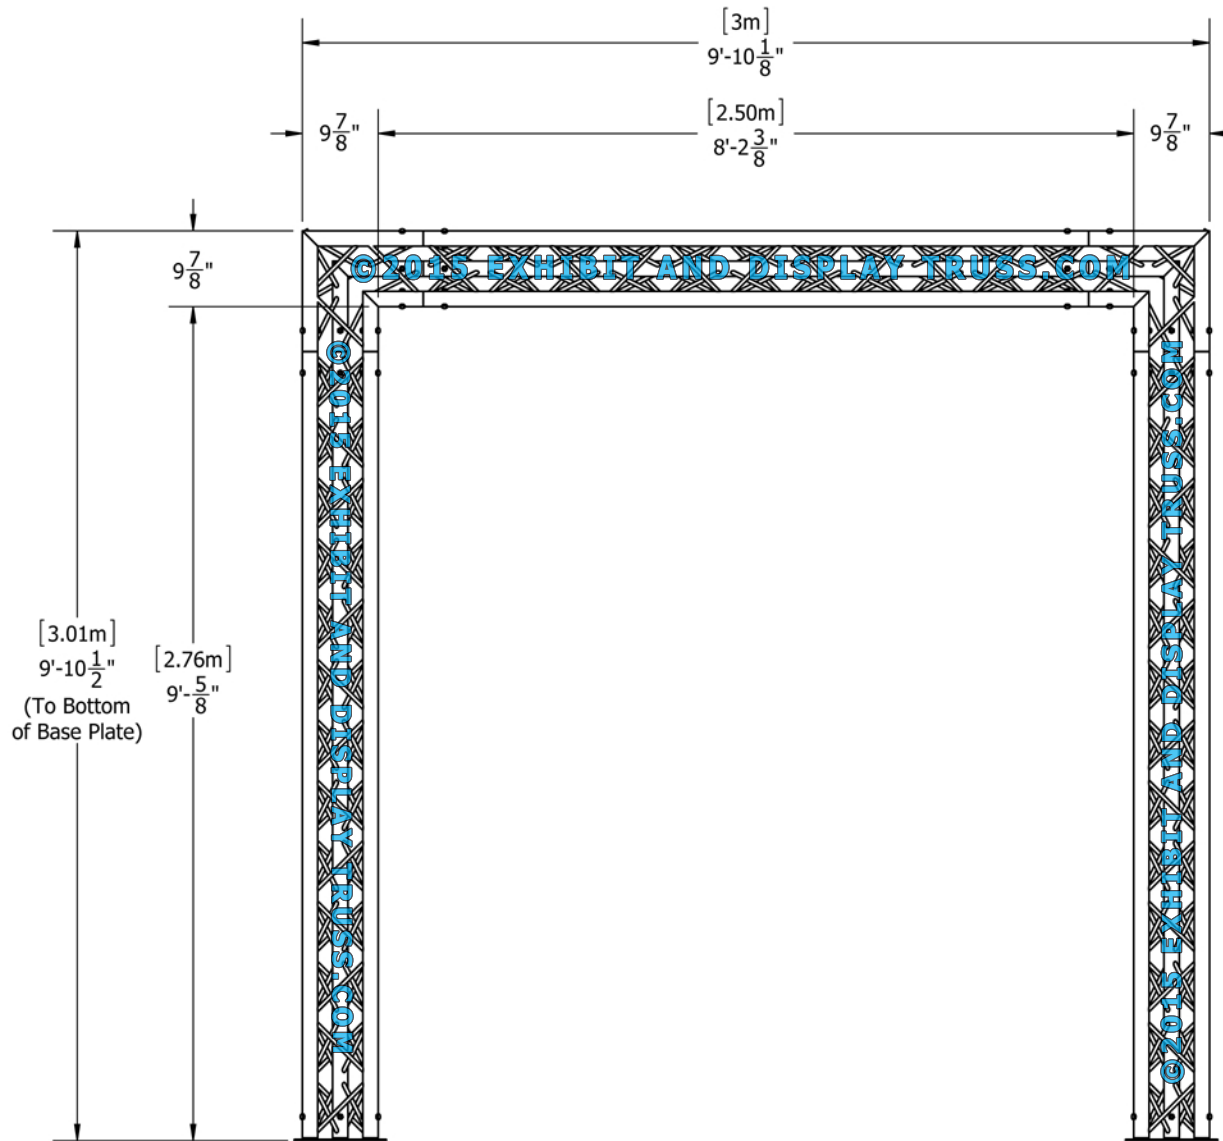

KIT: A21-103

10" Wide Aluminum Truss. 2" Chords with 1/2" Webs

©2015 EXHIBIT AND DISPLAY TRUSS.COM

Front View
Units: Feet & Inches
[Meters]

©2015 EXHIBIT AND DISPLAY TRUSS.COM