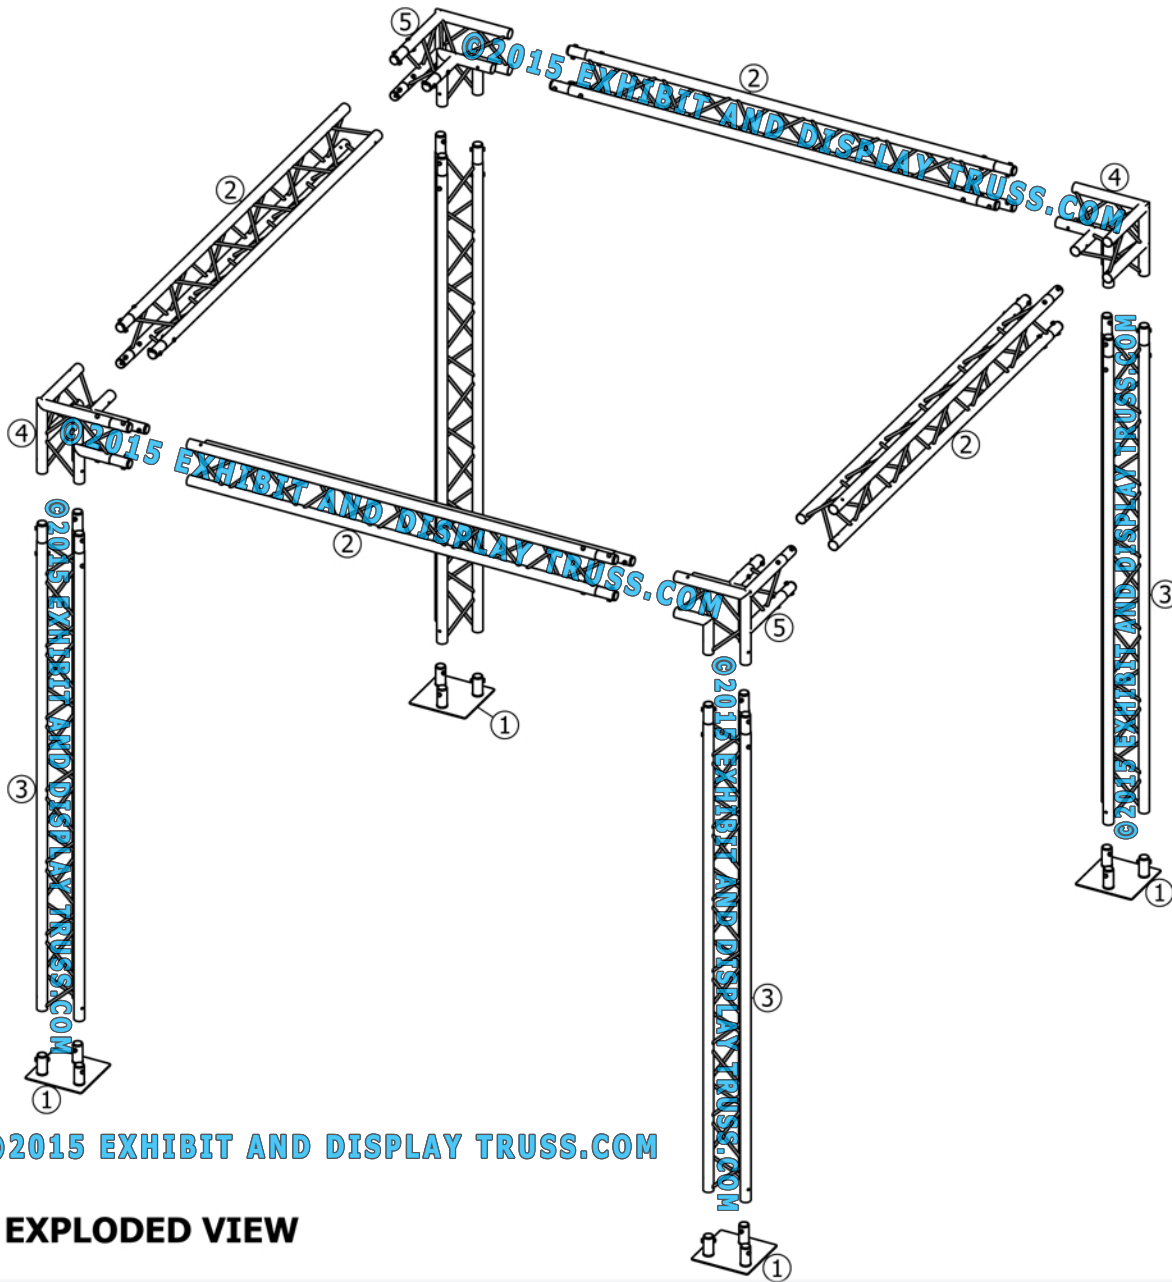

KIT: A21-103

10" Wide Aluminum Truss. 2" Chords with 1/2" Webs

©2015 EXHIBIT AND DISPLAY TRUSS.COM

©2015 EXHIBIT AND DISPLAY TRUSS.COM

EXPLODED VIEW

ITEM NO.	PART NUMBER	DESCRIPTION	QTY.
①	EDT10-BP3	Tri Base Plate (square)	4
②	EDT10-T2.2	2.2m Tri Truss	4
③	EDT10-T2.6	2.6m Tri Truss	4
④	EDT10-T3W90L	3 Way 90° Junction "Left"	2
⑤	EDT10-T3W90R	3 Way 90° Junction "Right"	2