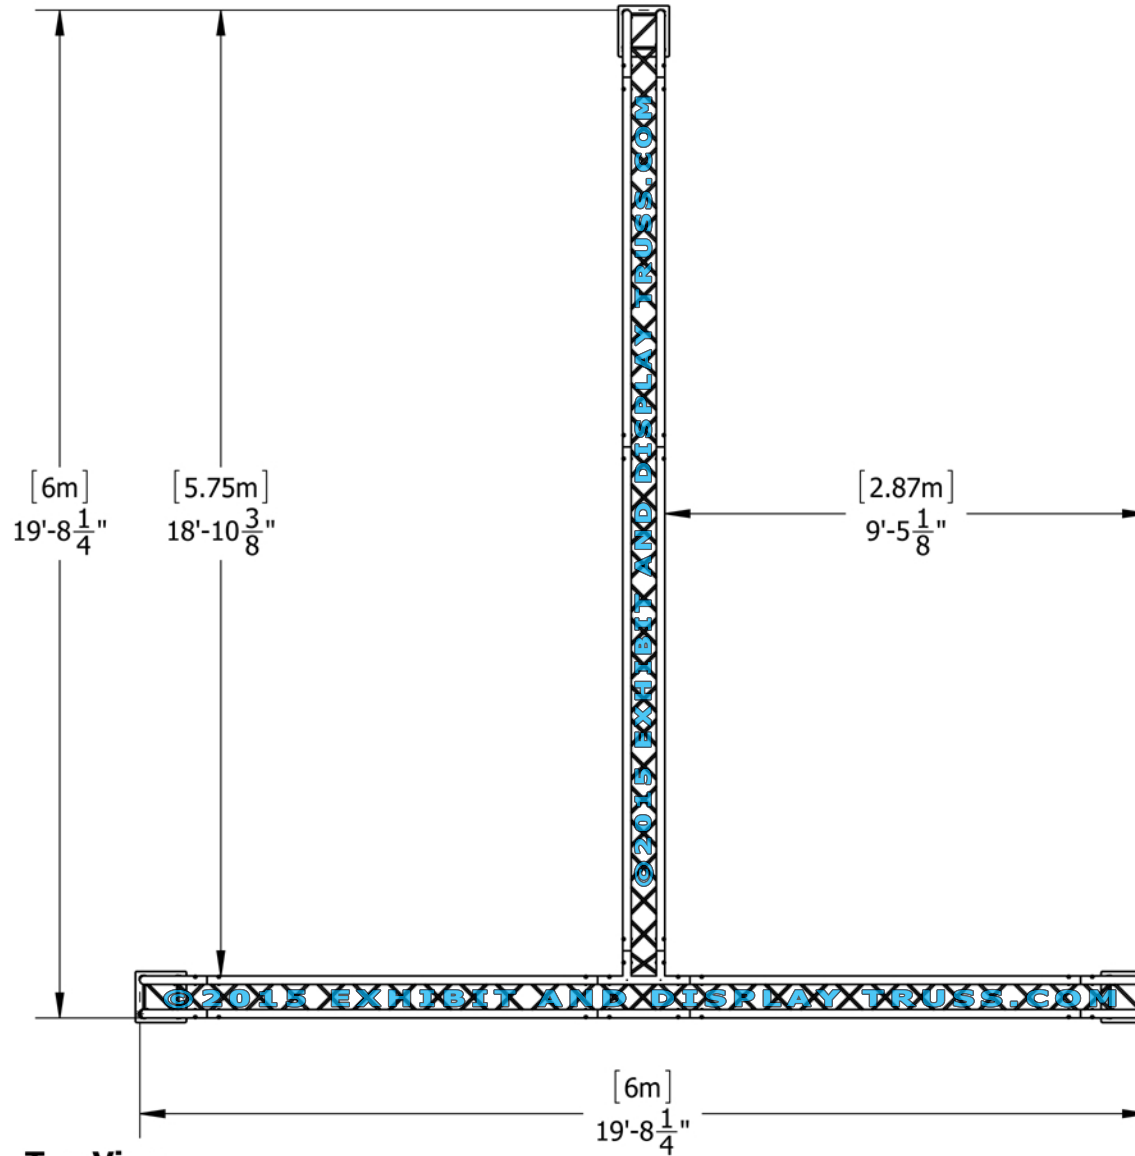

KIT: C25-104

10" Wide Aluminum Truss. 2" Chords with 1/2" Webs

©2015 EXHIBIT AND DISPLAY TRUSS.COM

Top View
Units: Feet & Inches
[Meters]