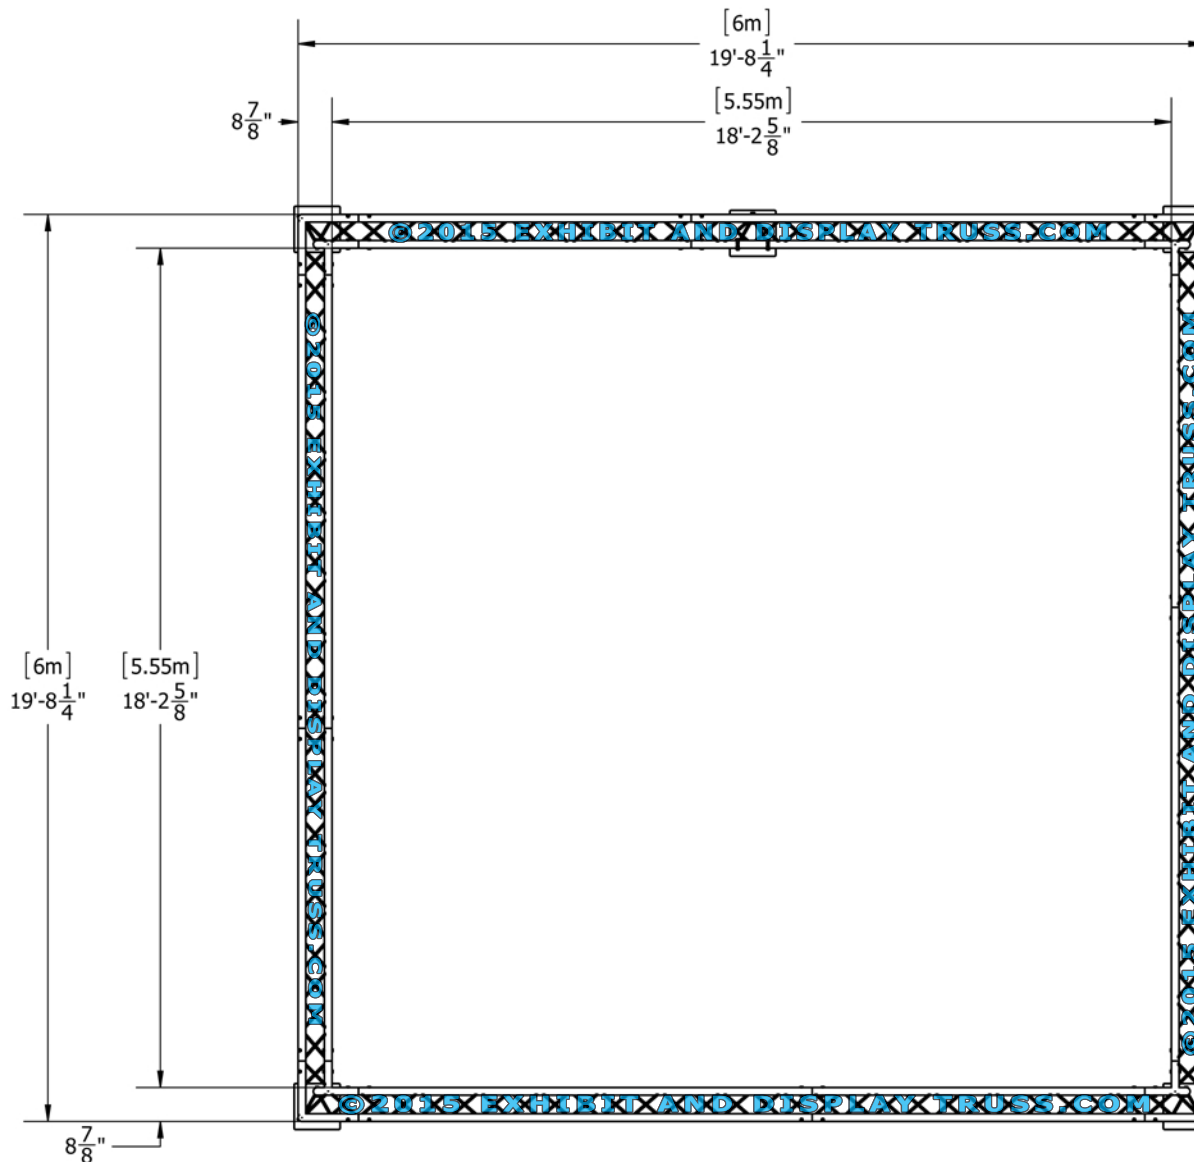

KIT: C22-103

10" Wide Aluminum Truss. 2" Chords with 1/2" Webs

©2015 EXHIBIT AND DISPLAY TRUSS.COM

Top View
Units: Feet & Inches
[Meters]