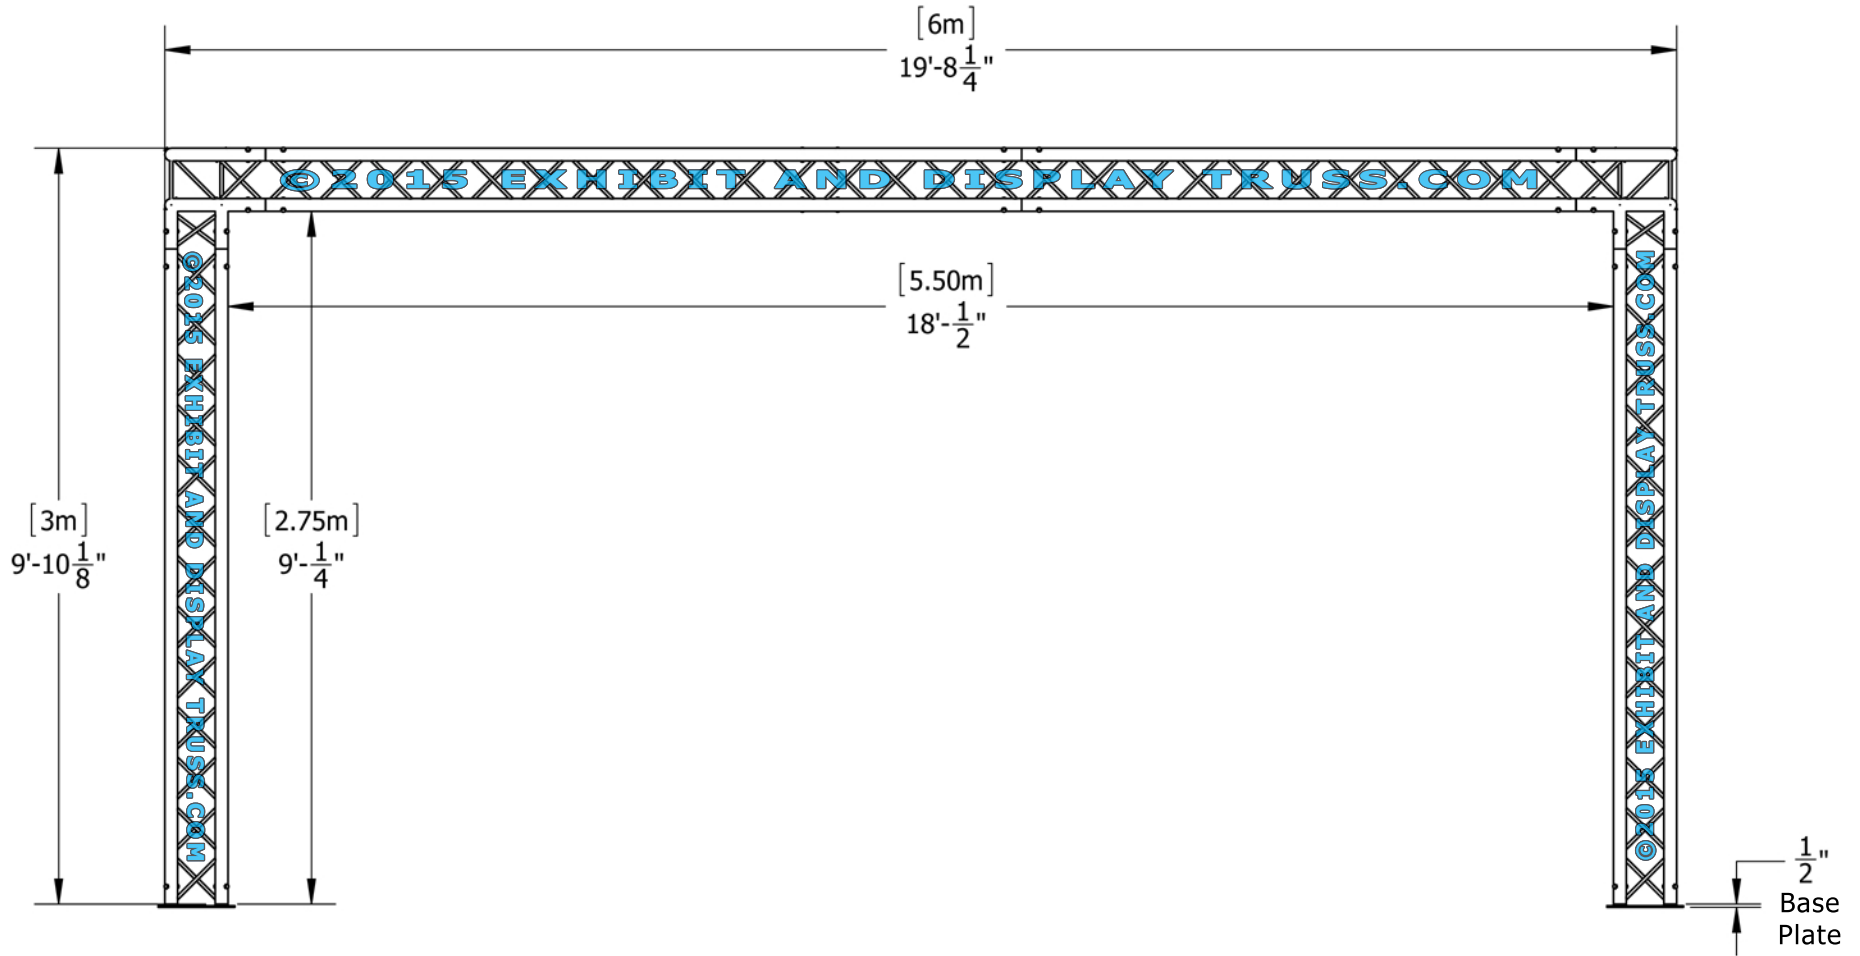

# KIT: C21-104

10" Wide Aluminum Truss. 2" Chords with 1/2" Webs

©2015 EXHIBIT AND DISPLAY TRUSS.COM

Front View  
Units: Feet & Inches  
[Meters]