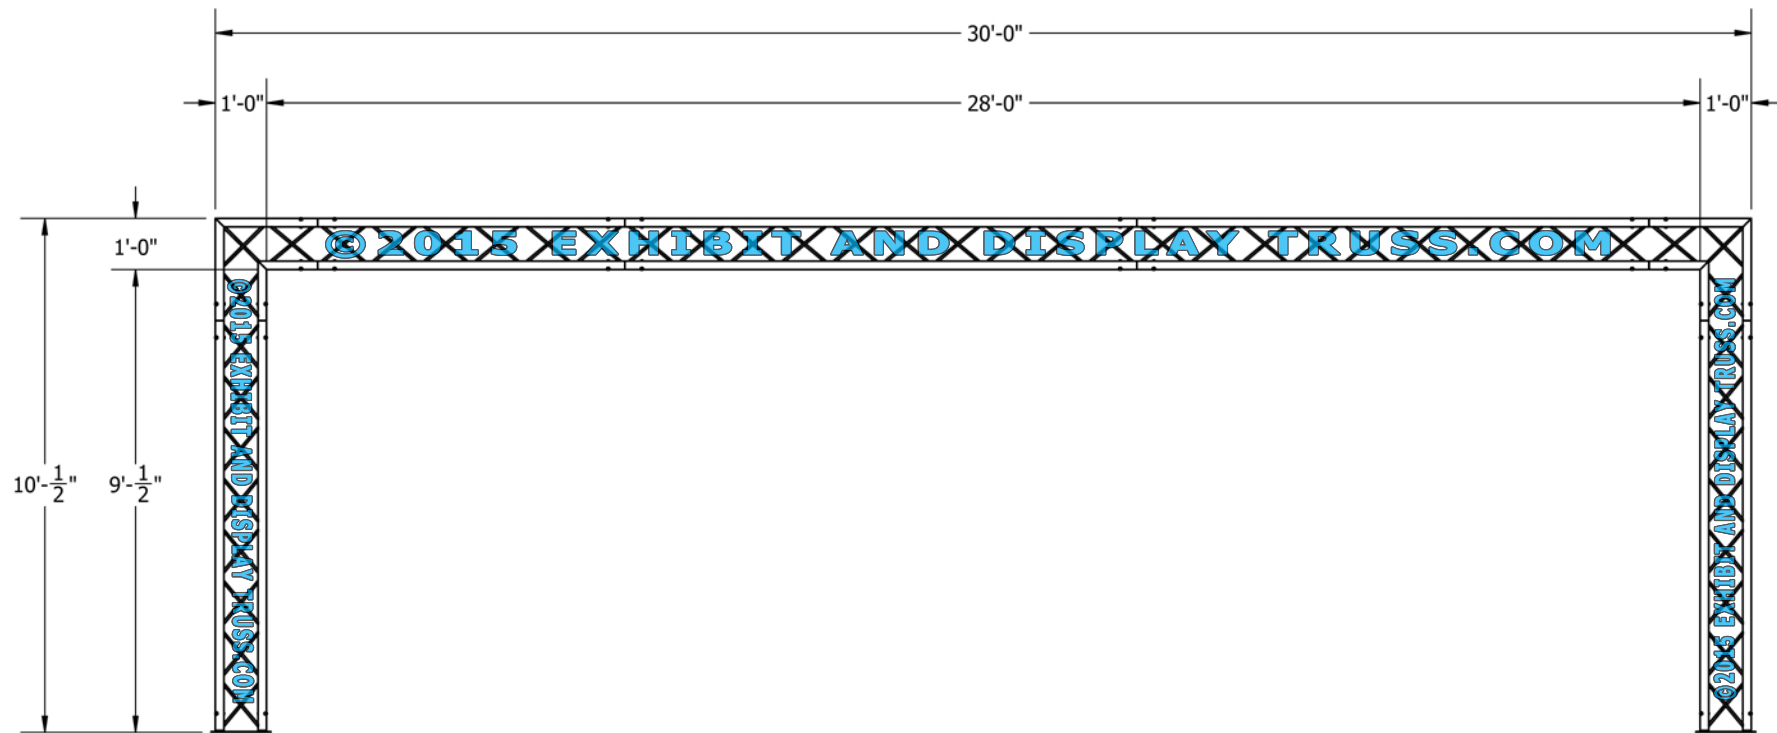

KIT: B31-124

12" Wide Aluminum Truss. 2" Chords with 1/2" Webs

©2015 EXHIBIT AND DISPLAY TRUSS.COM

FRONT VIEW
UNITS: FEET & INCHES