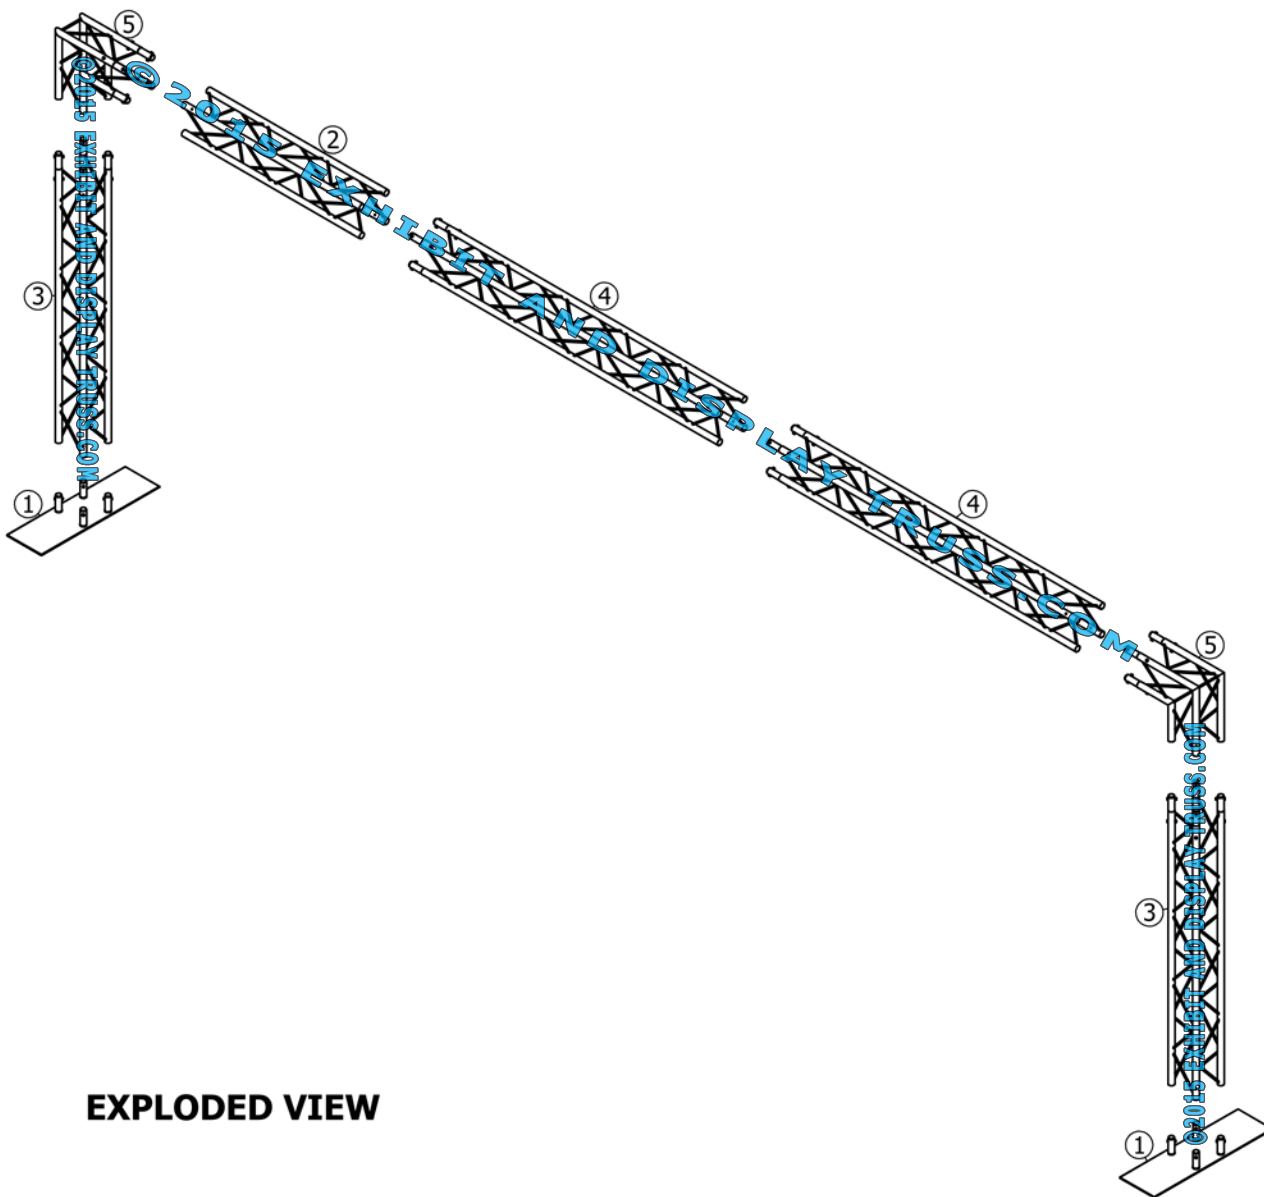

# KIT: B31-124

12" Wide Aluminum Truss. 2" Chords with 1/2" Webs

©2015 EXHIBIT AND DISPLAY TRUSS.COM

**EXPLODED VIEW**

ITEM NO.	PART NUMBER	DESCRIPTION	QTY.
①	EDT12-BP4c	14" x 48" Box Base Plate	2
②	EDT12-B6	6'-0" Box Truss	1
③	EDT12-B8	8'-0" Box Truss	2
④	EDT12-B10	10'-0" Box Truss	2
⑤	EDT12-B2W90	2 Way 90° Junction	2