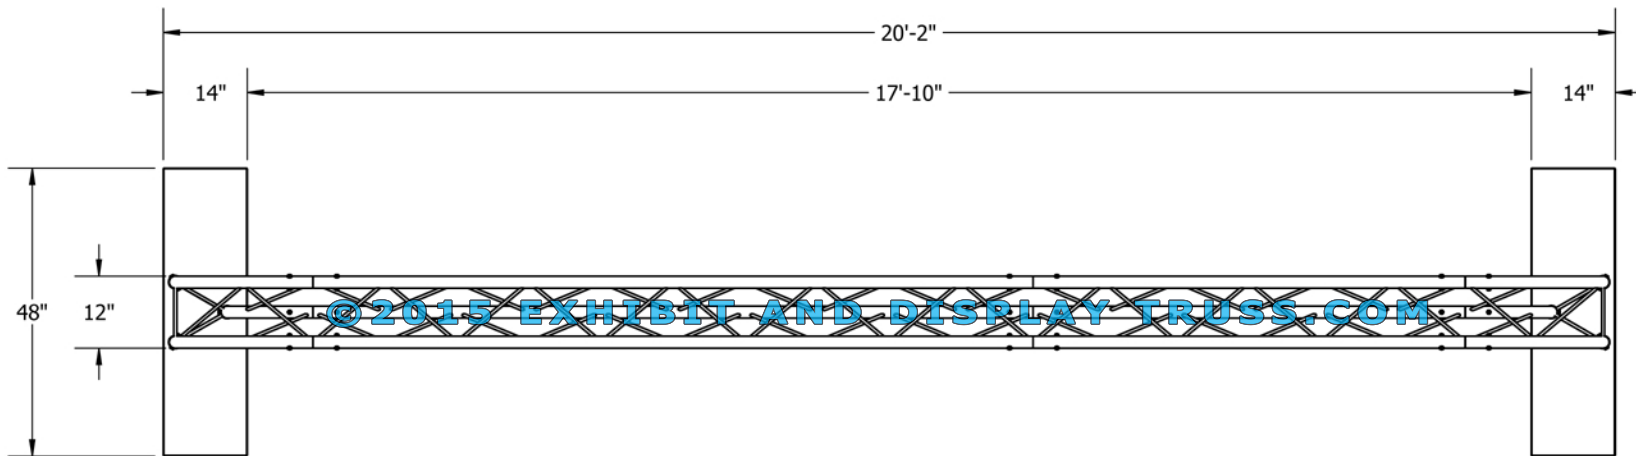

KIT: B30-123

12" Wide Aluminum Truss. 2" Chords with 1/2" Webs

©2015 EXHIBIT AND DISPLAY TRUSS.COM

TOP VIEW
UNITS: FEET & INCHES