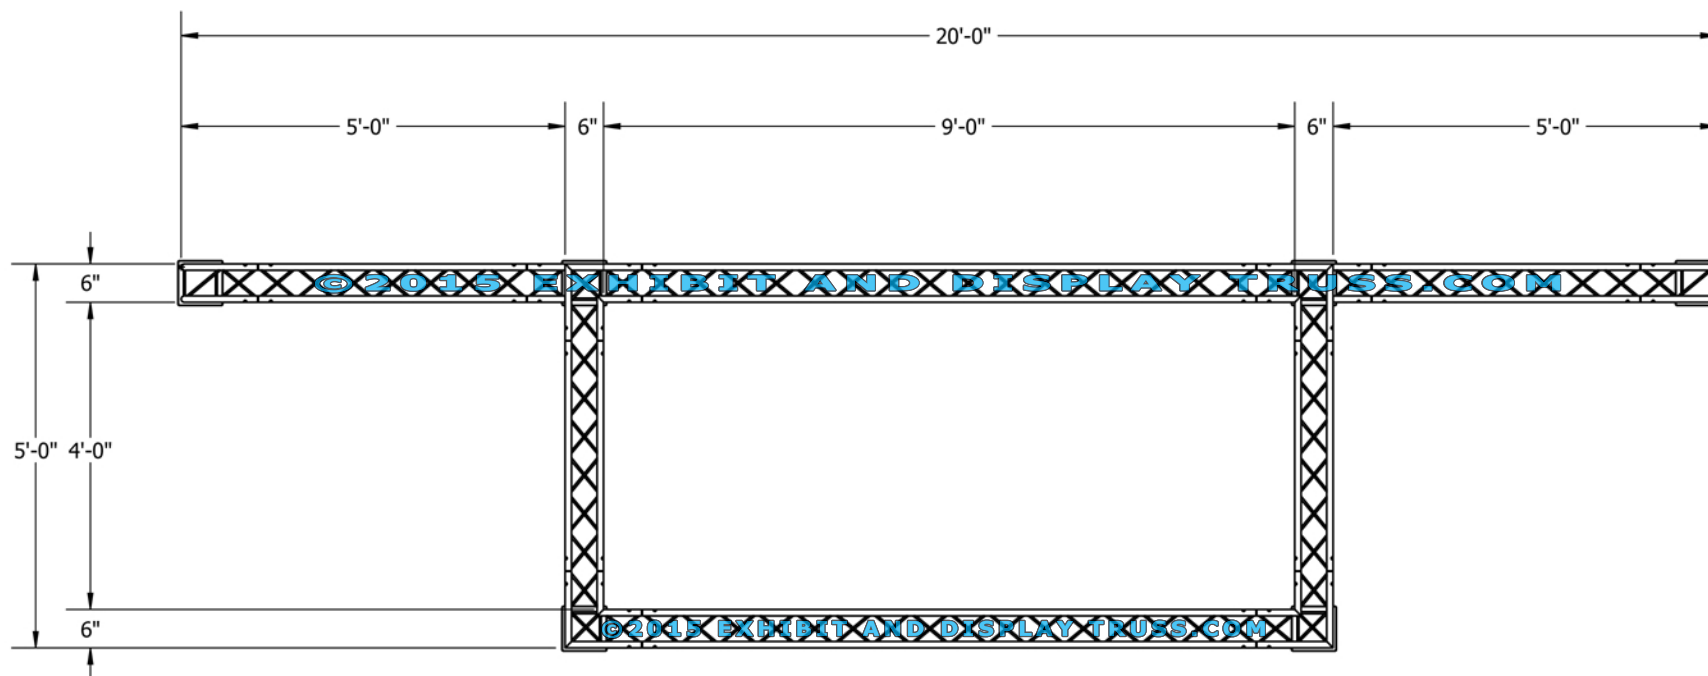

KIT: B29-64

6" Wide Aluminum Truss. 1" Chords with 5/16" Webs

©2015 EXHIBIT AND DISPLAY TRUSS.COM

TOP VIEW
UNITS: FEET & INCHES