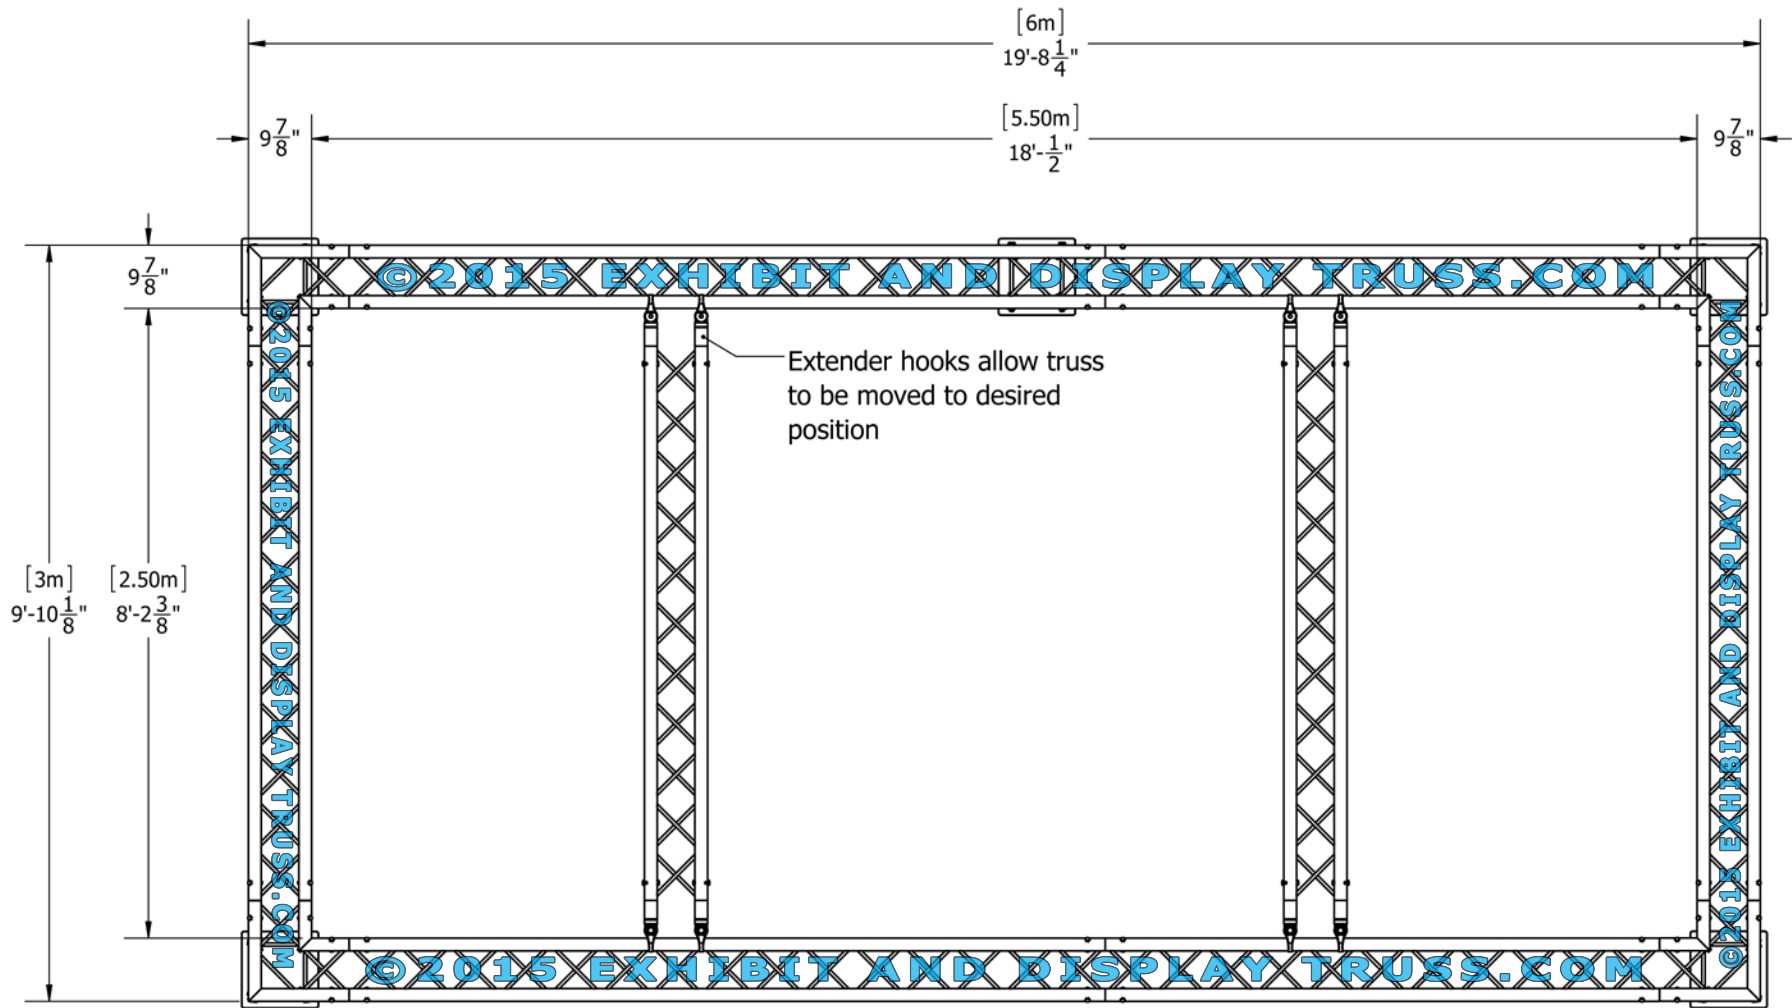

KIT: B28-104

10" Wide Aluminum Truss. 2" Chords with 1/2" Webs

©2015 EXHIBIT AND DISPLAY TRUSS.COM

Top View
Units: Feet & Inches
[Meters]

Toll Free: 855-323-4866
Email: info@exhibitanddisplaytruss.com

ExhibitAndDisplayTruss.com