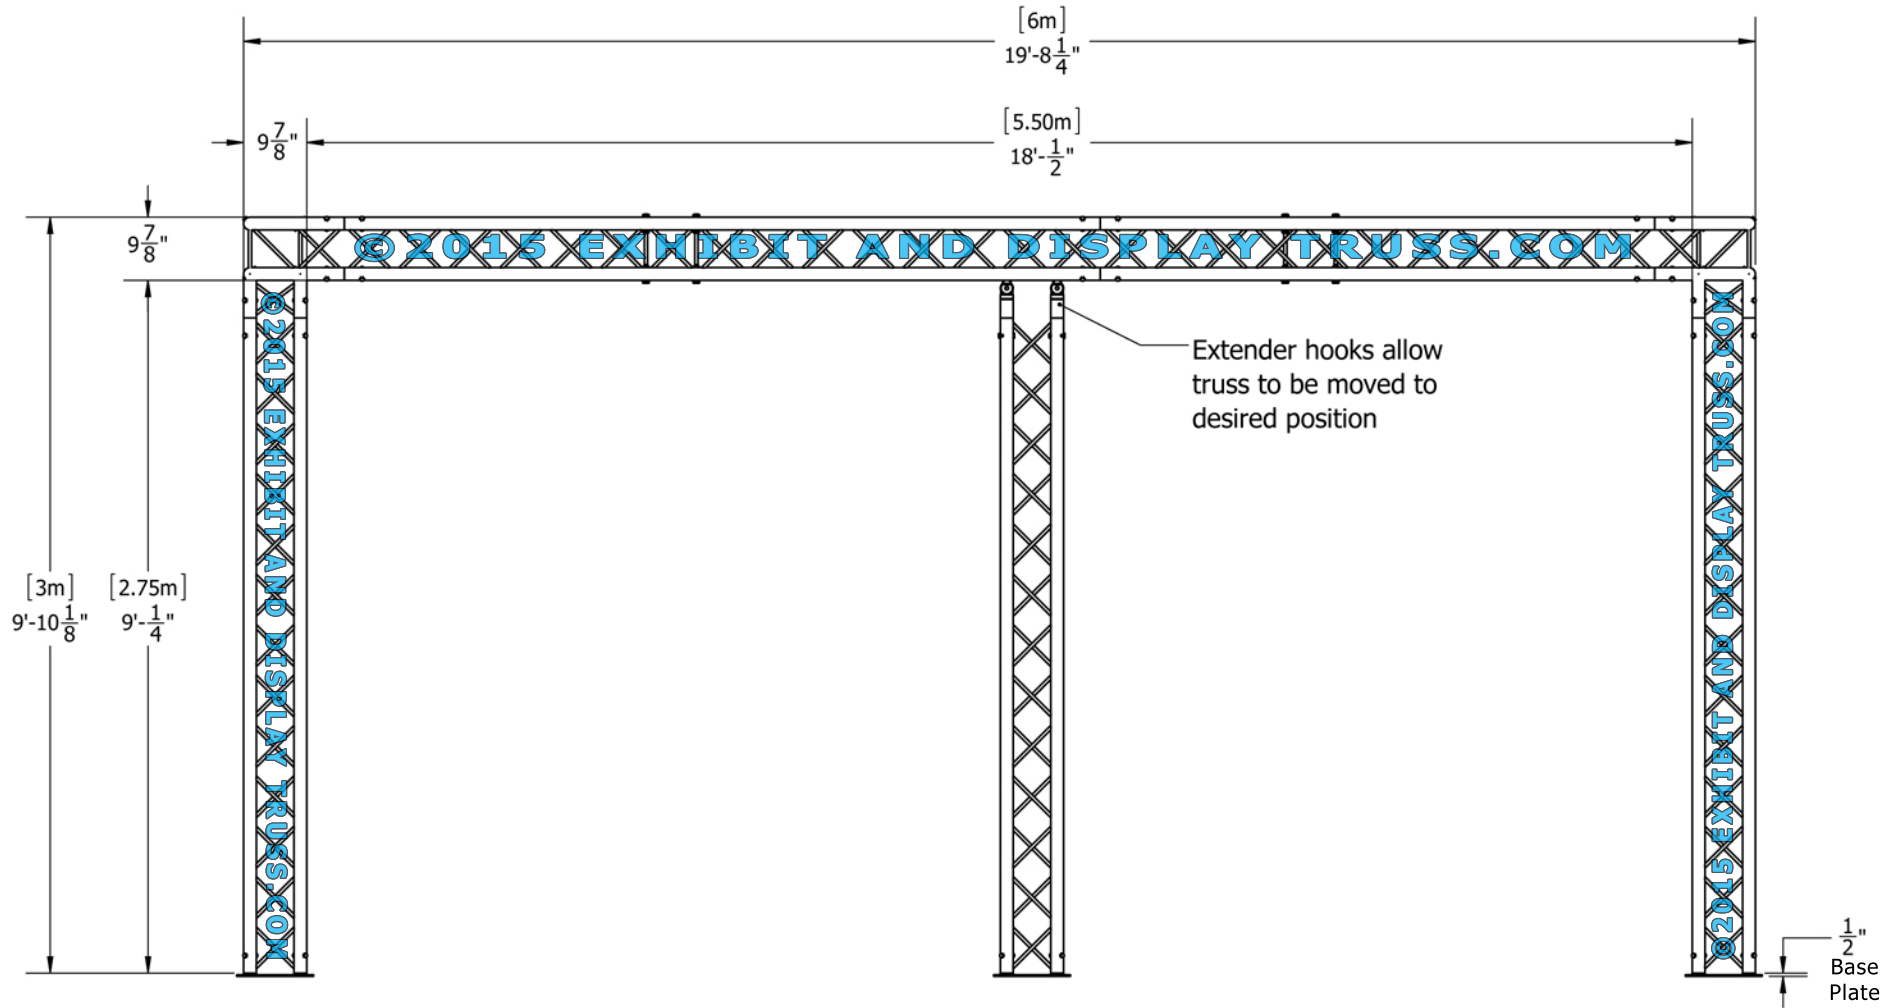

KIT: B28-104

10" Wide Aluminum Truss. 2" Chords with 1/2" Webs

©2015 EXHIBIT AND DISPLAY TRUSS.COM

Front View
Units: Feet & Inches
[Meters]