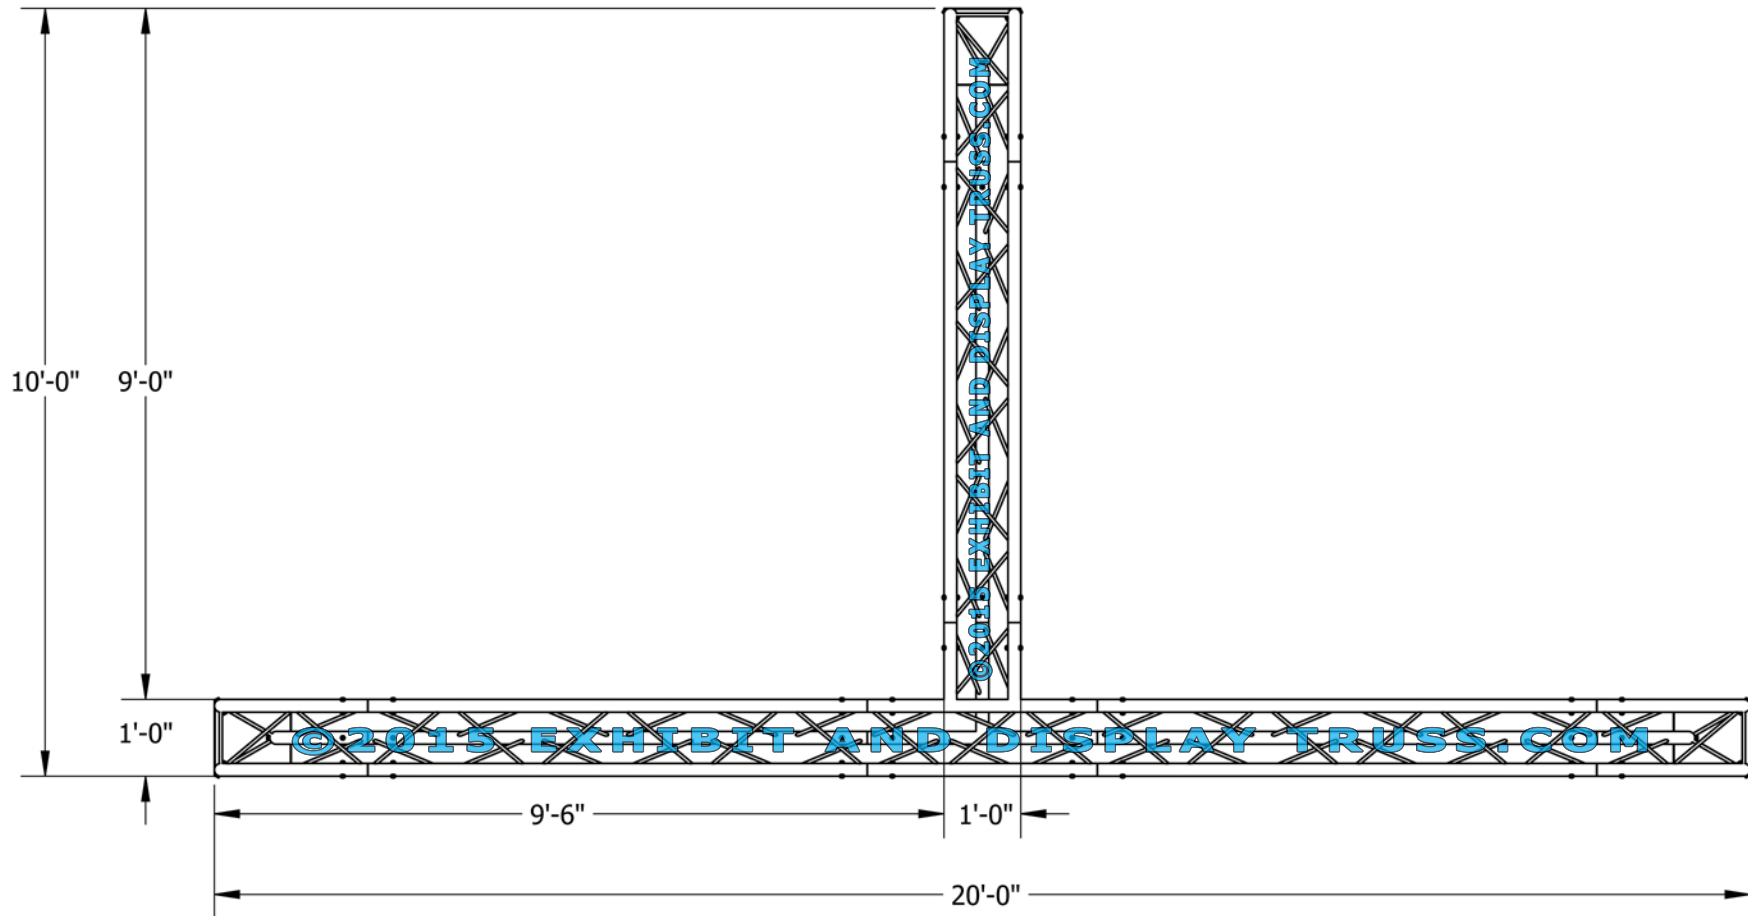

# KIT: B23-123

12" Wide Aluminum Truss. 2" Chords with 1/2" Webs

©2015 EXHIBIT AND DISPLAY TRUSS.COM

TOP VIEW  
UNITS: FEET & INCHES