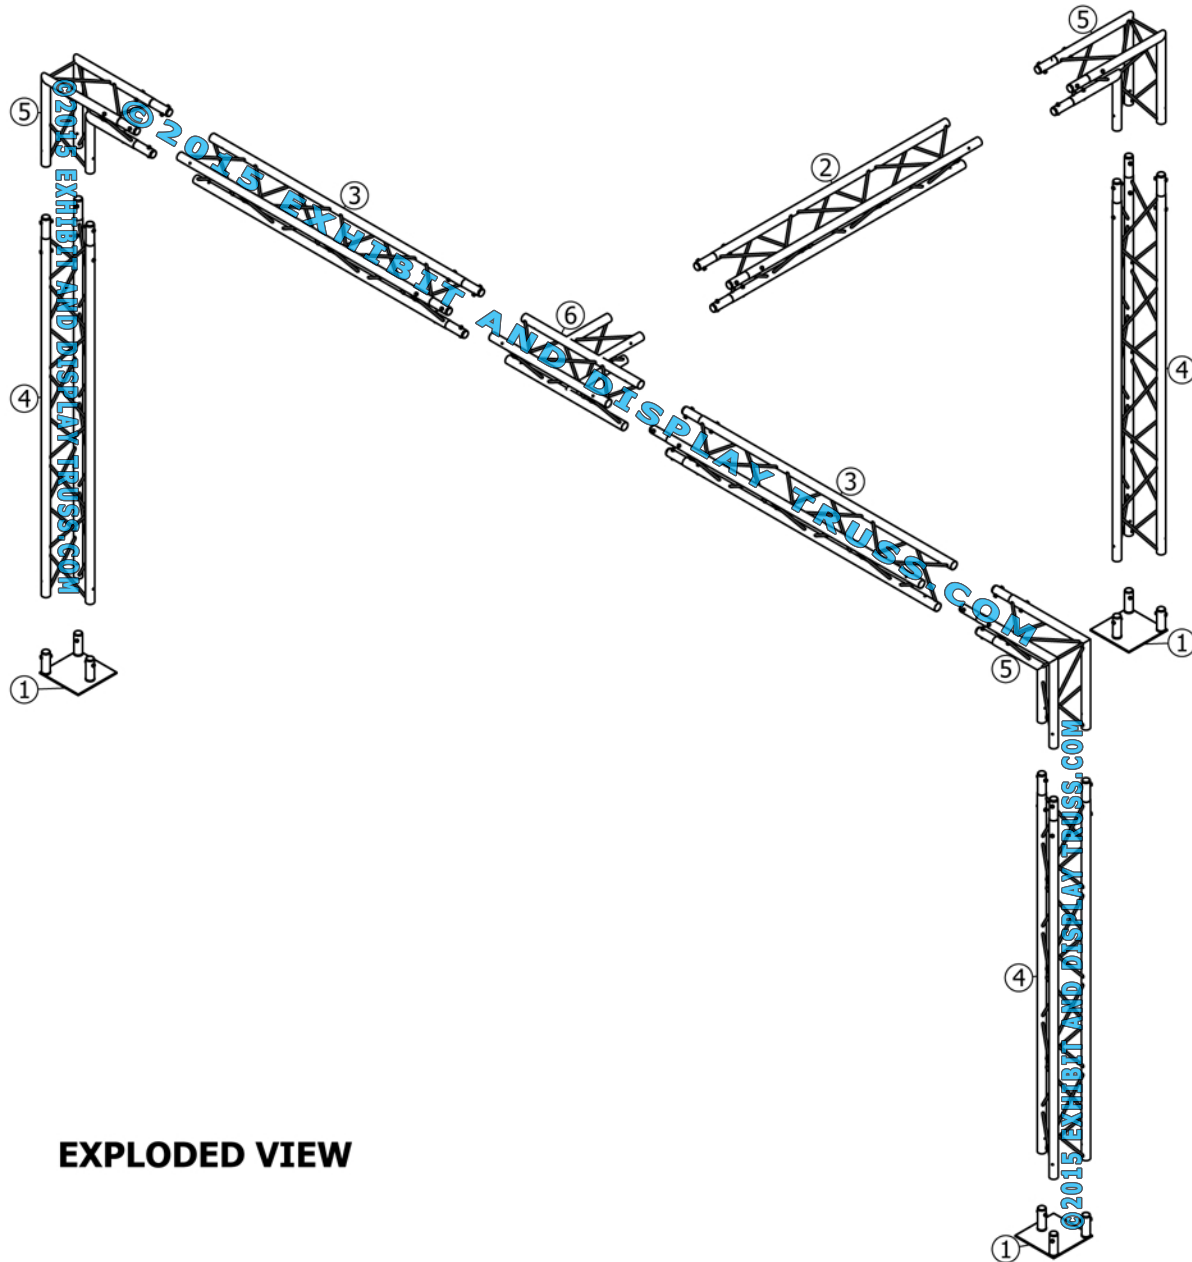

# KIT: B23-123

12" Wide Aluminum Truss. 2" Chords with 1/2" Webs

©2015 EXHIBIT AND DISPLAY TRUSS.COM

**EXPLODED VIEW**

ITEM NO.	PART NUMBER	DESCRIPTION	QTY.
①	EDT12-BP3	Tri Base Plate (Square)	3
②	EDT12-T6	6'-0" Tri Truss	1
③	EDT12-T6-6	6'-6" Tri Truss	2
④	EDT12-T8	8'-0" Tri Truss	3
⑤	EDT12-T2W90A	2 Way 90° Junction Apex In	3
⑥	EDT12-T3WT	3 Way 90° "T" Junction ApexUp/Down	1