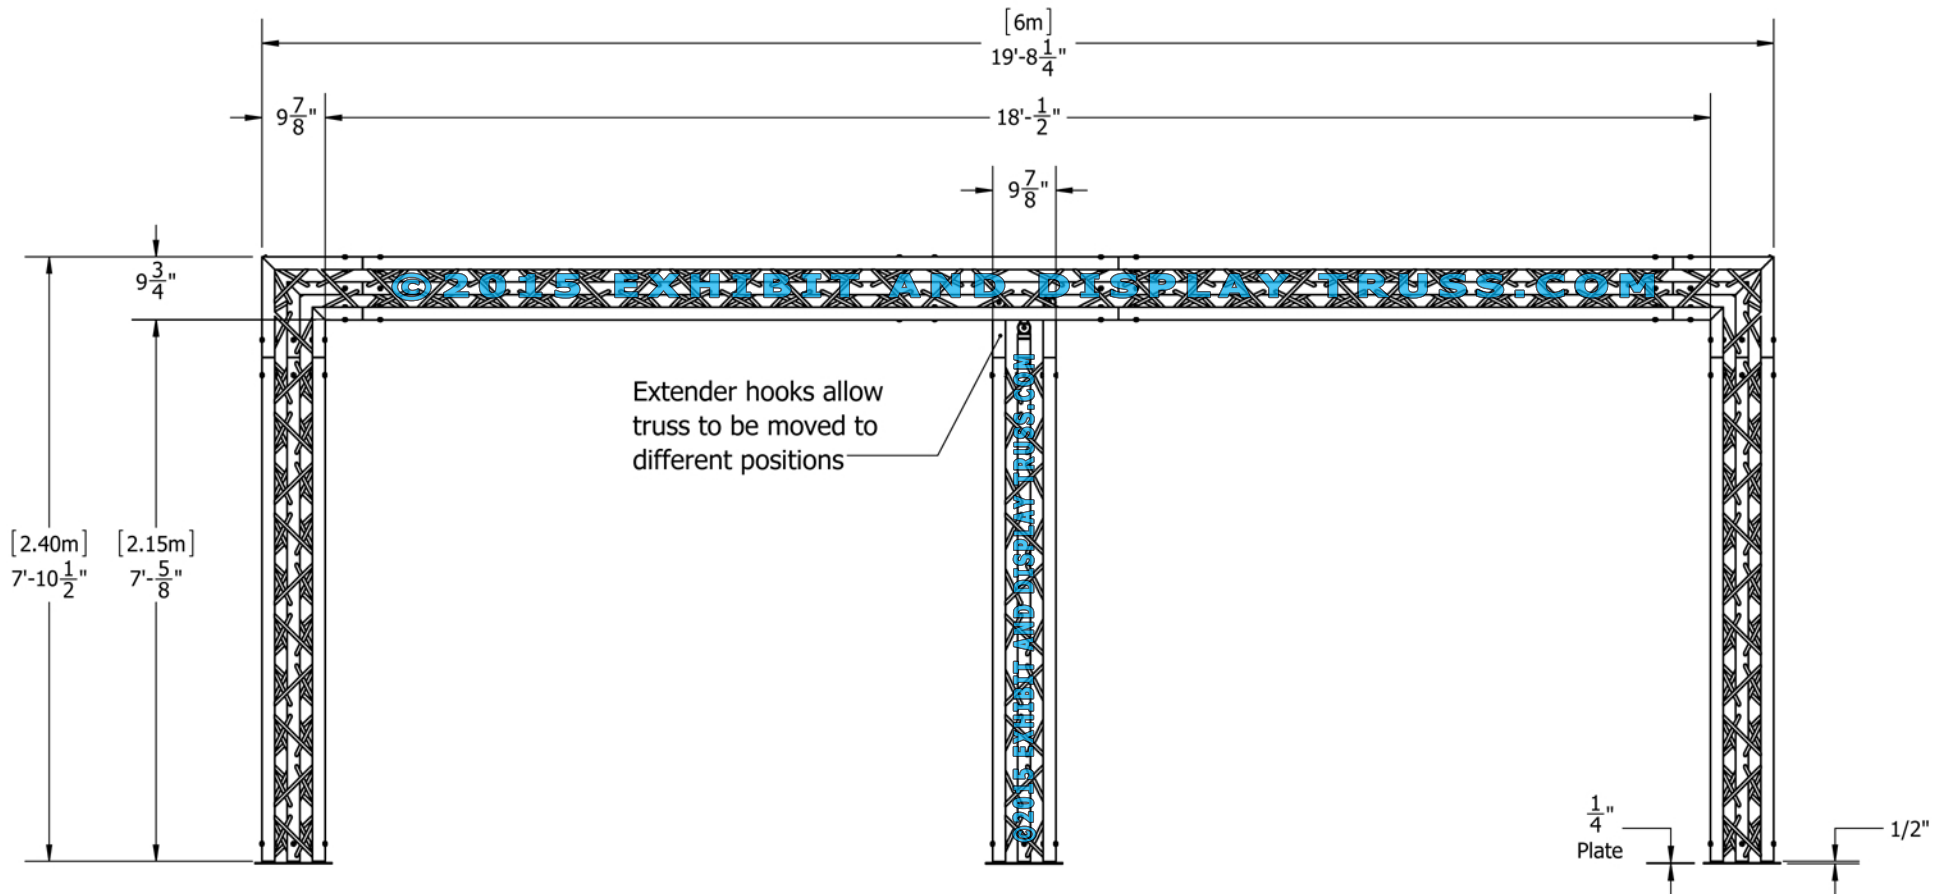

# KIT: B23-103

10" Wide Aluminum Truss. 2" Chords with 1/2" Webs

©2015 EXHIBIT AND DISPLAY TRUSS.COM

Front View  
Units: Feet & Inches  
[Meters]