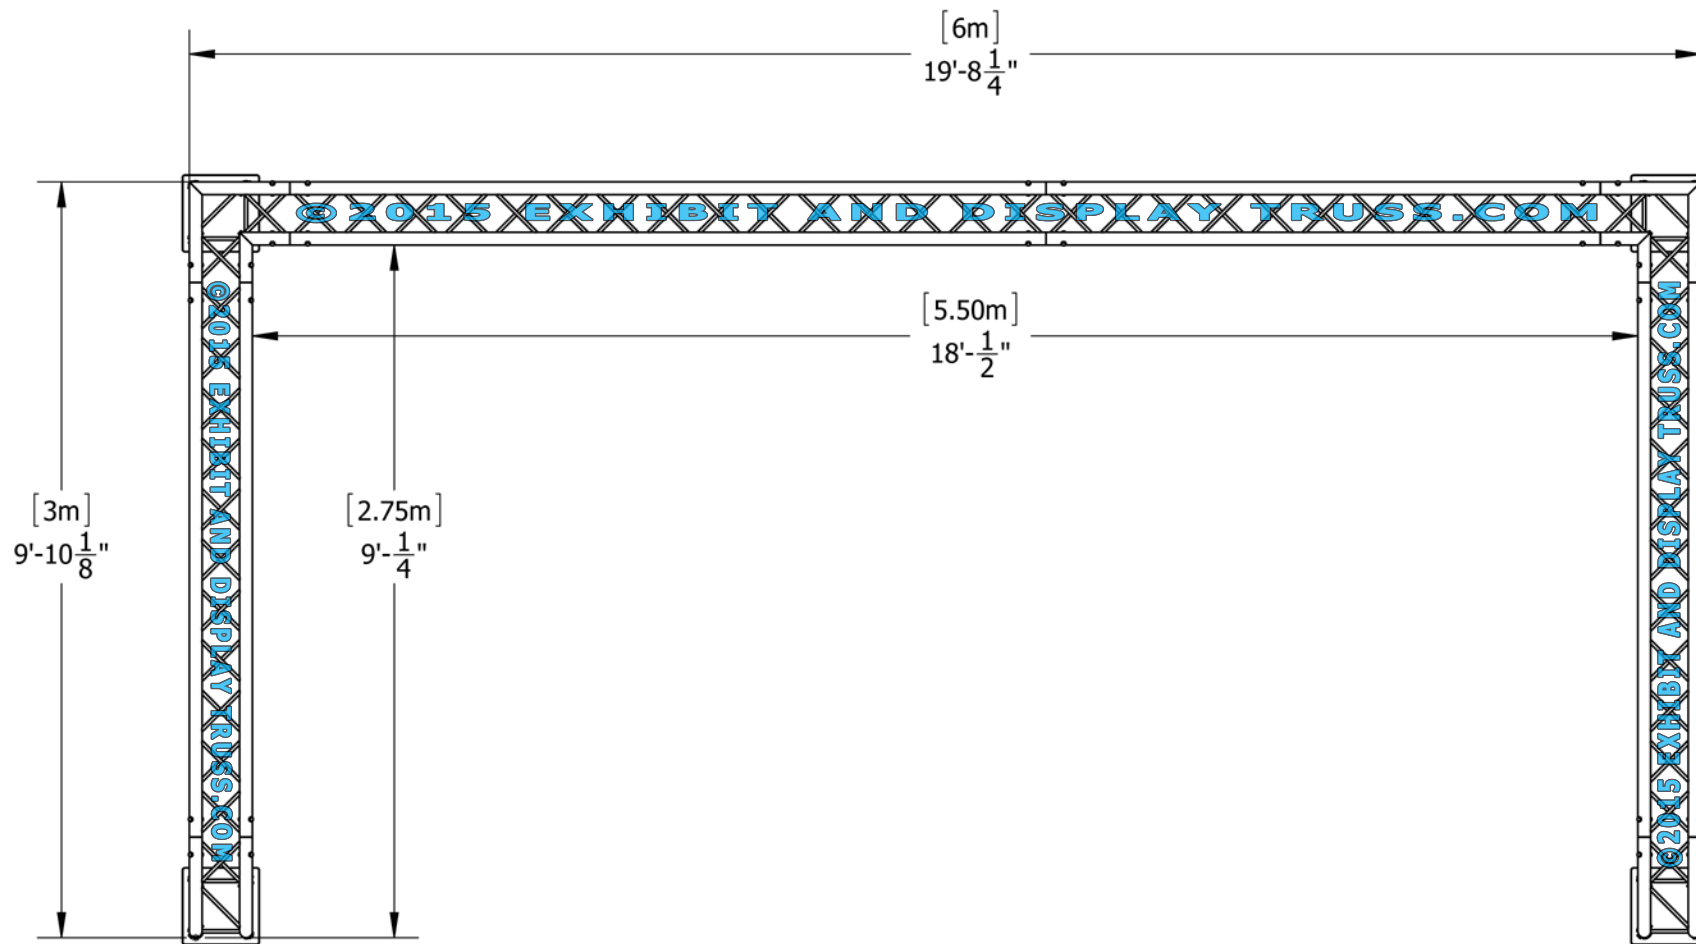

KIT: B22-104

10" Wide Aluminum Truss. 2" Chords with 1/2" Webs

©2015 EXHIBIT AND DISPLAY TRUSS.COM

Top View
Units: Feet & Inches
[Meters]