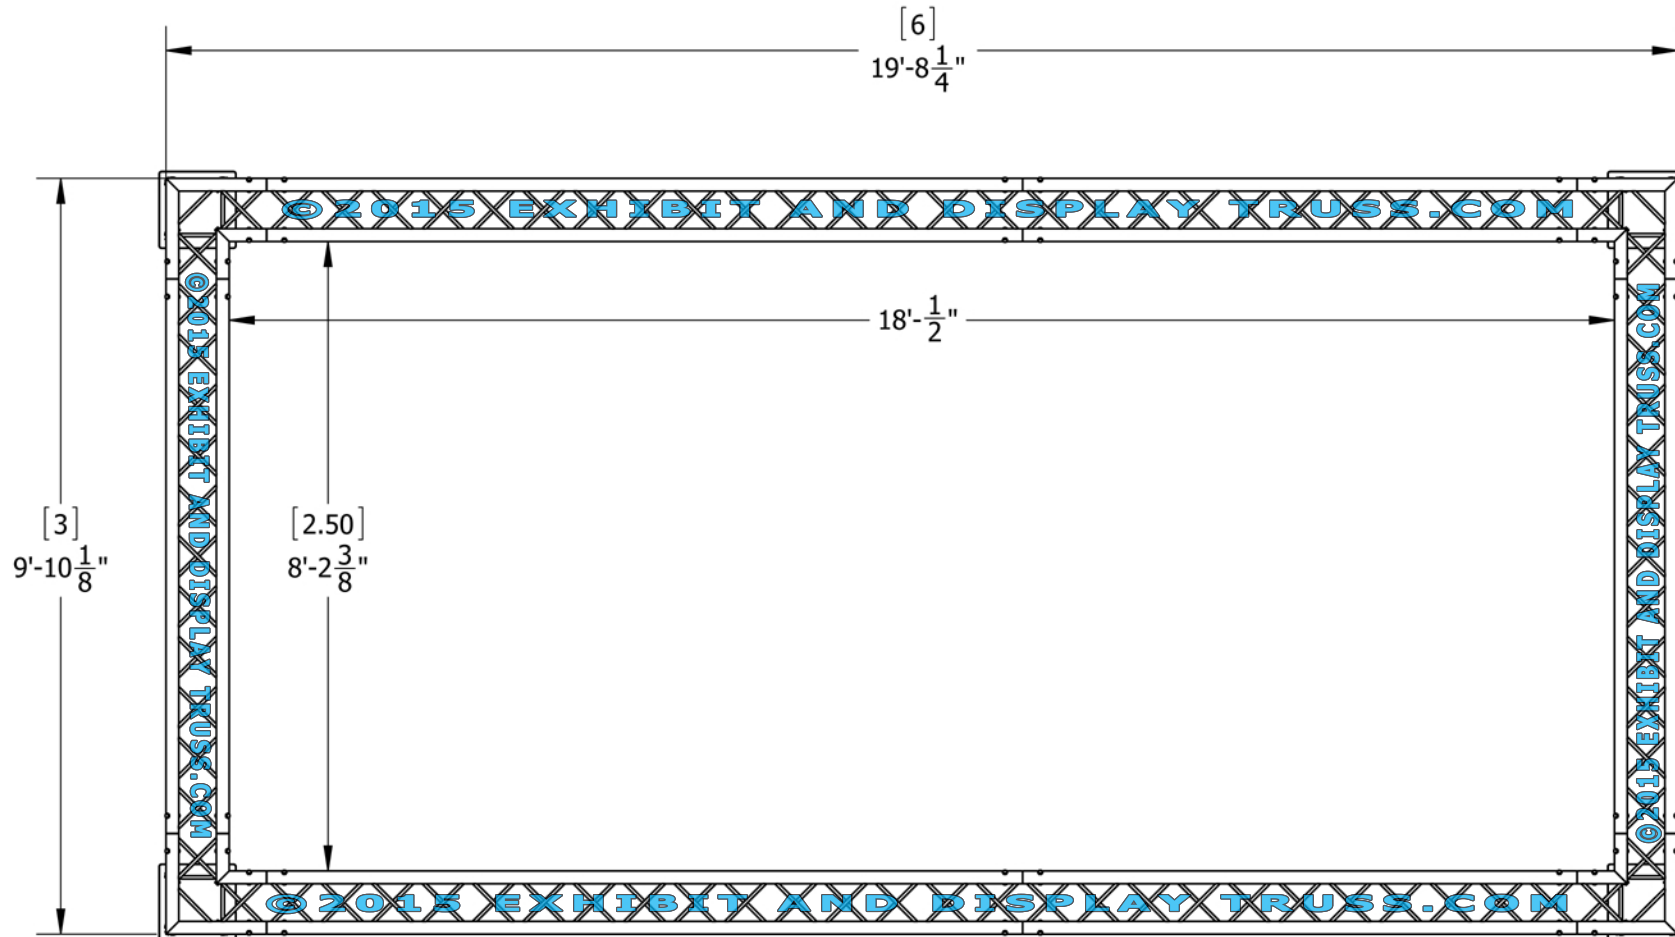

# KIT: B21-104

10" Wide Aluminum Truss. 2" Chords with 1/2" Webs

©2015 EXHIBIT AND DISPLAY TRUSS.COM

Top View  
Units: Feet & Inches  
[Meters]